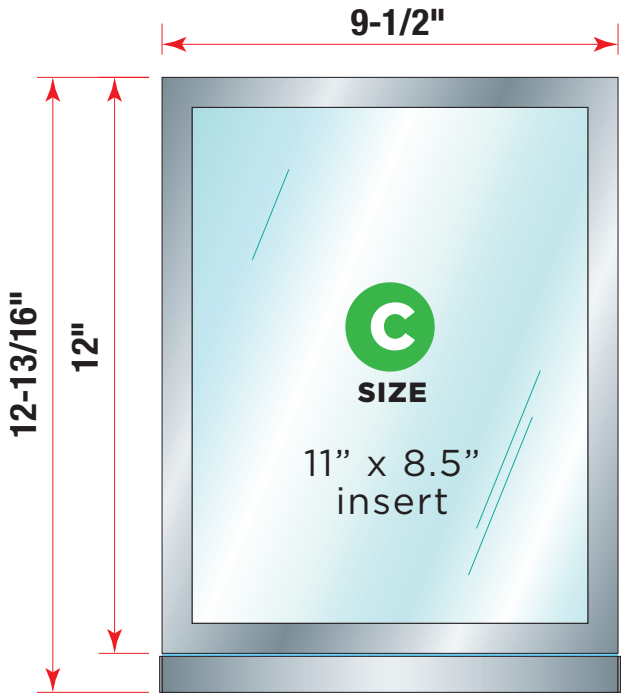

CUBIO • Letter Size Insert Holder w/ MagaLens®
• Double-sided • Silver finish

CB-VTC-DF-SL

Available as Single-sided or Double-sided

Finish: clear anodized satin aluminum (Silver)
Also available in Matte Black

Lift-up MagaLens® holds insert in place
with a magnetic seal