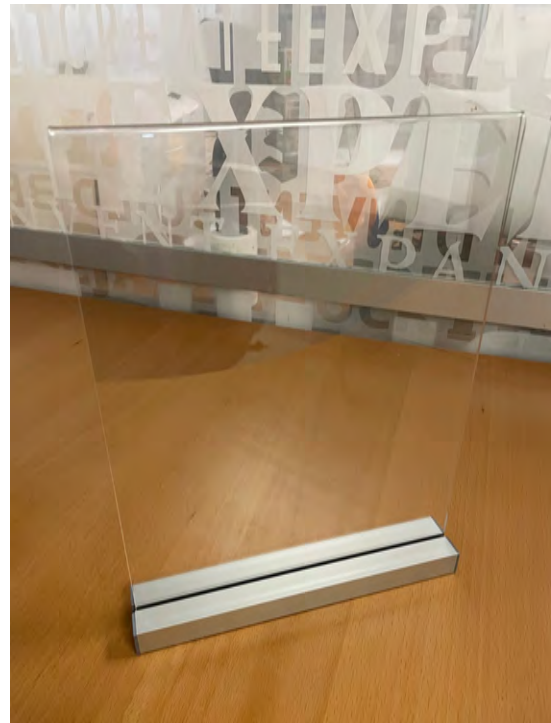

CUBIO • Letter Size Insert Holder w/ Folded Acrylic Holder
• Silver finish

CB-VDC-SL

Clear borderless folded acrylic insert holder

Finish: clear anodized satin aluminum (Silver)
Also available in Matte Black