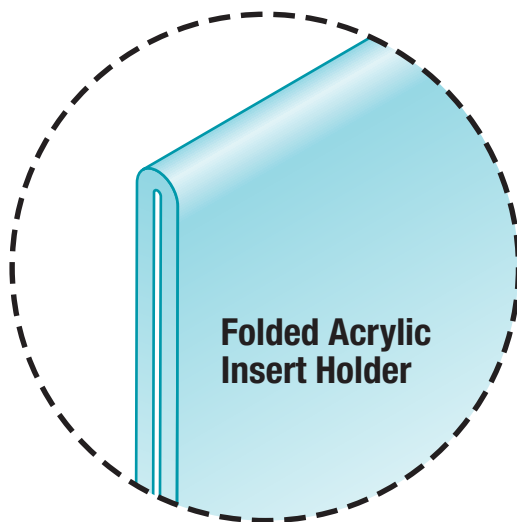

CUBIO • Letter Size Insert Holder w/ Folded Acrylic Holder
• Silver finish

CB-VDC-SL

Clear borderless folded acrylic insert holder

Finish: clear anodized satin aluminum (Silver)
Also available in Matte Black