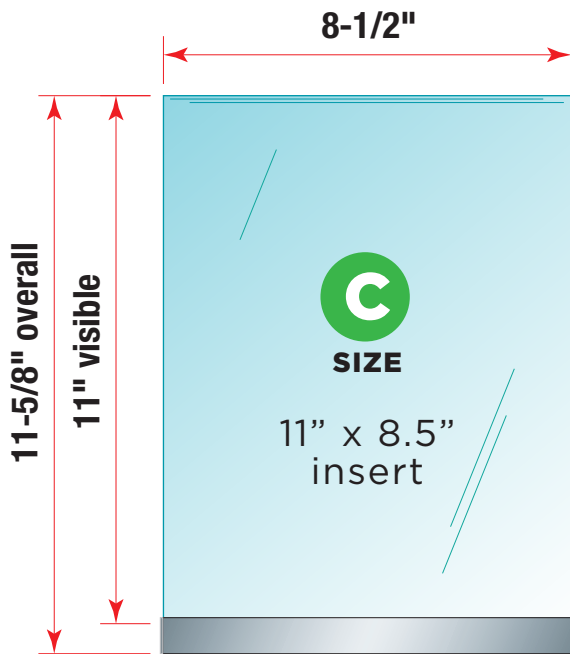

CUBIO • Letter Size Insert Holder w/ Folded Acrylic Holder
• Silver finish

CB-VDC-SL

Clear borderless folded acrylic insert holder

Finish: clear anodized satin aluminum (Silver)
Also available in Matte Black