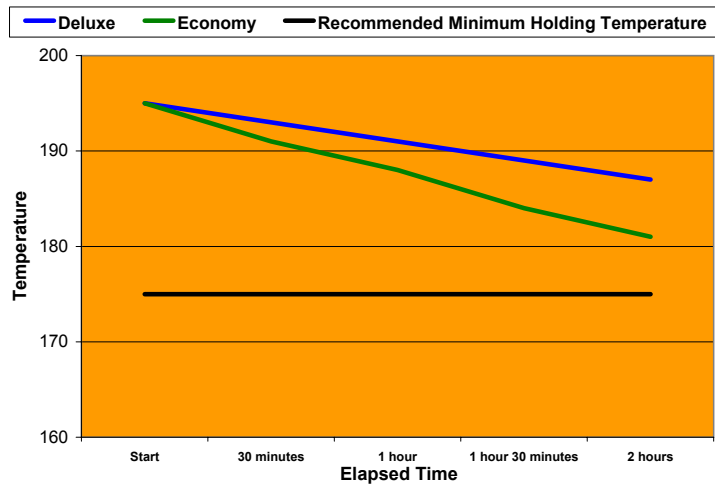

Thermal Carafe Comparison Chart

For current specification sheets and other information, go to www.bunn.com.

Related Products

CWTF15-TC

Product No.: 12950.0360
Dimensions:
17.9" H x 9" W x 18.5" D
(45.5cm H x 22.9cm W x 55.4cm D)

CWTF Twin-TC

Product No.: 23400.0047
Dimensions:
18.1" H x 16" W x 22.5" D
(45.9cm H x 41cm W x 57.2cm D)

AXIOM® TC

Product No.: 38700.0011
Dimensions:
17.9" H x 9" W x 18.5" D
(45.5cm H x 22.9cm W x 55.4cm D)

SmartWAVE®

Product No.: 39900.0000
Dimensions:
16.94" H x 8.74" W x 17.14" D
(43cm H x 22.2cm W x 43.5cm D)

1.9L Economy Thermal Carafe
orange lid (decaf)
Product No.: 40162.0001

See spec sheets A3.13, A3.13a and A3.14 for more details on brewers.

Model

Agency Listing

Thermal Carafe, 1.9L Deluxe
Carafe, 1.9L Economy