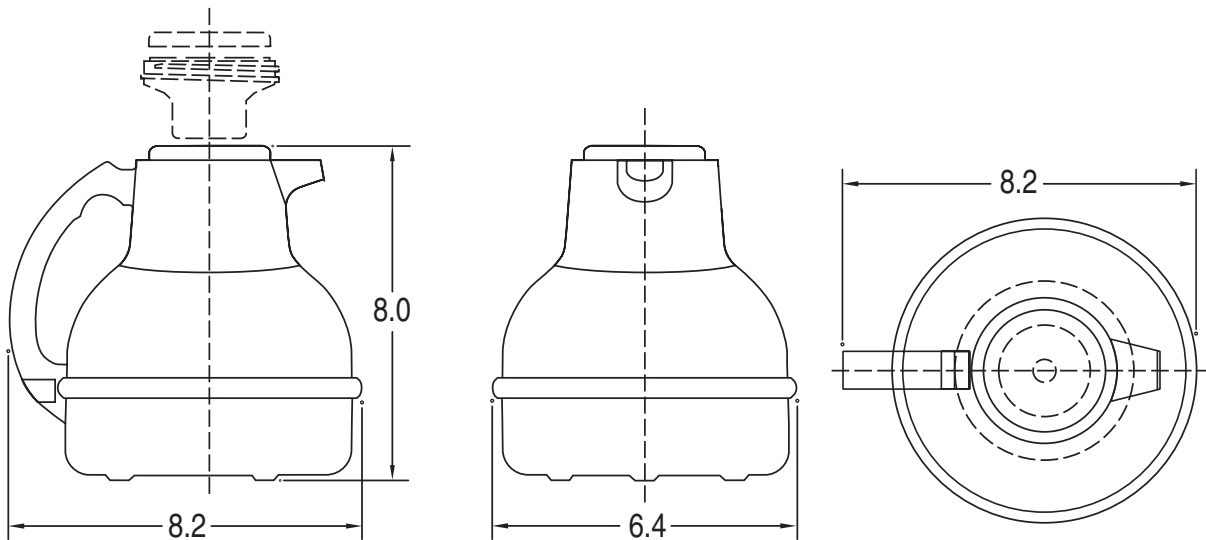

Dimensions & Specifications

Model	Product #	Capacity	Quantity	Cu. Ft.	Shipping Weight
1.9L Deluxe Thermal Carafe	36029.0001	1.9 litres (64 oz.)	single unit	.26	3.0 lbs.
1.9L Deluxe Thermal Carafe	36029.0000	1.9 litres (64 oz.)	12 units to a case	3.6	34 lbs.
1.9L Deluxe Thermal Carafe*	36252.0001	1.9 litres (64 oz.)	single unit	.26	3.0 lbs.
1.9L Deluxe Thermal Carafe*	36252.0000	1.9 litres (64 oz.)	12 units to a case	3.6	34 lbs.
1.9L Economy Thermal Carafe	40163.0000	1.9 litres (64 oz.)	single unit	.26	2.5 lbs.
1.9L Economy Thermal Carafe	40163.0100	1.9 litres (64 oz.)	12 units to a case	3.6	30 lbs.
1.9L Economy Thermal Carafe*	40163.0001	1.9 litres (64 oz.)	single unit	.26	2.5 lbs.
1.9L Economy Thermal Carafe*	40163.0101	1.9 litres (64 oz.)	12 units to a case	3.6	30 lbs.

Note: *Orange lid (for decaf).

1.9 litre Deluxe Thermal Carafe