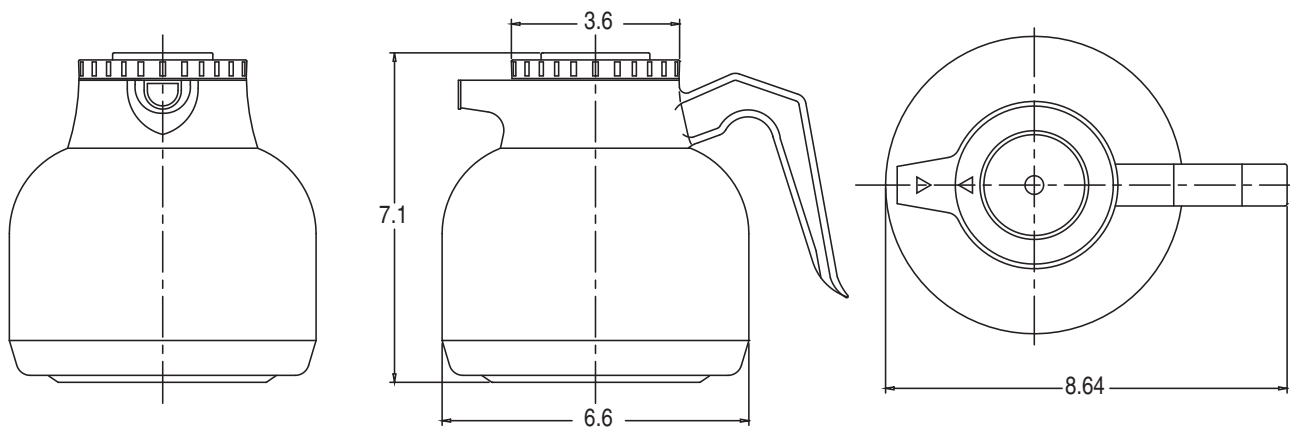

1.9 litre Economy Thermal Carafe

Bunn-O-Matic® Corporation - 1400 Stevenson Drive Springfield, Illinois 62703 • 800-637-8606 • 217-529-6601 • Fax 217-529-6644 • www.bunn.com

BUNN® practices continuous product research and improvement. We reserve the right to change specifications and product design without notice. Such revisions do not entitle the buyer to corresponding changes, improvements, additions or replacements for previously purchased equipment.

All dimensions shown in inches.