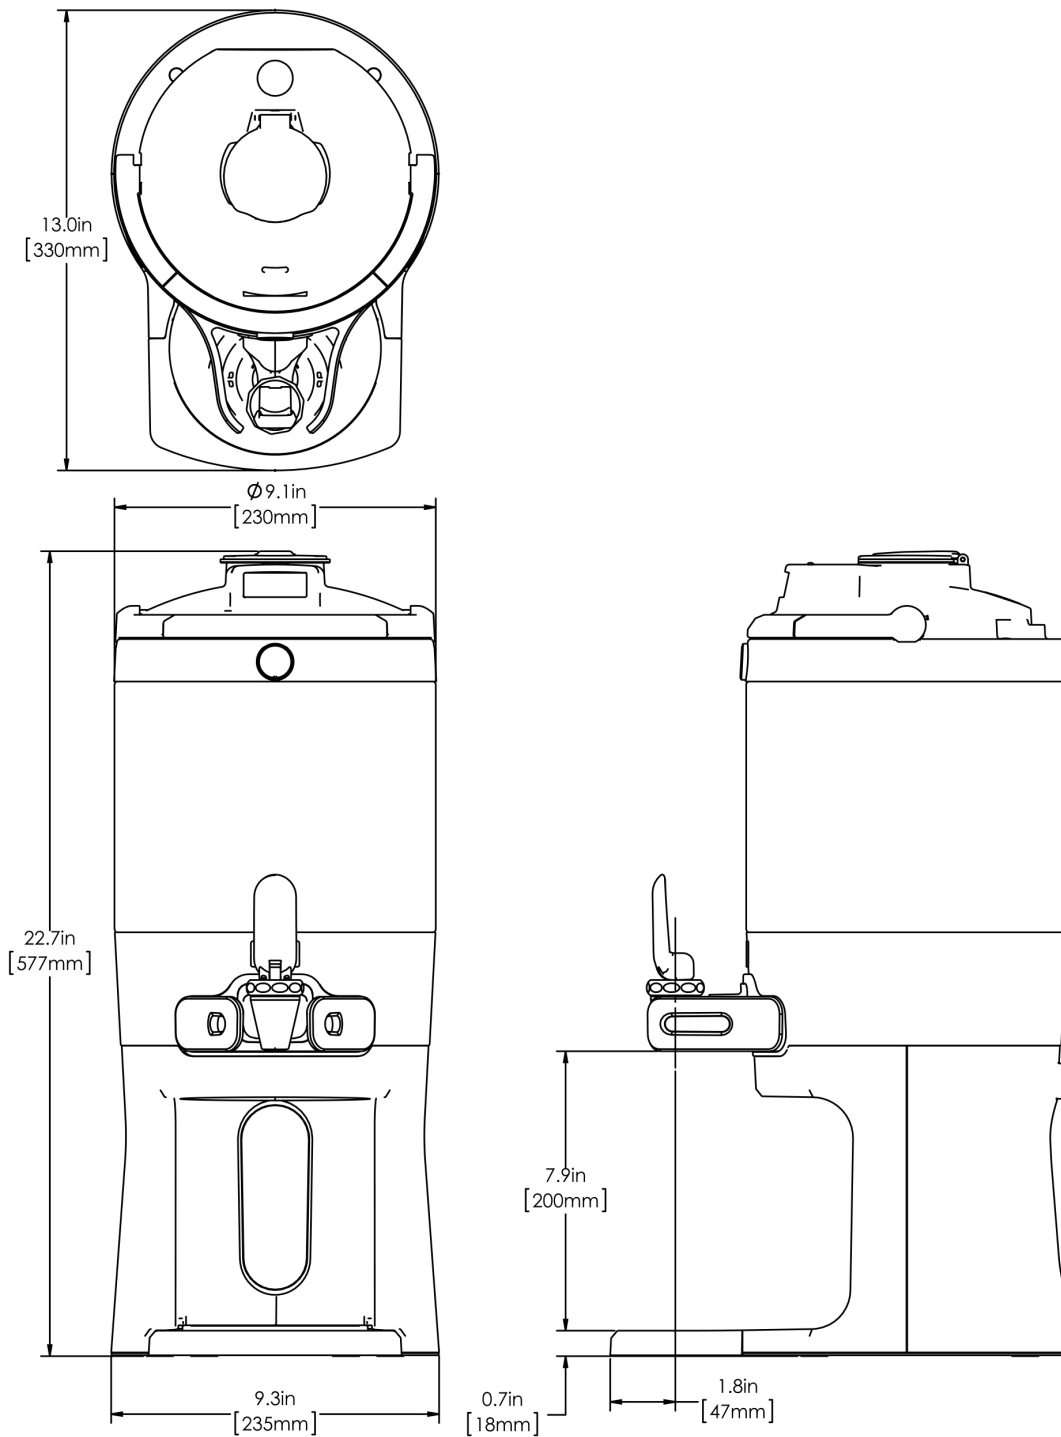

1.5Gal(5.7L) TF Srvr w/Base, DSG GEN3

Height: 22.7" Width: 9.3" Depth: 13.0"
(57.7cm) (23.6cm) (33.0cm)

- Digital sight gauge operates on four easily replaceable AAA batteries with an average 1-year lifespan: display shows low battery symbol when replacement is needed
- Unique lid design allows the display to be forward or rear facing
- Volume indicator displays how much coffee is left inside the server
- Four-hour digital count-up timer
- Vacuum insulated to keep coffee hot for hours
- Brew-through design with flip lid cover
- Soft-grip bail handle for easy transportation
- Self-locking stand allows for multiple brewing and serving options
- Large cup clearance allows for dispensing into cups, decanters and thermal carafes
- Sturdy aluminum faucet guard keeps faucet area clean and protected
- Drip tray is easily removed for cleaning or to provide extra clearance for dispensing into pitchers
- Fast flow faucet
- Ideal for use with Twin or Single Infusion Series Brewers

Agency:

Specifications

Product #: 42750.0200

Lid Color: Black

Handle: Bail Handle

Liner: Stainless Steel

Dispense: Lever Action

Additional Features

Holding Capacity

English	Metric
192 oz.	5.7 L

 **WARNING:**

BUNN® reserves the right to change specifications and product design without notice. Such revisions do not entitle the buyer to corresponding changes, improvements, additions or replacements for previously purchased equipment. For most current specifications and other info visit bunn.com.

Last Updated:
03/03/2022

	Unit			Shipping				
	Height	Width	Depth	Height	Width	Depth	Weight	Volume
English	22.7 in.	9.3 in.	13.0 in.	15.3 in.	11.9 in.	25.2 in.	14.600 lbs	2.654 ft ³
Metric	57.7 cm	23.6 cm	33.0 cm	38.7 cm	30.3 cm	64.0 cm	6.623 kgs	0.075 m ³