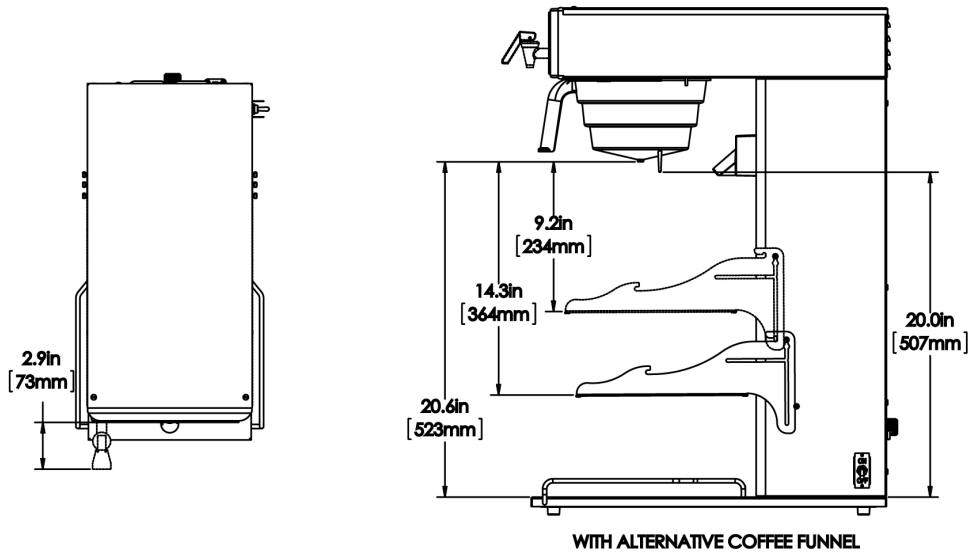

Created on:  
08/04/2017

| Unit    |          |          | Shipping |       |        |       |            |        |
|---------|----------|----------|----------|-------|--------|-------|------------|--------|
|         | Width    | Height   | Depth    | Width | Height | Depth | Weight     | Volume |
| English | 11.5 in. | 31.1 in. | 23.8 in. | -     | -      | -     | 45.760 lbs | -      |
| Metric  | 29.2 cm  | 79.0 cm  | 60.5 cm  | -     | -      | -     | 20.757 kgs | -      |