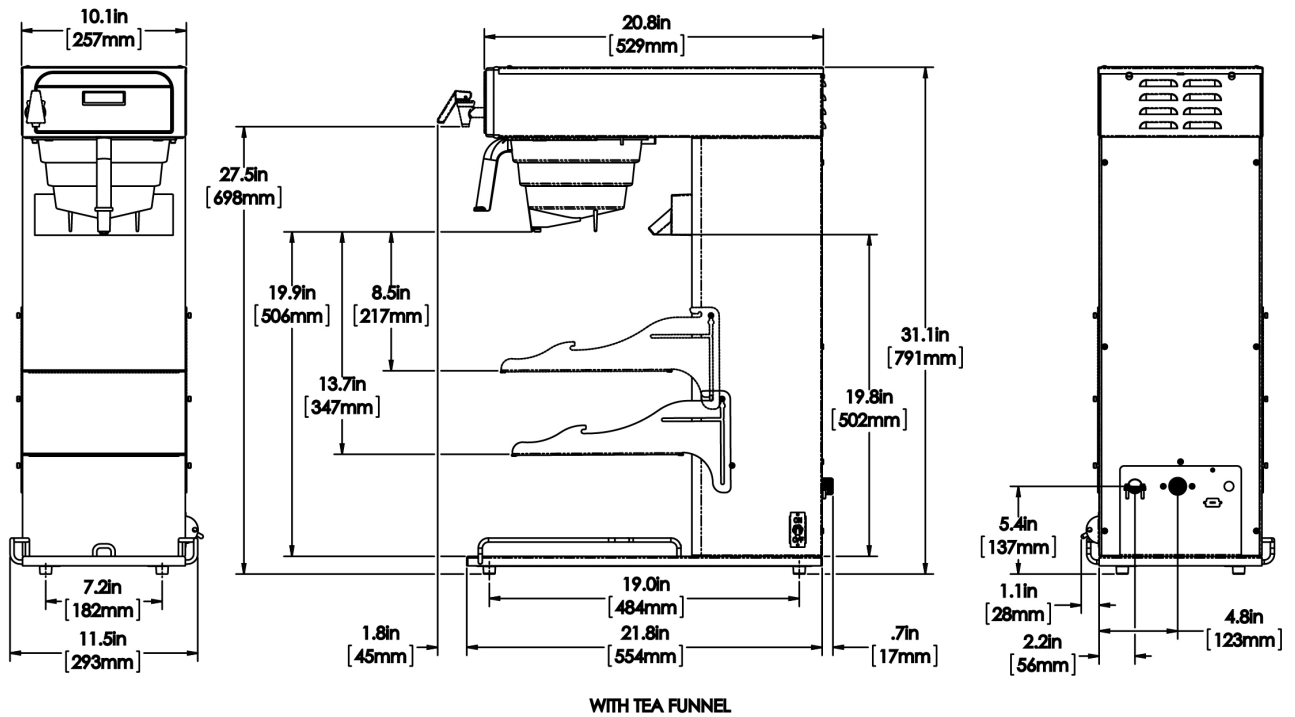

Created on:  
08/04/2017

| Unit    |          |          | Shipping |       |        |       |            |        |
|---------|----------|----------|----------|-------|--------|-------|------------|--------|
|         | Width    | Height   | Depth    | Width | Height | Depth | Weight     | Volume |
| English | 11.5 in. | 31.1 in. | 23.8 in. | -     | -      | -     | 45.760 lbs | -      |
| Metric  | 29.2 cm  | 79.0 cm  | 60.5 cm  | -     | -      | -     | 20.757 kgs | -      |