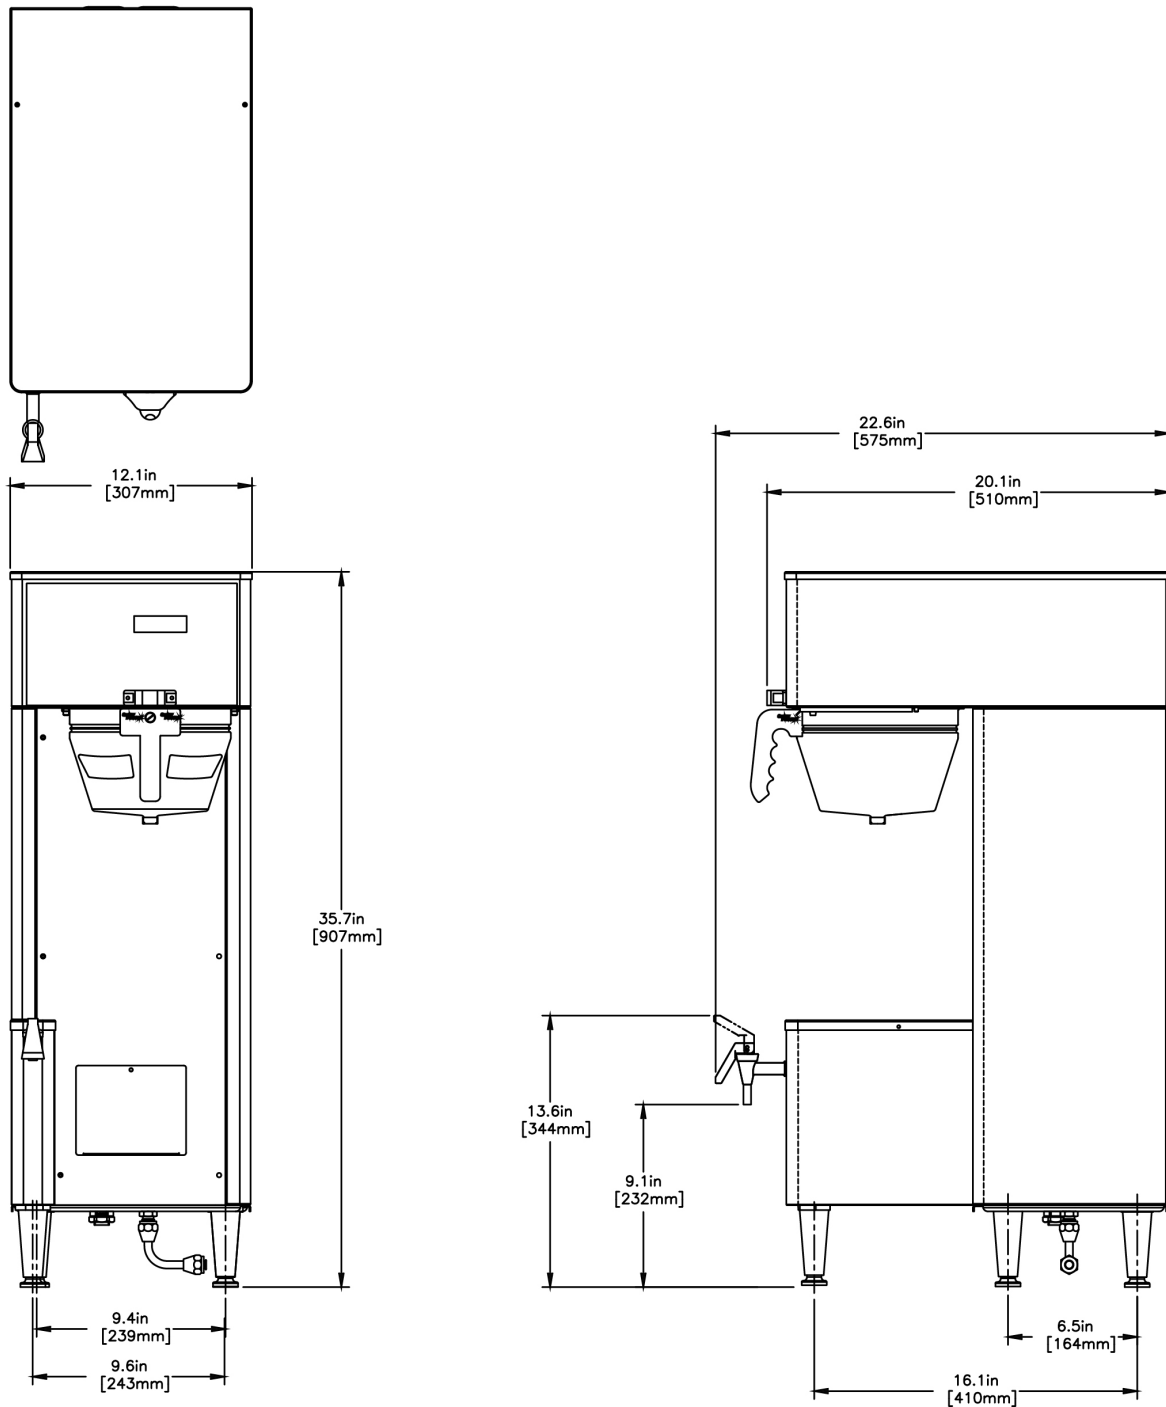

Created on:
07/05/2017

	Unit			Shipping				
	Width	Height	Depth	Width	Height	Depth	Weight	Volume
English	12.1 in.	35.7 in.	19.2 in.	-	-	-	59.250 lbs	8.131 ft ³
Metric	30.7 cm	90.7 cm	48.8 cm	-	-	-	26.876 kgs	0.230 m ³