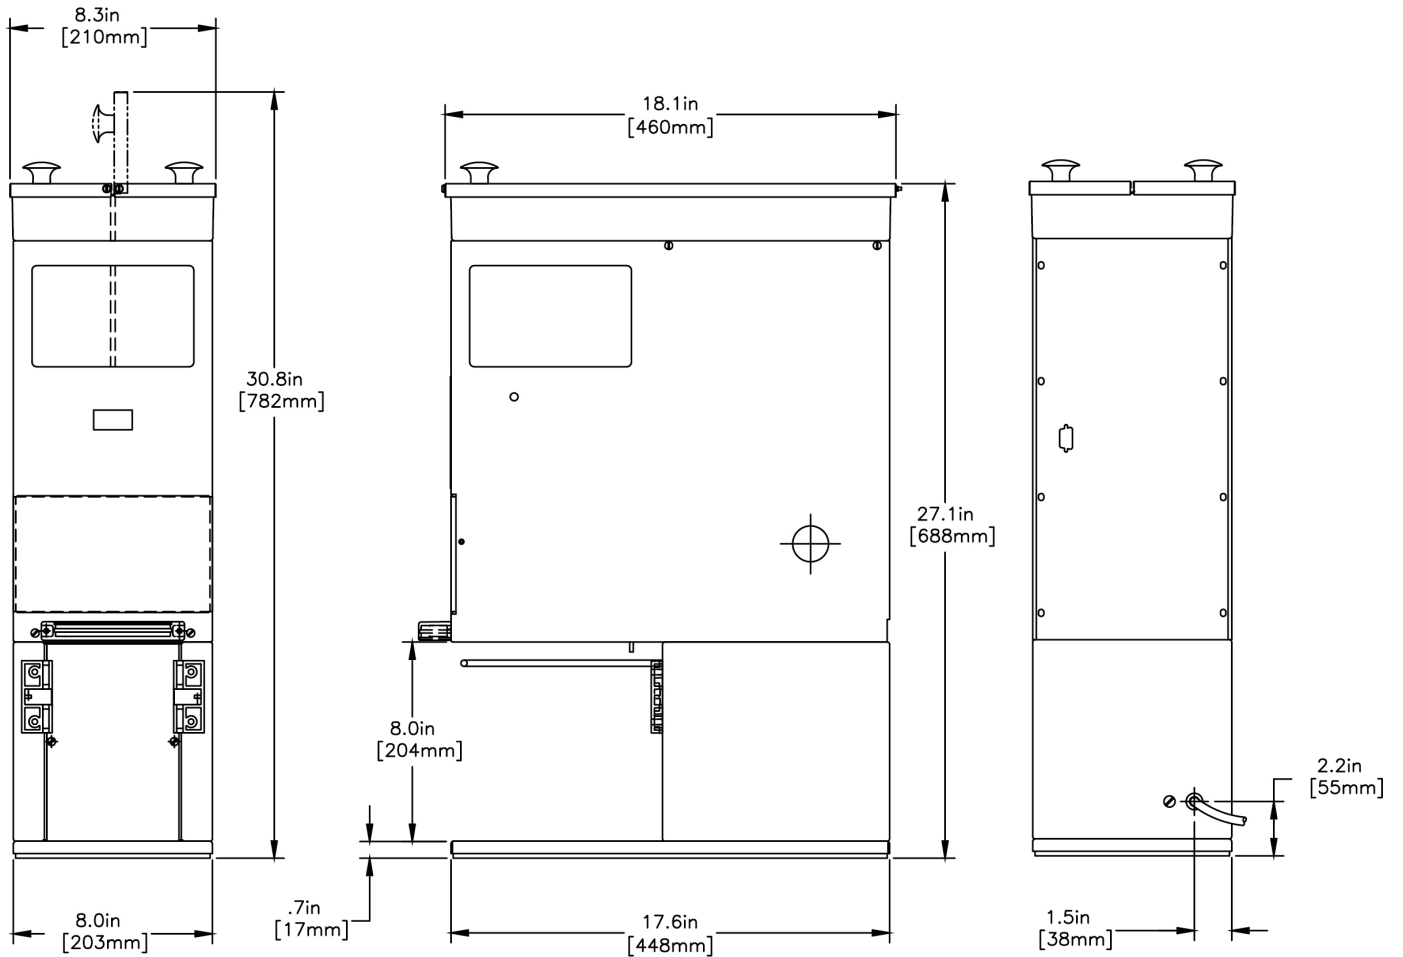

Servers and airpots sold separately

Agency:

Specifications

Product #: 33700.0001

Interface: Wireless

Finish: Black

Hoppers: Two

Hopper Capacity: 6.00 lbs (2.722 kgs)

Created on:
11/16/2016

Unit			Shipping					
	Width	Height	Depth	Width	Height	Depth	Weight	Volume
English	8.0 in.	25.0 in.	18.0 in.	-	-	-	65.950 lbs	4.472 ft ³
Metric	20.3 cm	63.5 cm	45.7 cm	-	-	-	29.915 kgs	0.127 m ³