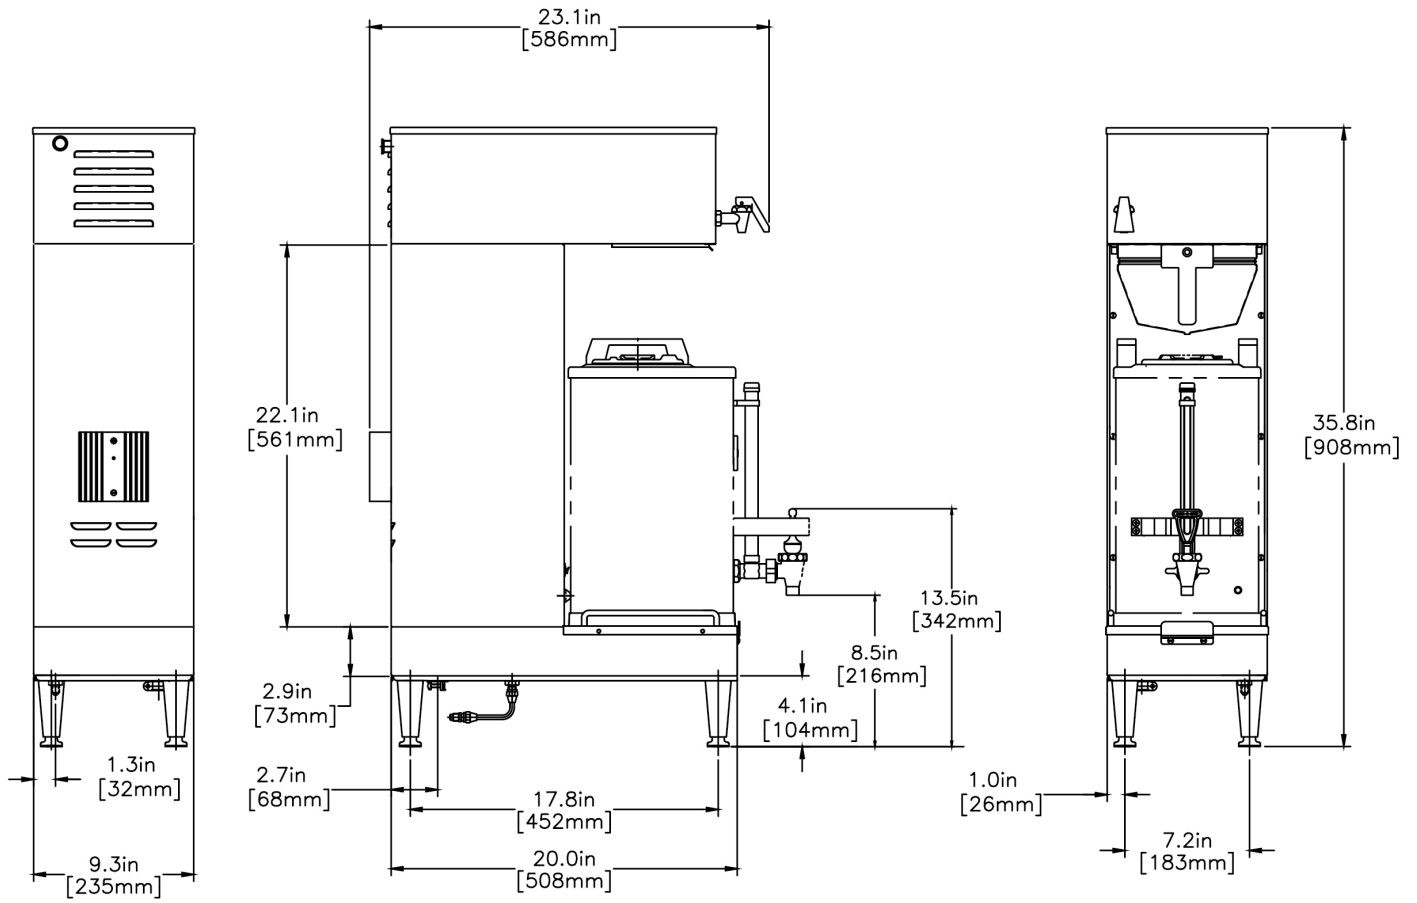

Created on:
06/30/2017

Unit			Shipping					
	Width	Height	Depth	Width	Height	Depth	Weight	Volume
English	9.3 in.	35.8 in.	21.2 in.	-	-	-	57.900 lbs	7.203 ft ³
Metric	23.6 cm	90.9 cm	53.8 cm	-	-	-	26.263 kgs	0.204 m ³