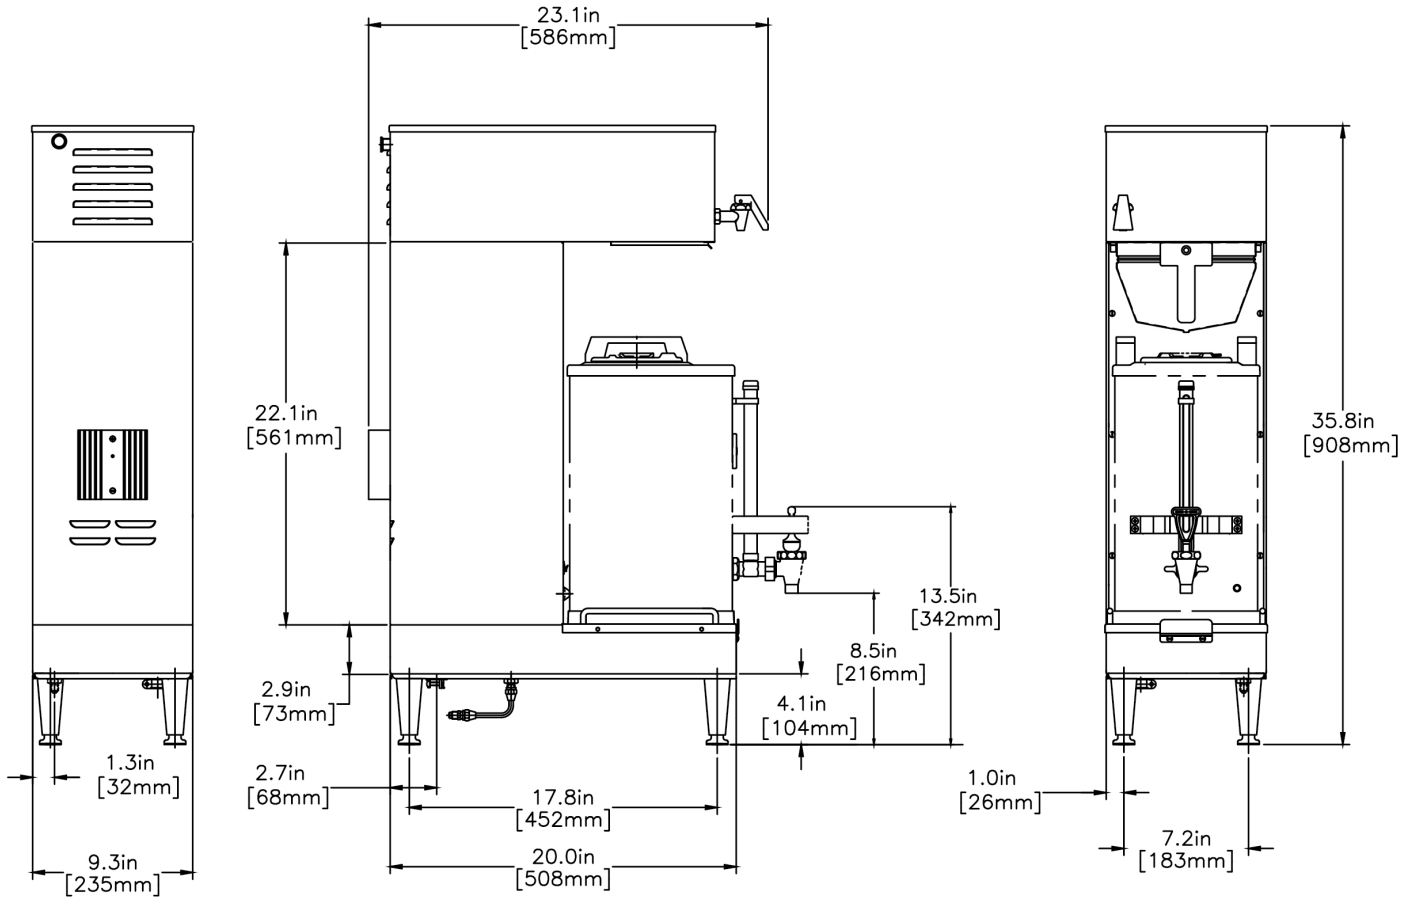

Created on:  
06/04/2017

Unit			Shipping					
	Width	Height	Depth	Width	Height	Depth	Weight	Volume
English	9.3 in.	35.8 in.	21.2 in.	-	-	-	58.650 lbs	7.203 ft <sup>3</sup>
Metric	23.6 cm	90.9 cm	53.8 cm	-	-	-	26.604 kgs	0.204 m <sup>3</sup>