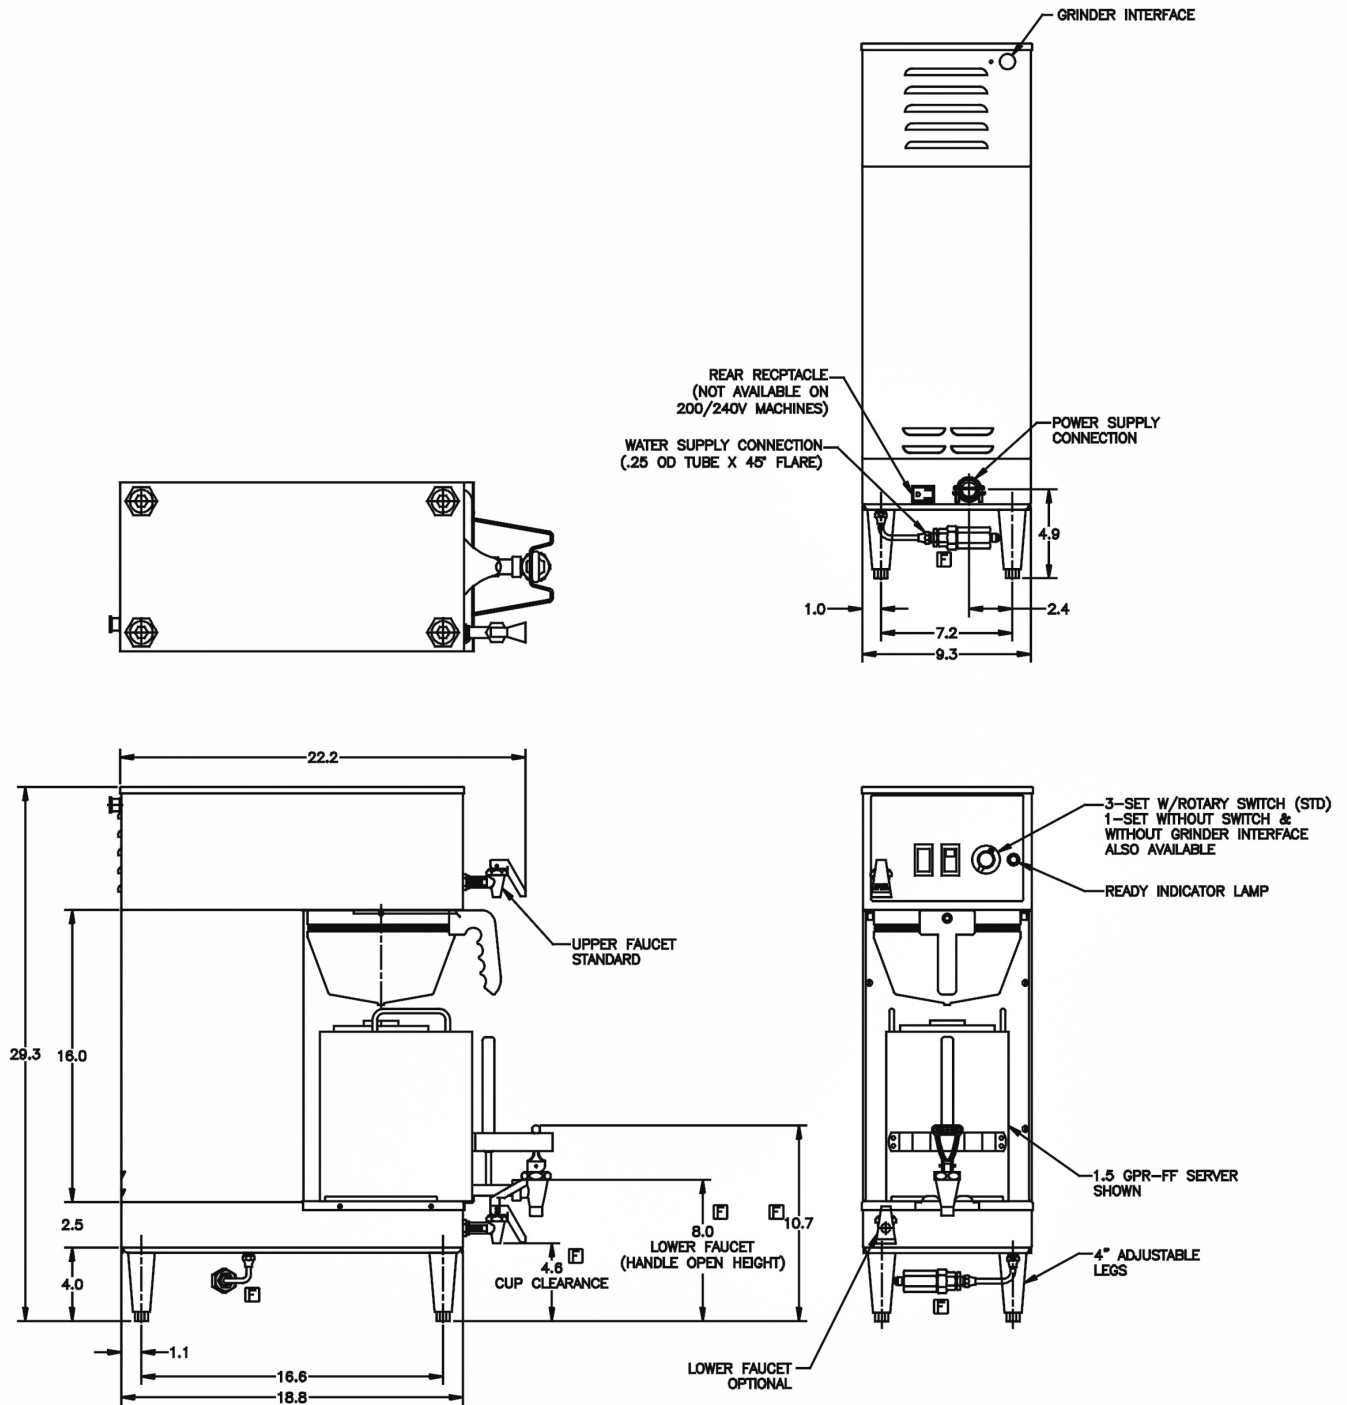

SINGLE GPR 120V

29.3" x 19.0" x 9.3"
(74.4cm x 48.3cm x 23.6cm)

- Each 1.5GPR portable server (included) has a Safety-Fresh® brew-through lid with vapor seal and spill protection
- Adjustable bypass ensures perfect coffee regardless of batch size
- Brews 1/2, 1 or 1 1/2gal (1.9, 3.8 or 5.7L) batches
- SplashGard® funnel deflects hot liquids away from the hand

 Servers and airpots sold separately

Agency:

Specifications

Product #: 23050.0007

Faucet: Upper

Water Access: Plumbed

Interface: Cabled

Finish: Stainless

Plumbing Requirements

PSI	kPa	Fitting Supplied	Water Flow Required (GPM)
20-90	138-621	1/4" Male Flare Fitting	-

CAD Drawings

2D	Revit	KLC
●		

BUNN® reserves the right to change specifications and product design without notice. Such revisions do not entitle the buyer to corresponding changes, improvements, additions or replacements for previously purchased equipment. For most current specifications and other info visit bunn.com.

Created on:
07/19/2017

Unit			Shipping					
	Width	Height	Depth	Width	Height	Depth	Weight	Volume
English	9.3 in.	29.3 in.	19.0 in.	-	-	-	56.650 lbs	6.450 ft ³
Metric	23.6 cm	74.4 cm	48.3 cm	-	-	-	25.696 kgs	0.183 m ³