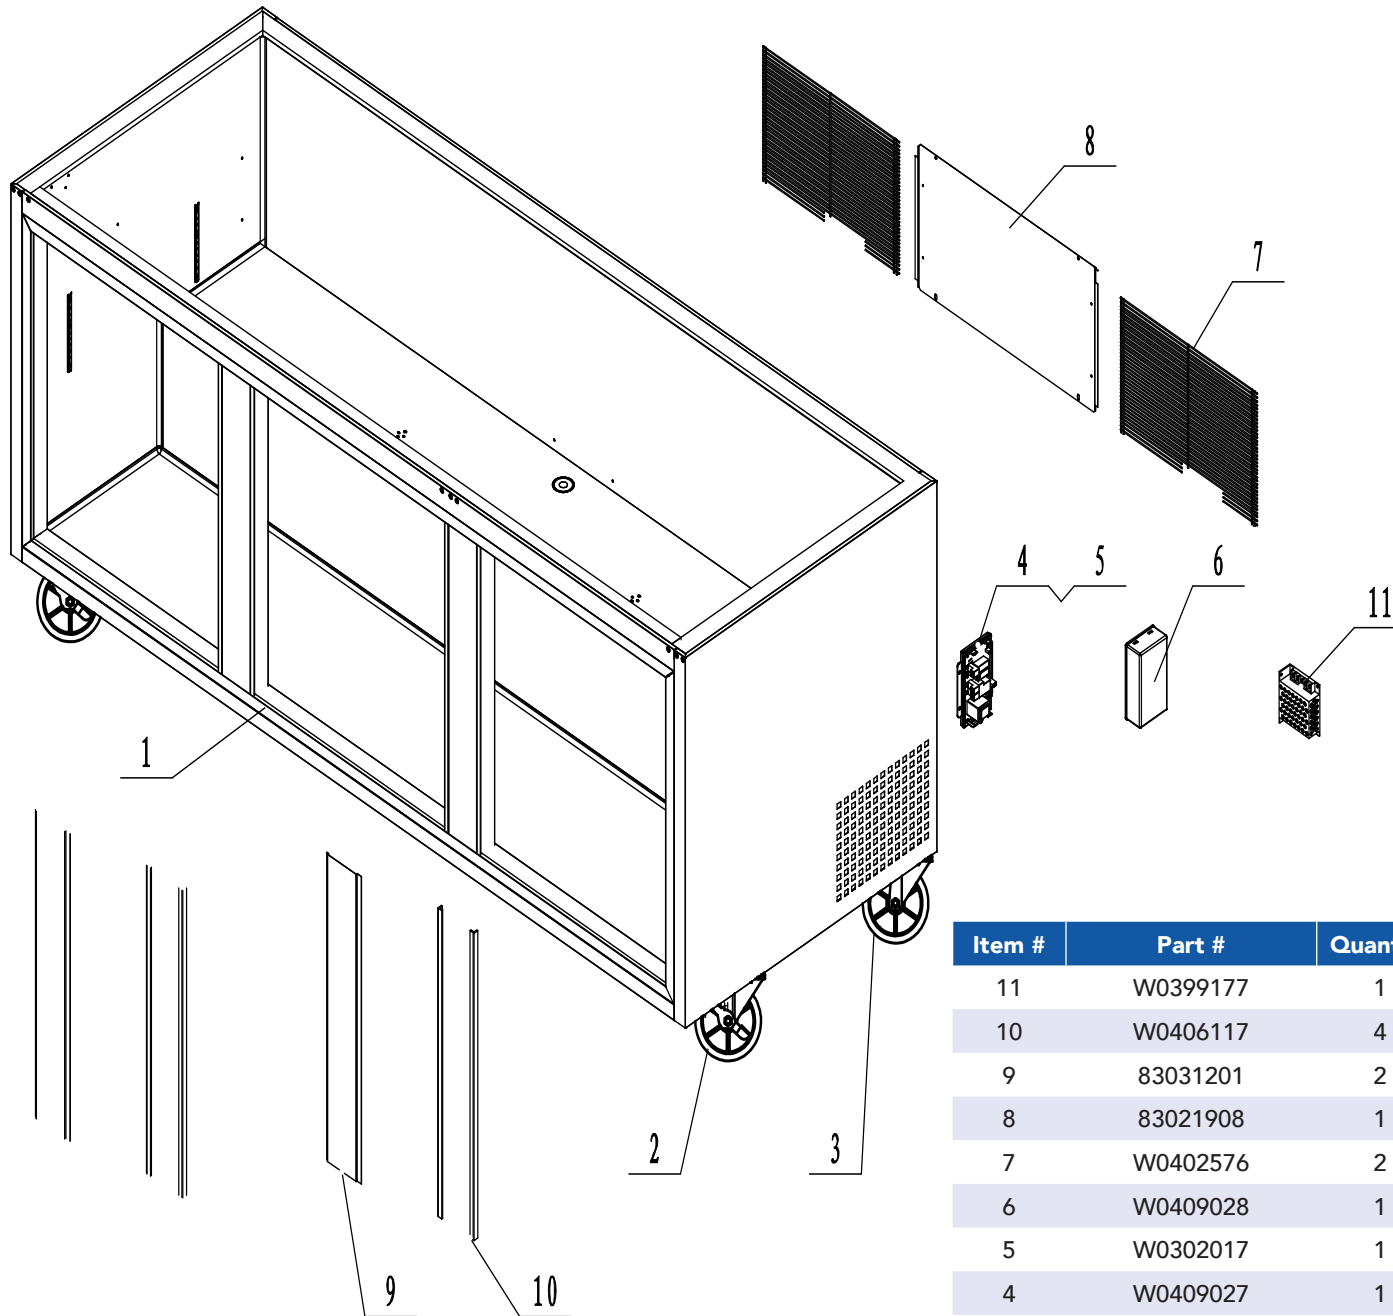

Item #	Part #	Quantity	Description
18	MSF8304AJ02	1	Long Rear Base For Lid - Left
17	MSF8304AJ03	1	Short Rear Base For Lid - Right
16	B0503101	4	Stainless Steel Cap Nut
15	W0604021	4	Washer For Lid Hinge
14	W0604040	4	Big Washer For Lid Hinge
13	W0604039	4	Screw For Lid Hinge
12	MSF8304AJ01	1	Long Lid - Left
11	MSF8304AJ04	1	Short Lid - Right
10	W0499202	1	Cutting Board
9	83022202	1	Bracket For Cutting Board - Left
8	MSF8304AI03	1	Support Strip For Pan - Left
7	83022202	7	Support Frame For Pan
6	MSF830AI04	1	Support Strip For Pan - Right
5	MSF830FF01	1	Counter Top Body Assembly
4	83022703	1	Bracket For Cutting Board - Right
3	83032302	1	Bracket For Controller Displayer
2	W0302024	1	Displayer Of The Controller
1	W0409878	1	Cover For Controller

Item #	Part #	Quantity	Description
11	MSF8304FC02	1	Door Body Assembly - Middle
10	W0604029	1	Left Bottom Hinge
9	MSF8304FC01	1	Door Body Assembly - Left
8	W0604027	1	Left Top Hinge
7	W0604026	2	Right Top Hinge
6	W0409845	3	Door Shaft Sleeve Top
5	W0404520	3	Door Gasket
4	W0604922	3	Door Spring Rod
3	W0604028	2	Right Bottom Hinge
2	W0409843	3	Door Shaft Sleeve Bottom
1	MSF8304FC03	1	Door Body Assembly - Right

Item #	Part #	Quantity	Description
4	W0402570	1	Shelf
3	W0402171	2	Shelf
2	24432012	12	Pilaster For Shelf
1	66490313	12	Shelf Support Clip

Item #	Part #	Quantity	Description
11	W0399177	1	Power Supply
10	W0406117	4	Middle Mullion Frame Strip
9	83031201	2	Middle Mullion Front Plate
8	83021908	1	Rear Protect Cover
7	W0402576	2	Rear Protect Barrier
6	W0409028	1	Controller Protect Cover
5	W0302017	1	Digital Controller - Main Part
4	W0409027	1	Controller Protect Box
3	B0604006	2	Caster 5" Wheel
2	B0604007	2	Caster 5" Wheel With Bracket
1	MSF8304FA01	1	Cabinet Body