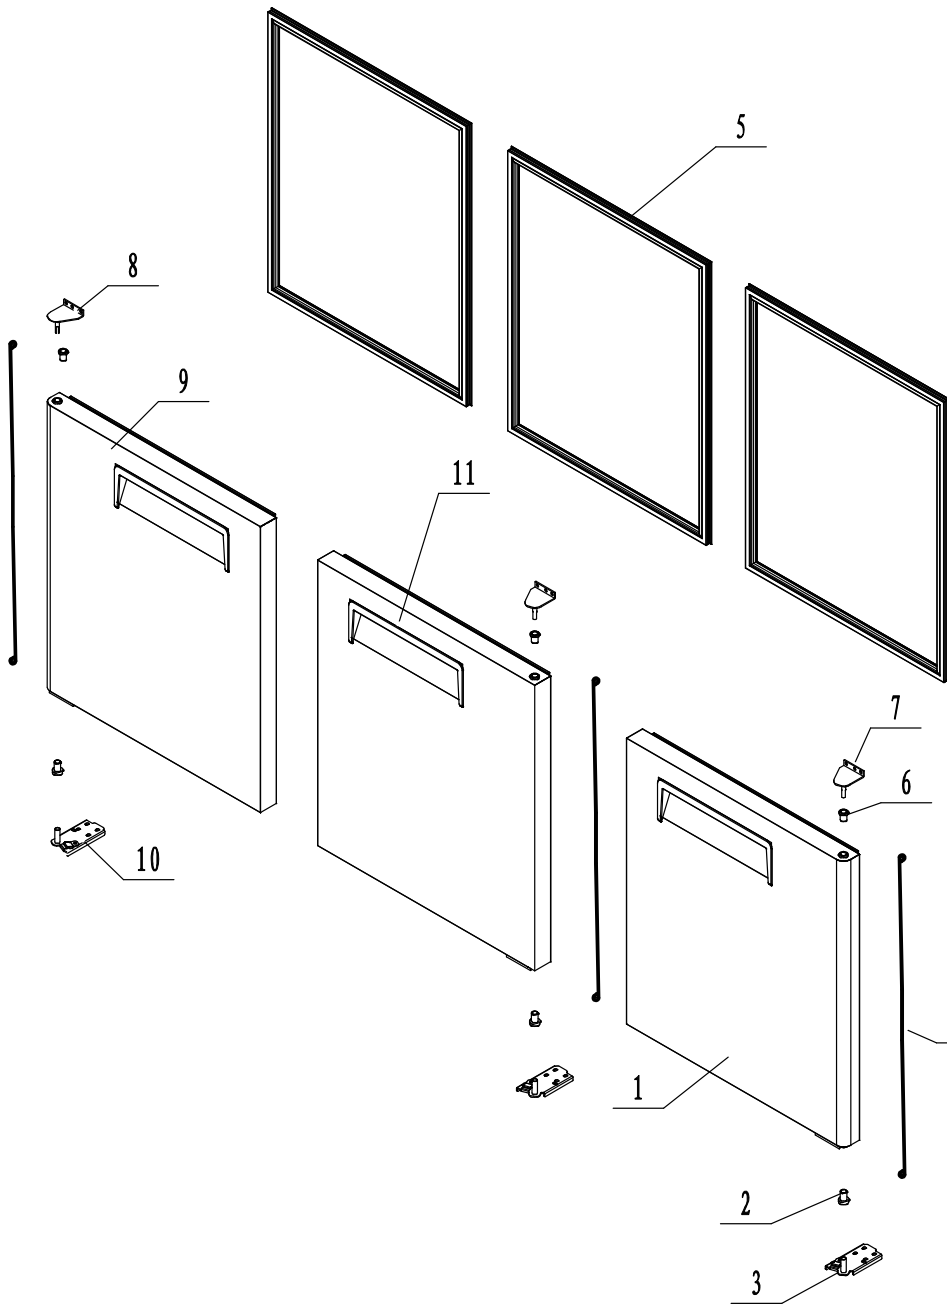

Item #	Part #	Quantity	Description
18	MSF8304AJ02	1	Long Rear Base For Lid - Left
17	MSF8304AJ03	1	Short Rear Base For Lid - Right
16	B0503101	4	Stainless Steel Cap Nut
15	W0604021	4	Washer For Lid Hinge
14	W0604040	4	Big Washer For Lid Hinge
13	W0604039	4	Screw For Lid Hinge
12	MSF8304AJ01	1	Long Lid - Left
11	MSF8304AJ04	1	Short Lid - Right
10	W0499202	1	Cutting Board
9	83022202	1	Bracket For Cutting Board - Left
8	MSF8304AI03	1	Support Strip For Pan - Left
7	83022202	7	Support Frame For Pan
6	MSF830AI04	1	Support Strip For Pan - Right
5	MSF830FF01	1	Counter Top Body Assembly
4	83022703	1	Bracket For Cutting Board - Right
3	83032302	1	Bracket For Controller Displayer
2	W0302024	1	Displayer Of The Controller
1	W0409878	1	Cover For Controller

Item #	Part #	Quantity	Description
11	MSF8304FC02	1	Door Body Assembly - Middle
10	W0604029	1	Left Bottom Hinge
9	MSF8304FC01	1	Door Body Assembly - Left
8	W0604027	1	Left Top Hinge
7	W0604026	2	Right Top Hinge
6	W0409845	3	Door Shaft Sleeve Top
5	W0404520	3	Door Gasket
4	W0604922	3	Door Spring Rod
3	W0604028	2	Right Bottom Hinge
2	W0409843	3	Door Shaft Sleeve Bottom
1	MSF8304FC03	1	Door Body Assembly - Right