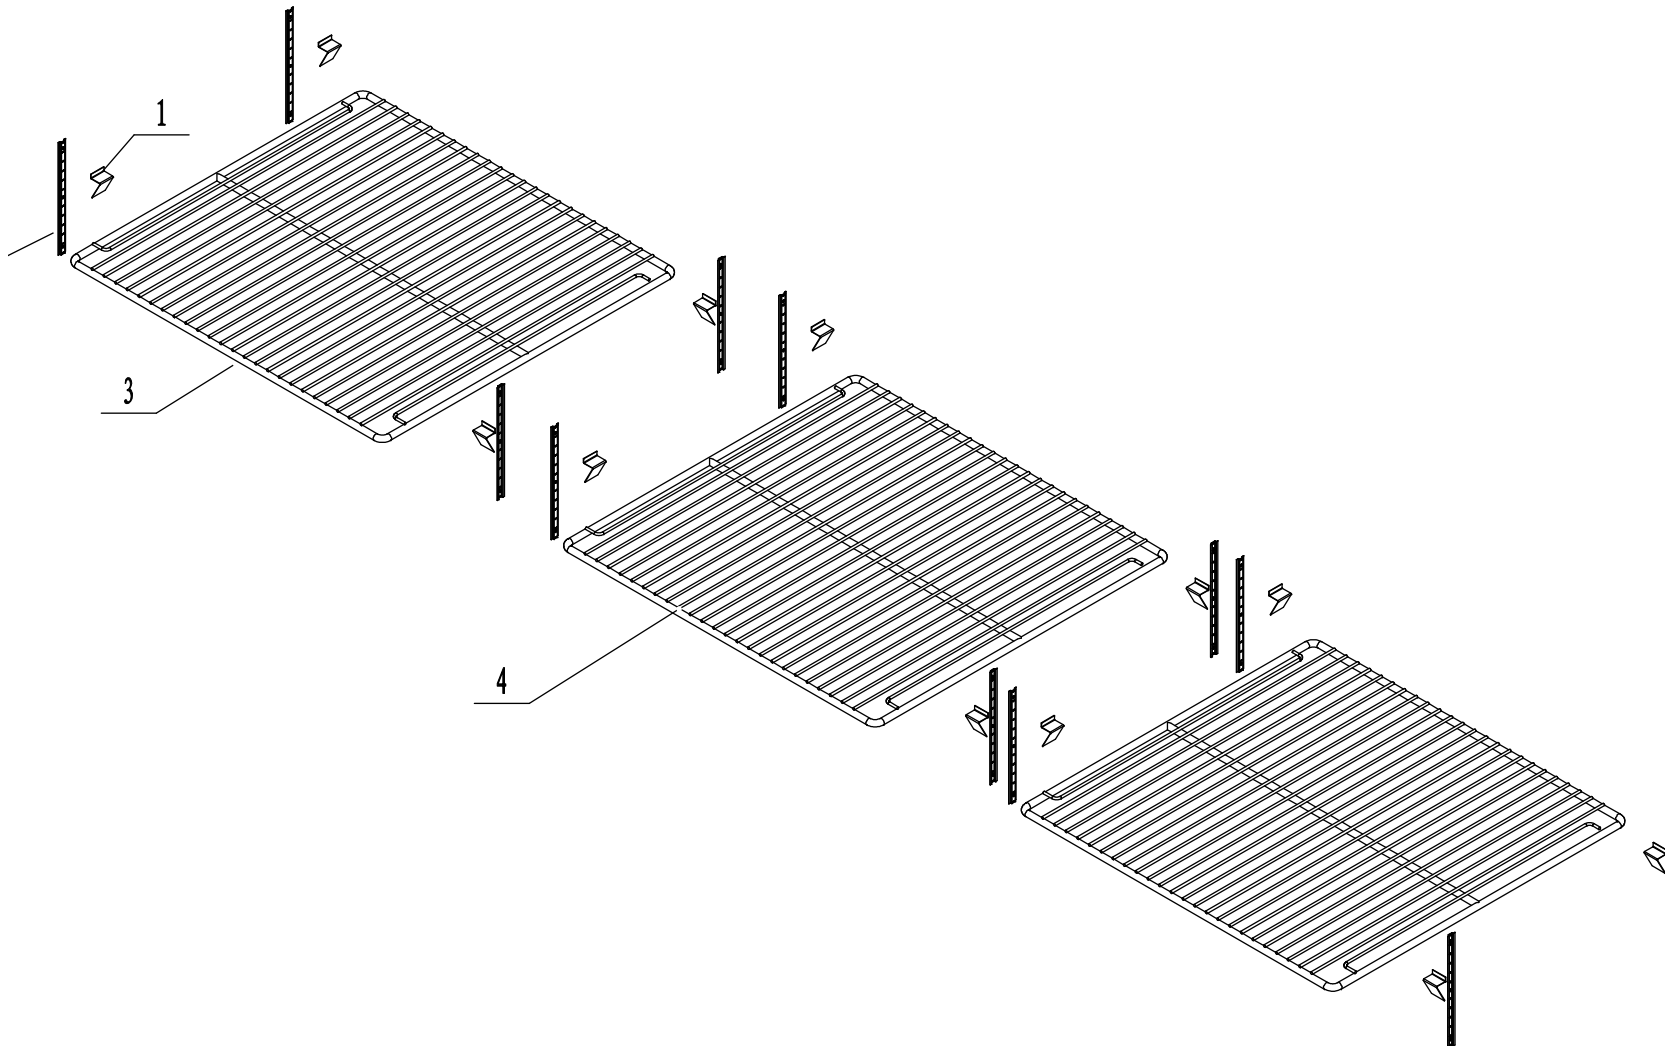

Item #	Part #	Quantity	Description
18	MSF8304AJ02	1	Long Rear Base For Lid - Left
17	MSF8304AJ03	1	Short Rear Base For Lid - Right
16	B0503101	4	Stainless Steel Cap Nut
15	W0604021	4	Washer For Lid Hinge
14	W0604040	4	Big Washer For Lid Hinge
13	W0604039	4	Screw For Lid Hinge
12	MSF8304AJ01	1	Long Lid - Left
11	MSF8304AJ04	1	Short Lid - Right
10	W0499202	1	Cutting Board
9	83022202	1	Bracket For Cutting Board - Left
8	MSF8304AI03	1	Support Strip For Pan - Left
7	83022202	7	Support Frame For Pan
6	MSF830AI04	1	Support Strip For Pan - Right
5	MSF830FF01	1	Counter Top Body Assembly
4	83022703	1	Bracket For Cutting Board - Right
3	83032302	1	Bracket For Controller Displayer
2	W0302024	1	Displayer Of The Controller
1	W0409878	1	Cover For Controller

Item #	Part #	Quantity	Description
11	MSF8304FC02	1	Door Body Assembly - Middle
10	W0604029	1	Left Bottom Hinge
9	MSF8304FC01	1	Door Body Assembly - Left
8	W0604027	1	Left Top Hinge
7	W0604026	2	Right Top Hinge
6	W0409845	3	Door Shaft Sleeve Top
5	W0404520	3	Door Gasket
4	W0604922	3	Door Spring Rod
3	W0604028	2	Right Bottom Hinge
2	W0409843	3	Door Shaft Sleeve Bottom
1	MSF8304FC03	1	Door Body Assembly - Right