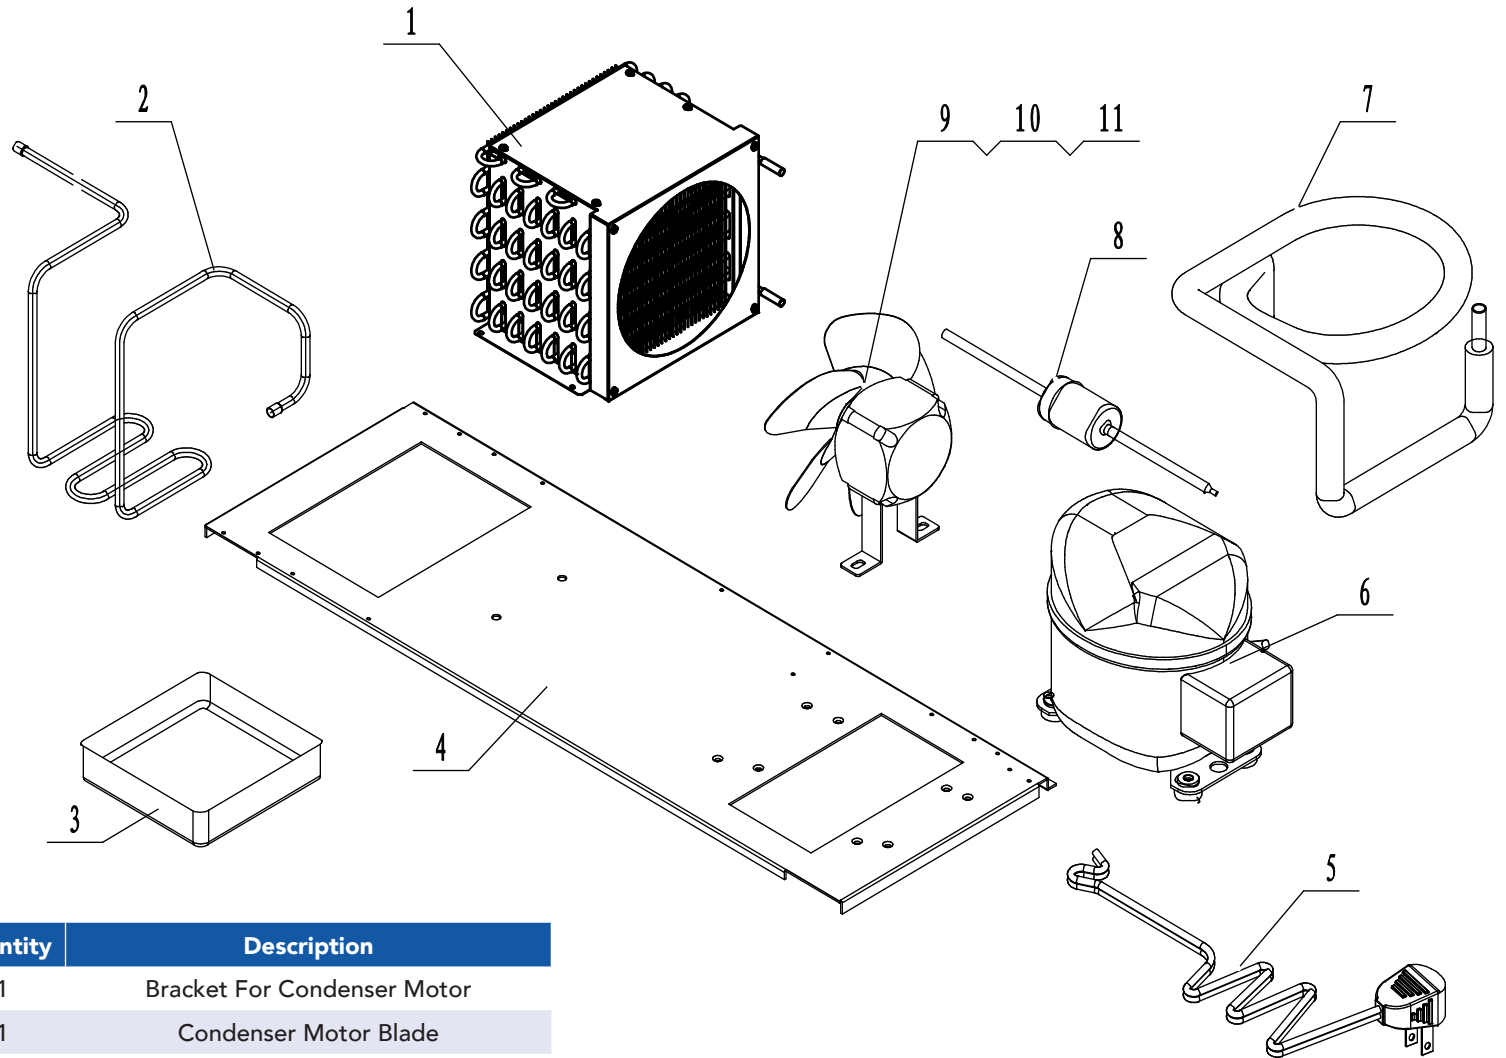

Item #	Part #	Quantity	Description
11	W0604079	1	Bracket For Condenser Motor
10	W0301060	1	Condenser Motor Blade
9	W0301905	1	Condenser Motor
8	W0204003	1	Dryer Filter
7	W0210576	1	Suction Tube B With Capillary
6	W0201164	1	Compressor
5	W0305134	1	Power Cord
4	83022105	1	Board For Comp Assembly
3	W0411206	1	Bottom Evap - Water Pan
2	W0210591	1	Coil Pipe Radiator
1	W0203066	1	Condenser