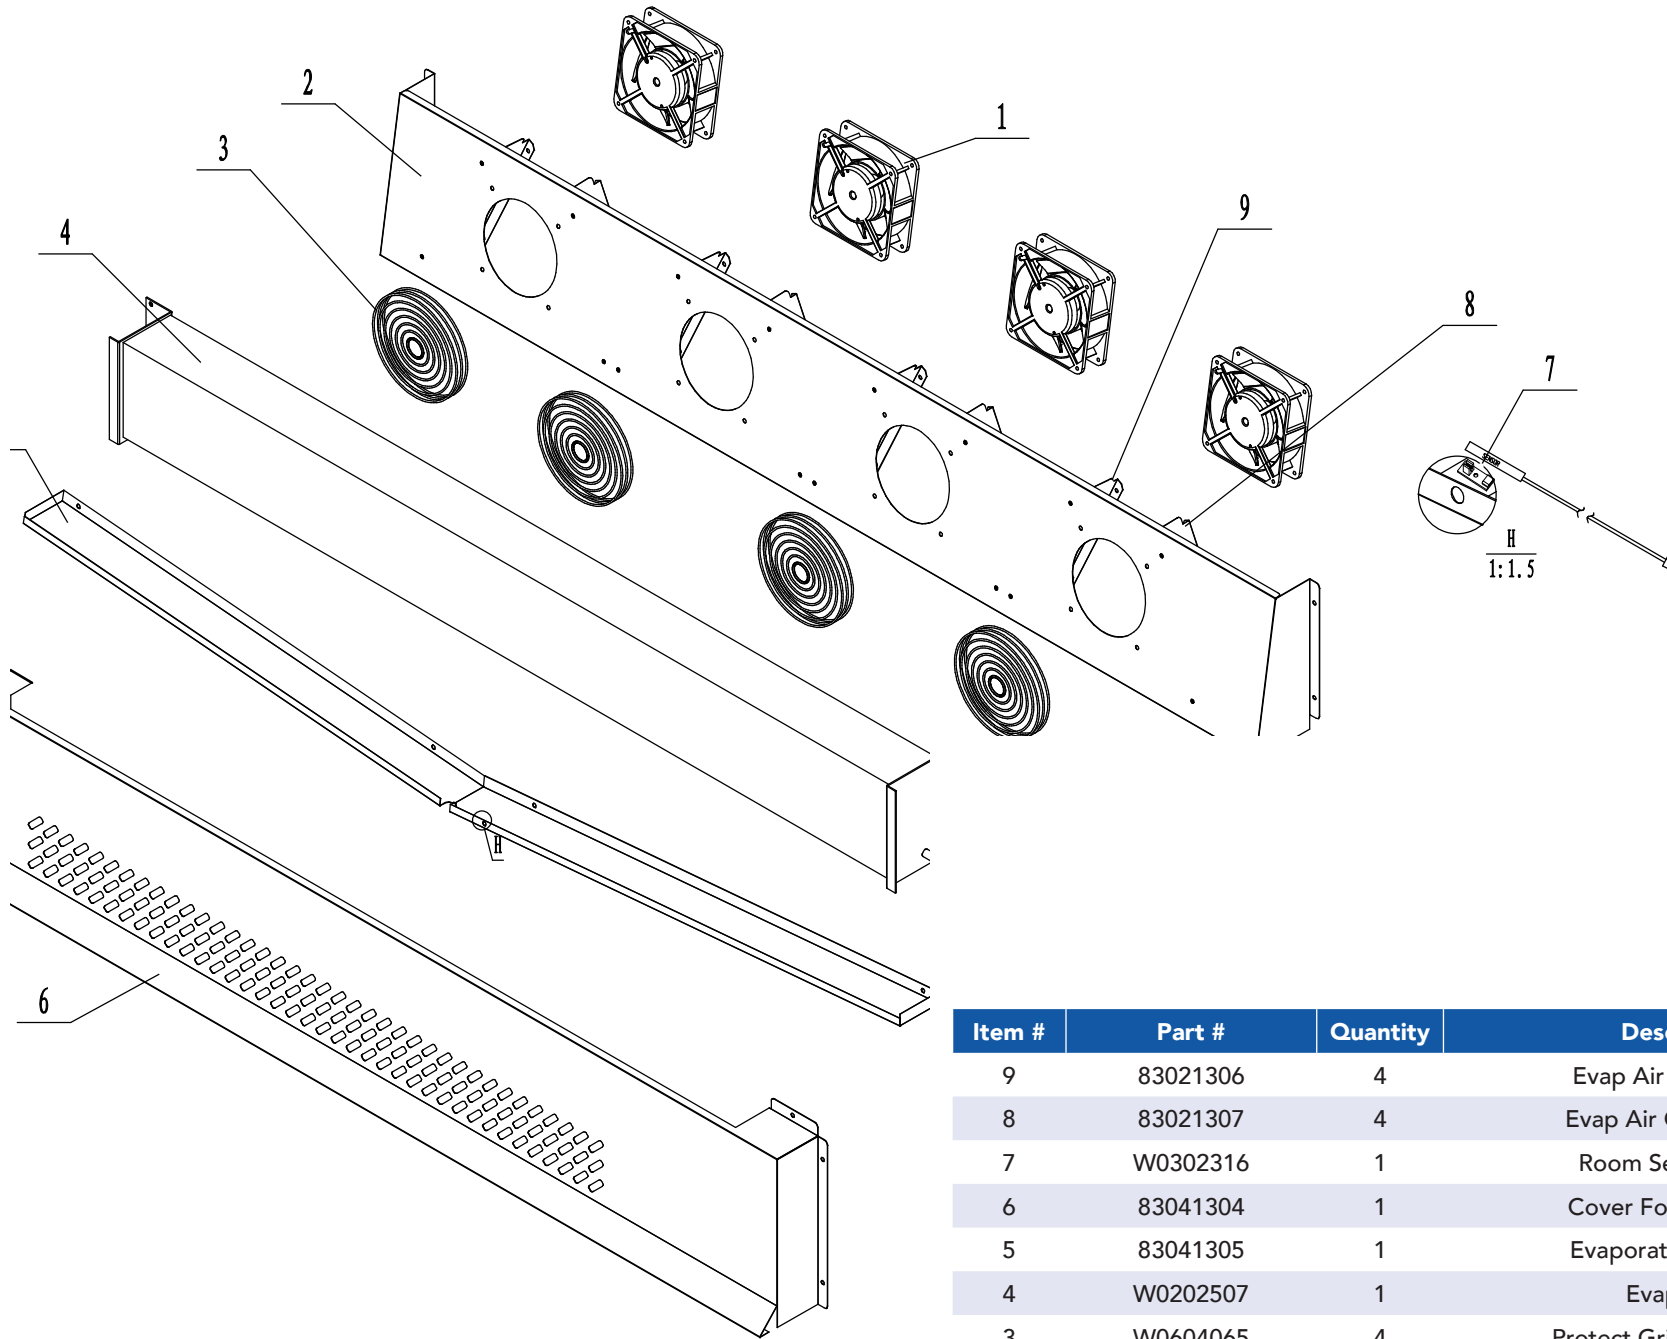

Item #	Part #	Quantity	Description
18	MSF8304AJ02	1	Long Rear Base For Lid - Left
17	MSF8304AJ03	1	Short Rear Base For Lid - Right
16	B0503101	4	Stainless Steel Cap Nut
15	W0604021	4	Washer For Lid Hinge
14	W0604040	4	Big Washer For Lid Hinge
13	W0604039	4	Screw For Lid Hinge
12	MSF8304AJ01	1	Long Lid - Left
11	MSF8304AJ04	1	Short Lid - Right
10	W0499202	1	Cutting Board
9	83022202	1	Bracket For Cutting Board - Left
8	MSF8304AI03	1	Support Strip For Pan - Left
7	83022202	7	Support Frame For Pan
6	MSF830AI04	1	Support Strip For Pan - Right
5	MSF830FF01	1	Counter Top Body Assembly
4	83022703	1	Bracket For Cutting Board - Right
3	83032302	1	Bracket For Controller Displayer
2	W0302024	1	Displayer Of The Controller
1	W0409878	1	Cover For Controller

Item #	Part #	Quantity	Description
11	MSF8304FC02	1	Door Body Assembly - Middle
10	W0604029	1	Left Bottom Hinge
9	MSF8304FC01	1	Door Body Assembly - Left
8	W0604027	1	Left Top Hinge
7	W0604026	2	Right Top Hinge
6	W0409845	3	Door Shaft Sleeve Top
5	W0404520	3	Door Gasket
4	W0604922	3	Door Spring Rod
3	W0604028	2	Right Bottom Hinge
2	W0409843	3	Door Shaft Sleeve Bottom
1	MSF8304FC03	1	Door Body Assembly - Right

Item #	Part #	Quantity	Description
4	W0402570	1	Shelf
3	W0402171	2	Shelf
2	24432012	12	Pilaster For Shelf
1	66490313	12	Shelf Support Clip

Item #	Part #	Quantity	Description
11	W0399177	1	Power Supply
10	W0406117	4	Middle Mullion Frame Strip
9	83031201	2	Middle Mullion Front Plate
8	83021908	1	Rear Protect Cover
7	W0402576	2	Rear Protect Barrier
6	W0409028	1	Controller Protect Cover
5	W0302017	1	Digital Controller - Main Part
4	W0409027	1	Controller Protect Box
3	B0604006	2	Caster 5" Wheel
2	B0604007	2	Caster 5" Wheel With Bracket
1	MSF8304FA01	1	Cabinet Body