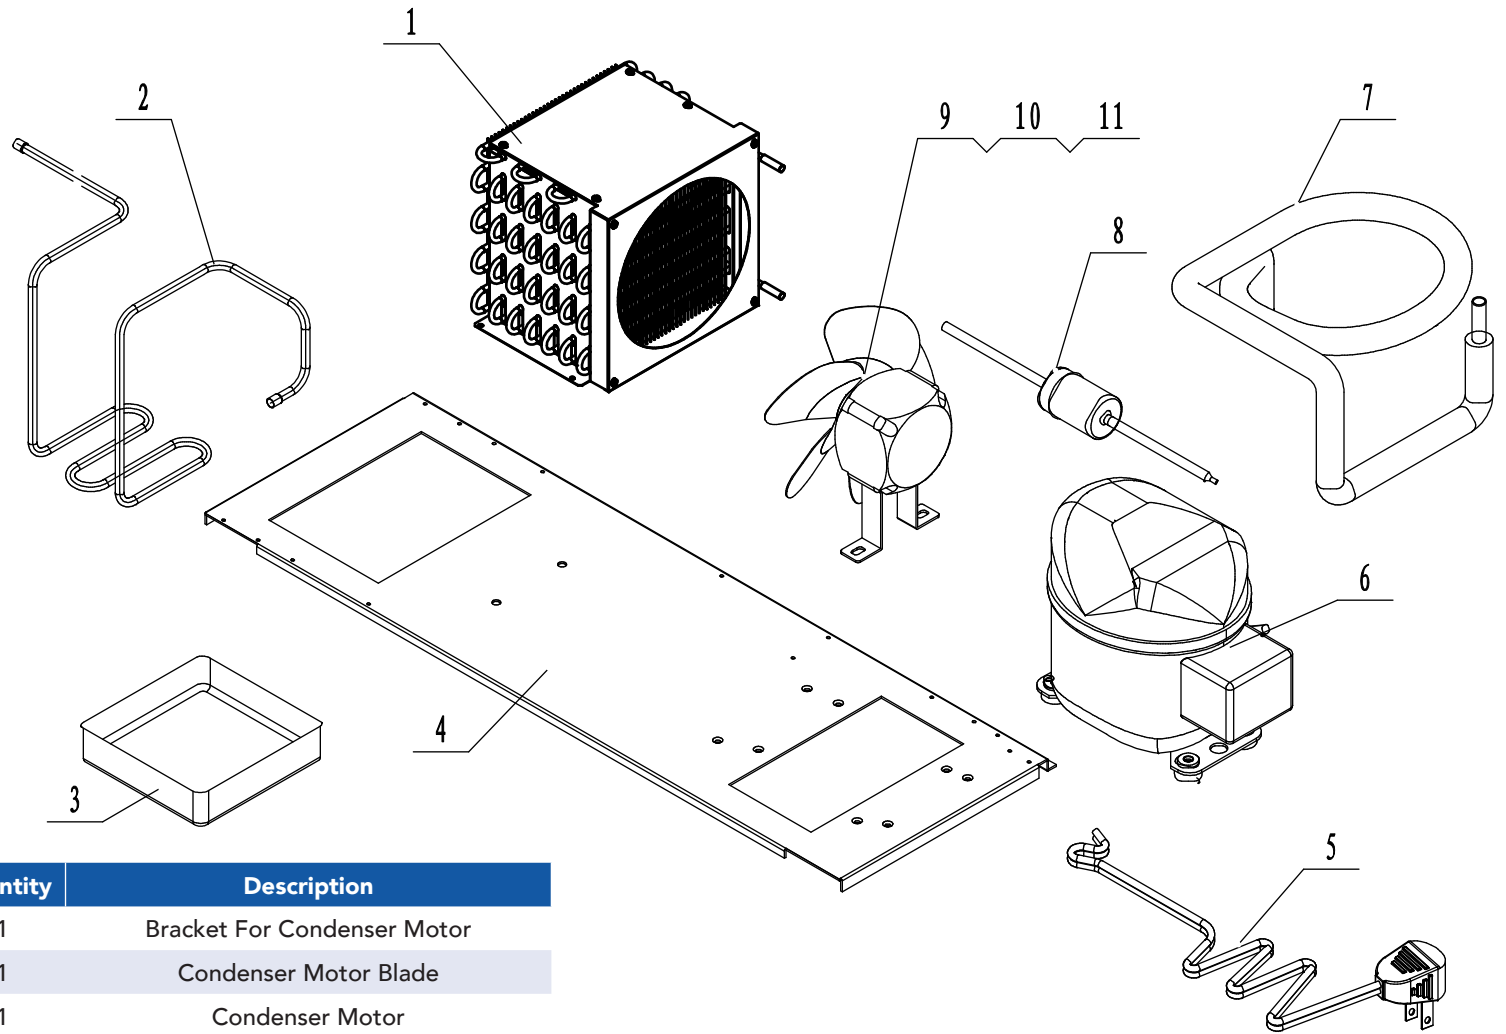

Item #	Part #	Quantity	Description
11	W0604079	1	Bracket For Condenser Motor
10	W0301060	1	Condenser Motor Blade
9	W0301905	1	Condenser Motor
8	W0204003	1	Dryer Filter
7	W0210582	1	Suction Tube B With Capillary
6	W0201163	1	Compressor
5	W0305134	1	Power Cord
4	83022105	1	Board For Comp Assembly
3	W0411206	1	Bottom Evap - Water Pan
2	W0210591	1	Coil - Pipe Radiator
1	W0203065	1	Condenser