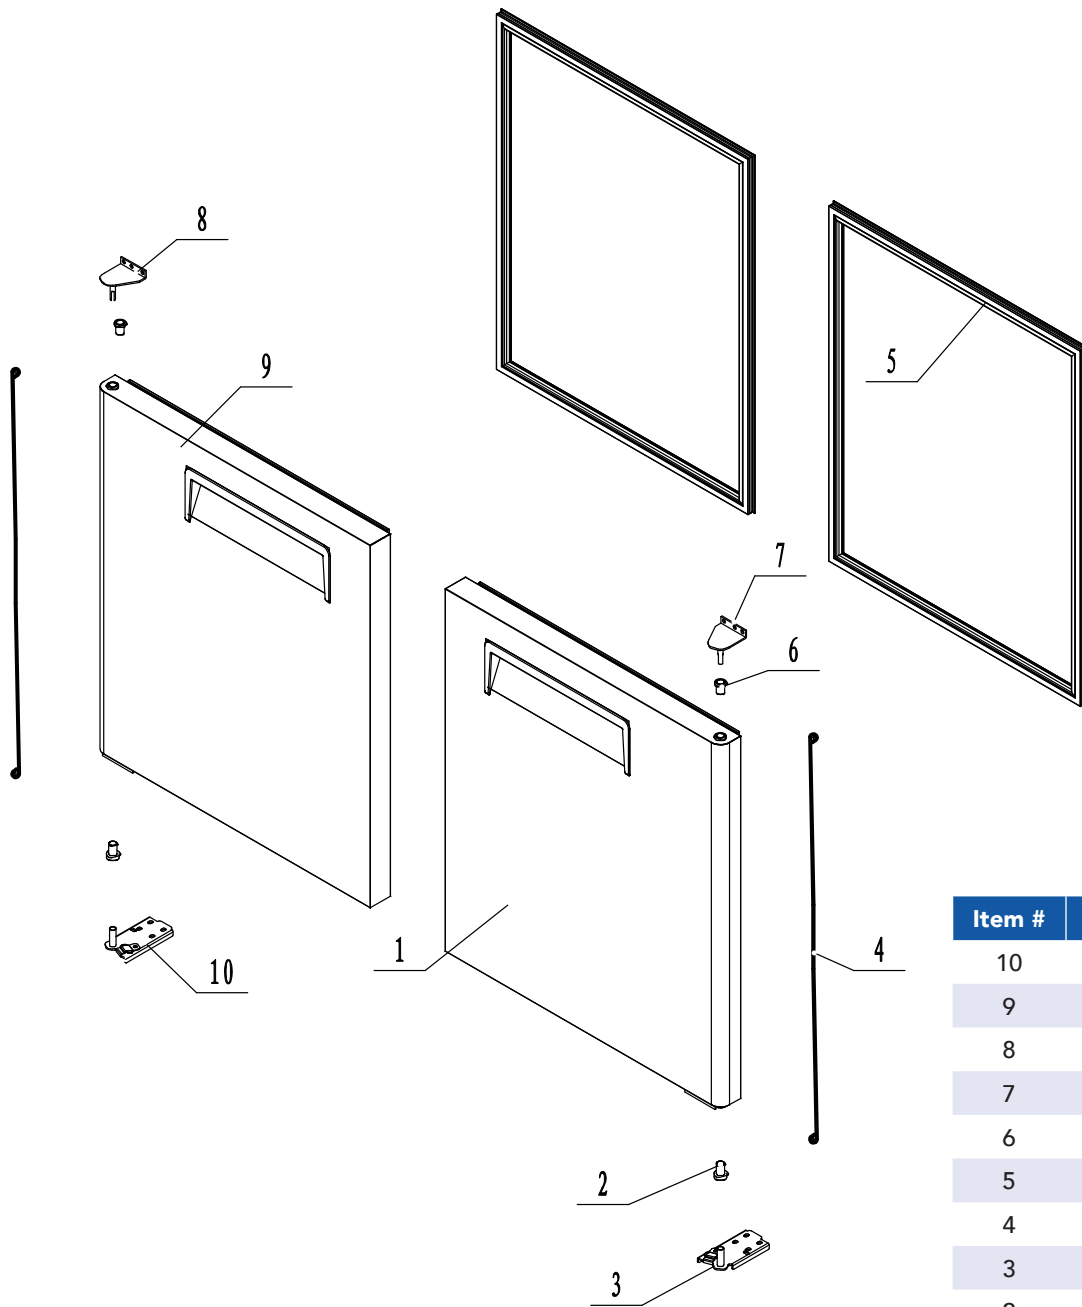

REFRIGERATOR TOP ASSEMBLY
PART A

COMPRESSOR ASSEMBLY
PART B

EVAPORATOR ASSEMBLY
PART F

FRONT DOOR ASSEMBLY
PART B

CABINET ASSEMBLY
PART D

BOTTOM GRILLE ASSEMBLY
PART C

Item #	Part #	Quantity	Description
15	MSF8302AJ04	1	Rear Base For Lid
14	B0503101	2	Stainless Steel Cap Nut
13	W060421	2	Washer For Lid Hinge
12	W0604040	2	Big Washer for Lid Hinge
11	W0604039	2	Screw For Lid Hinge
10	MSF8302AJ03	1	Lid
9	W0499198	1	Cutting Board
8	83022702	1	Bracket For Cutting Board - Left
7	MSF830AI02	1	Support Frame For Pan
6	83022202	5	Support Strip For Pan
5	MSF8302FF01	1	Counter Top Body Assembly
4	83022703	1	Bracket For Cutting Board - Right
3	83032302	1	Bracket For Controller Displayer
2	W0302024	1	Displayer Of The Controller
1	W0409878	1	Cover For Controller

Item #	Part #	Quantity	Description
10	W0604029	1	Left Bottom Hinge
9	MSF8304FC01	1	Door Body Assembly - Left
8	W0604027	1	Left Top Hinge
7	W0604026	1	Right Top Hinge
6	W0409845	2	Door Shaft Sleeve Top
5	W040520	2	Door Gasket
4	W0604922	2	Door Spring Rod
3	W0604028	1	Right Bottom Hinge
2	W0409843	2	Door Shaft Sleeve Bottom
1	MSF8304FC03	1	Door Body Assembly - Right

Item #	Part #	Quantity	Description
3	W0402171	2	Shelf
2	24432012	8	Pilaster For Shelf
1	66490313	8	Shelf Support Clip

Item #	Part #	Quantity	Description
11	W0406117	2	Middle Mullion Frame Strip
10	83031201	1	Middle Mullion Front Plate
9	83021908	1	Rear Protect Cover
8	W0402576	2	Rear Protect Barrier
7	W0409028	1	Controller Protect Cover
6	W0302017	1	Digital Controller - Main Part
5	W0409027	1	Controller Protect Cover
4	W0399112	1	Power Supply
3	B0604006	2	Caster - 5" Wheel
2	B0604007	2	Caster - 5" Wheel With Bracket
1	MSF8302FA01	1	Cabinet Body