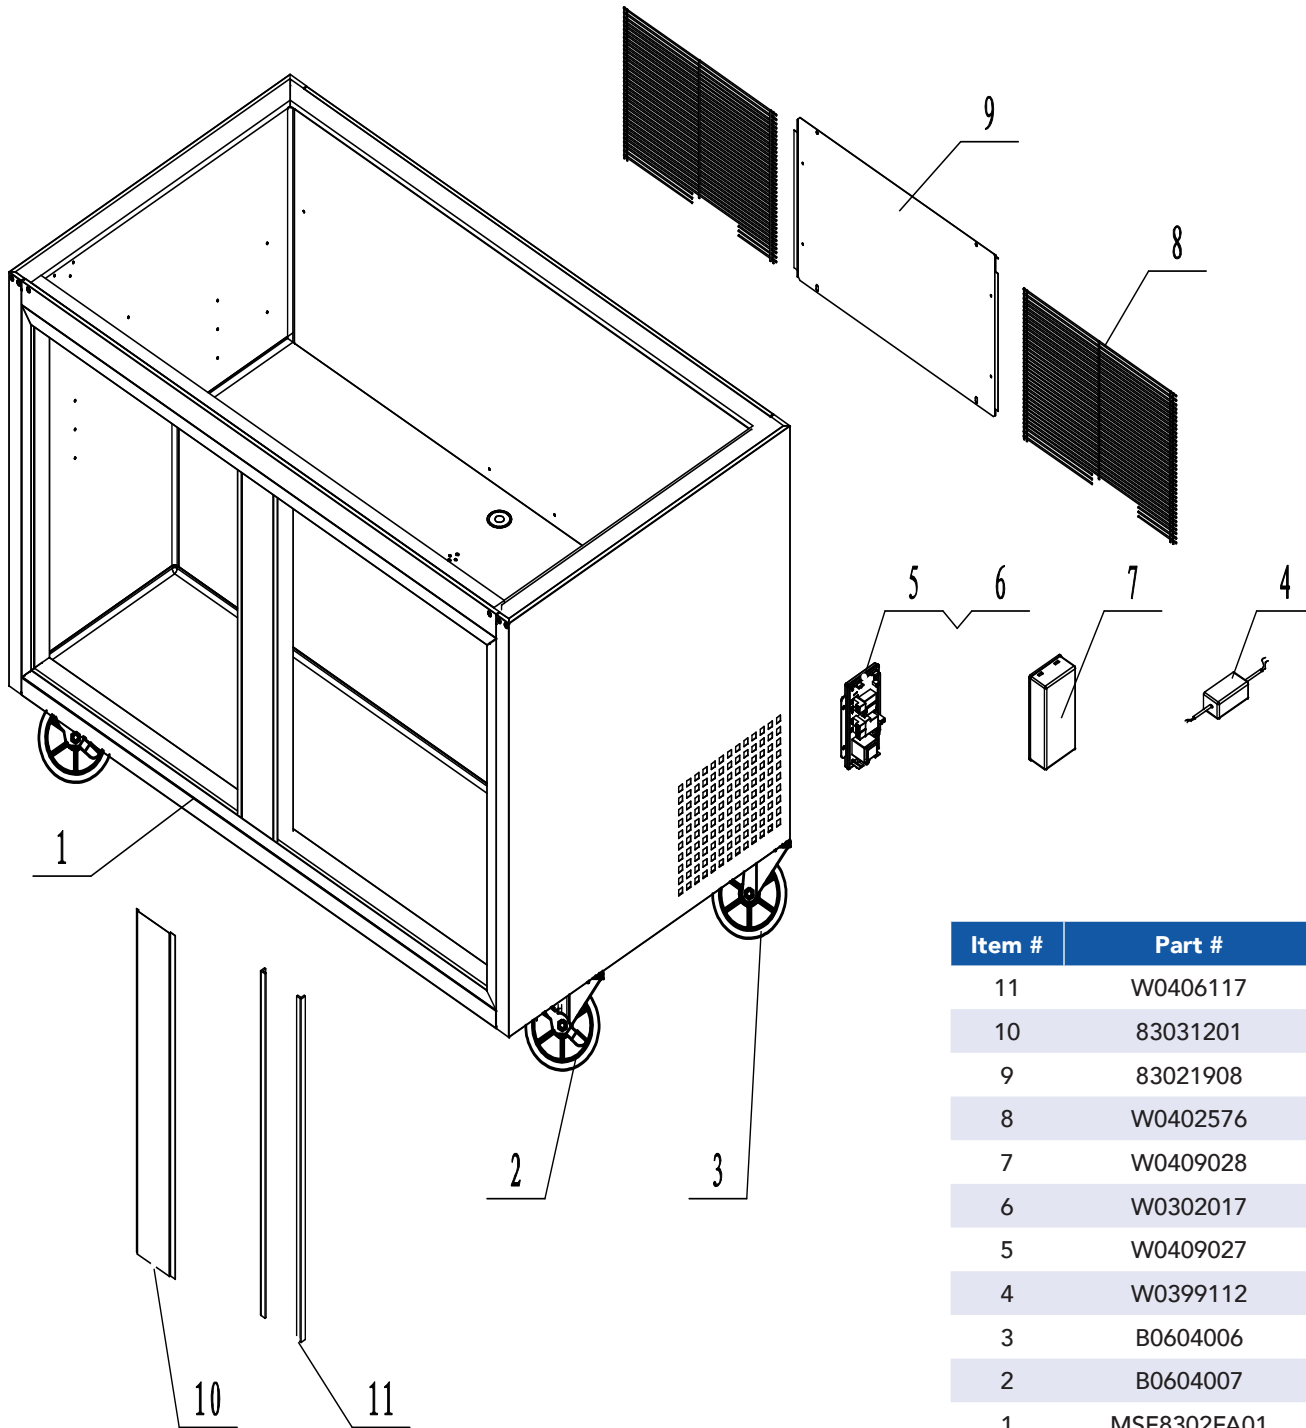

REFRIGERATOR TOP ASSEMBLY
PART A

COMPRESSOR ASSEMBLY
PART B

EVAPORATOR ASSEMBLY
PART F

FRONT DOOR ASSEMBLY
PART B

CABINET ASSEMBLY
PART D

BOTTOM GRILLE ASSEMBLY
PART C

Item #	Part #	Quantity	Description
15	MSF8302AJ04	1	Rear Base For Lid
14	B0503101	2	Stainless Steel Cap Nut
13	W060421	2	Washer For Lid Hinge
12	W0604040	2	Big Washer for Lid Hinge
11	W0604039	2	Screw For Lid Hinge
10	MSF8302AJ03	1	Lid
9	W0499198	1	Cutting Board
8	83022702	1	Bracket For Cutting Board - Left
7	MSF830AI02	1	Support Frame For Pan
6	83022202	5	Support Strip For Pan
5	MSF8302FF01	1	Counter Top Body Assembly
4	83022703	1	Bracket For Cutting Board - Right
3	83032302	1	Bracket For Controller Displayer
2	W0302024	1	Displayer Of The Controller
1	W0409878	1	Cover For Controller

Item #	Part #	Quantity	Description
10	W0604029	1	Left Bottom Hinge
9	MSF8304FC01	1	Door Body Assembly - Left
8	W0604027	1	Left Top Hinge
7	W0604026	1	Right Top Hinge
6	W0409845	2	Door Shaft Sleeve Top
5	W040520	2	Door Gasket
4	W0604922	2	Door Spring Rod
3	W0604028	1	Right Bottom Hinge
2	W0409843	2	Door Shaft Sleeve Bottom
1	MSF8304FC03	1	Door Body Assembly - Right

Item #	Part #	Quantity	Description
3	W0402171	2	Shelf
2	24432012	8	Pilaster For Shelf
1	66490313	8	Shelf Support Clip

Item #	Part #	Quantity	Description
11	W0406117	2	Middle Mullion Frame Strip
10	83031201	1	Middle Mullion Front Plate
9	83021908	1	Rear Protect Cover
8	W0402576	2	Rear Protect Barrier
7	W0409028	1	Controller Protect Cover
6	W0302017	1	Digital Controller - Main Part
5	W0409027	1	Controller Protect Cover
4	W0399112	1	Power Supply
3	B0604006	2	Caster - 5" Wheel
2	B0604007	2	Caster - 5" Wheel With Bracket
1	MSF8302FA01	1	Cabinet Body