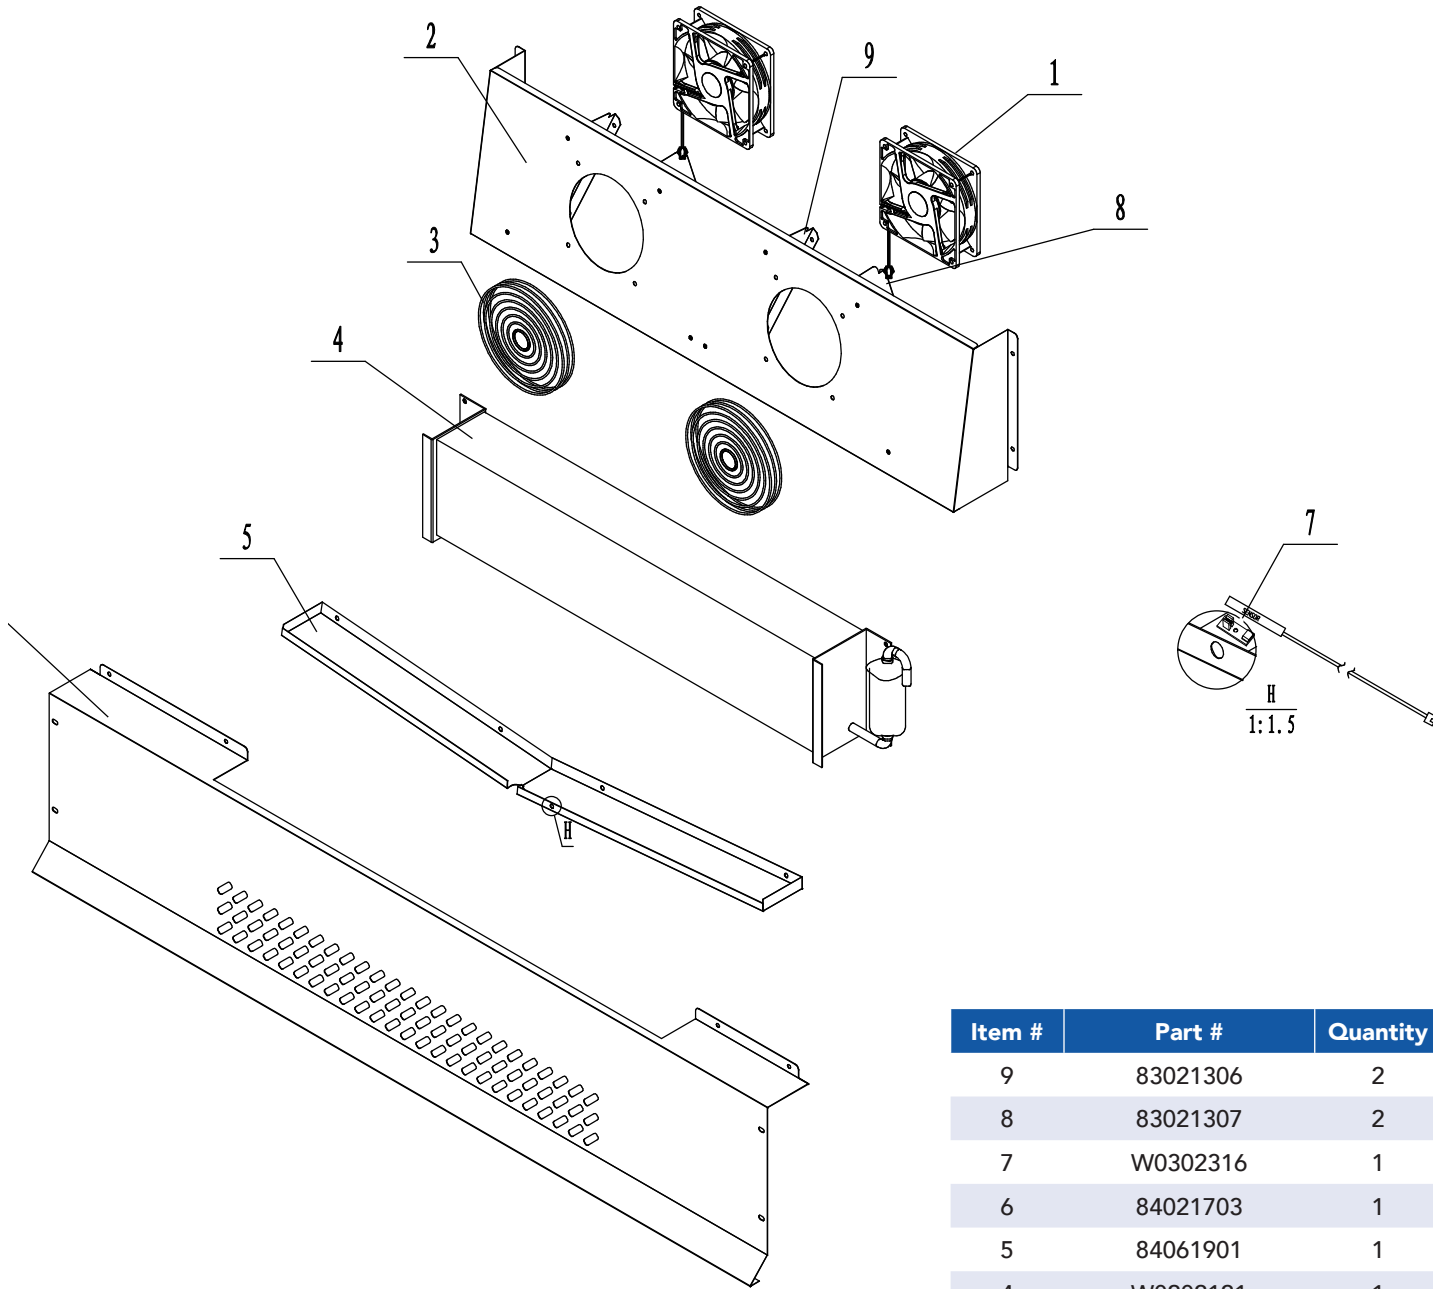

REFRIGERATOR TOP ASSEMBLY
PART A

COMPRESSOR ASSEMBLY
PART B

EVAPORATOR ASSEMBLY
PART F

FRONT DOOR ASSEMBLY
PART B

CABINET ASSEMBLY
PART D

BOTTOM GRILLE ASSEMBLY
PART C

Item #	Part #	Quantity	Description
15	MSF8302AJ04	1	Rear Base For Lid
14	B0503101	2	Stainless Steel Cap Nut
13	W060421	2	Washer For Lid Hinge
12	W0604040	2	Big Washer for Lid Hinge
11	W0604039	2	Screw For Lid Hinge
10	MSF8302AJ03	1	Lid
9	W0499198	1	Cutting Board
8	83022702	1	Bracket For Cutting Board - Left
7	MSF830AI02	1	Support Frame For Pan
6	83022202	5	Support Strip For Pan
5	MSF8302FF01	1	Counter Top Body Assembly
4	83022703	1	Bracket For Cutting Board - Right
3	83032302	1	Bracket For Controller Displayer
2	W0302024	1	Displayer Of The Controller
1	W0409878	1	Cover For Controller

Item #	Part #	Quantity	Description
10	W0604029	1	Left Bottom Hinge
9	MSF8304FC01	1	Door Body Assembly - Left
8	W0604027	1	Left Top Hinge
7	W0604026	1	Right Top Hinge
6	W0409845	2	Door Shaft Sleeve Top
5	W040520	2	Door Gasket
4	W0604922	2	Door Spring Rod
3	W0604028	1	Right Bottom Hinge
2	W0409843	2	Door Shaft Sleeve Bottom
1	MSF8304FC03	1	Door Body Assembly - Right

Item #	Part #	Quantity	Description
3	W0402171	2	Shelf
2	24432012	8	Pilaster For Shelf
1	66490313	8	Shelf Support Clip

Item #	Part #	Quantity	Description
11	W0406117	2	Middle Mullion Frame Strip
10	83031201	1	Middle Mullion Front Plate
9	83021908	1	Rear Protect Cover
8	W0402576	2	Rear Protect Barrier
7	W0409028	1	Controller Protect Cover
6	W0302017	1	Digital Controller - Main Part
5	W0409027	1	Controller Protect Cover
4	W0399112	1	Power Supply
3	B0604006	2	Caster - 5" Wheel
2	B0604007	2	Caster - 5" Wheel With Bracket
1	MSF8302FA01	1	Cabinet Body