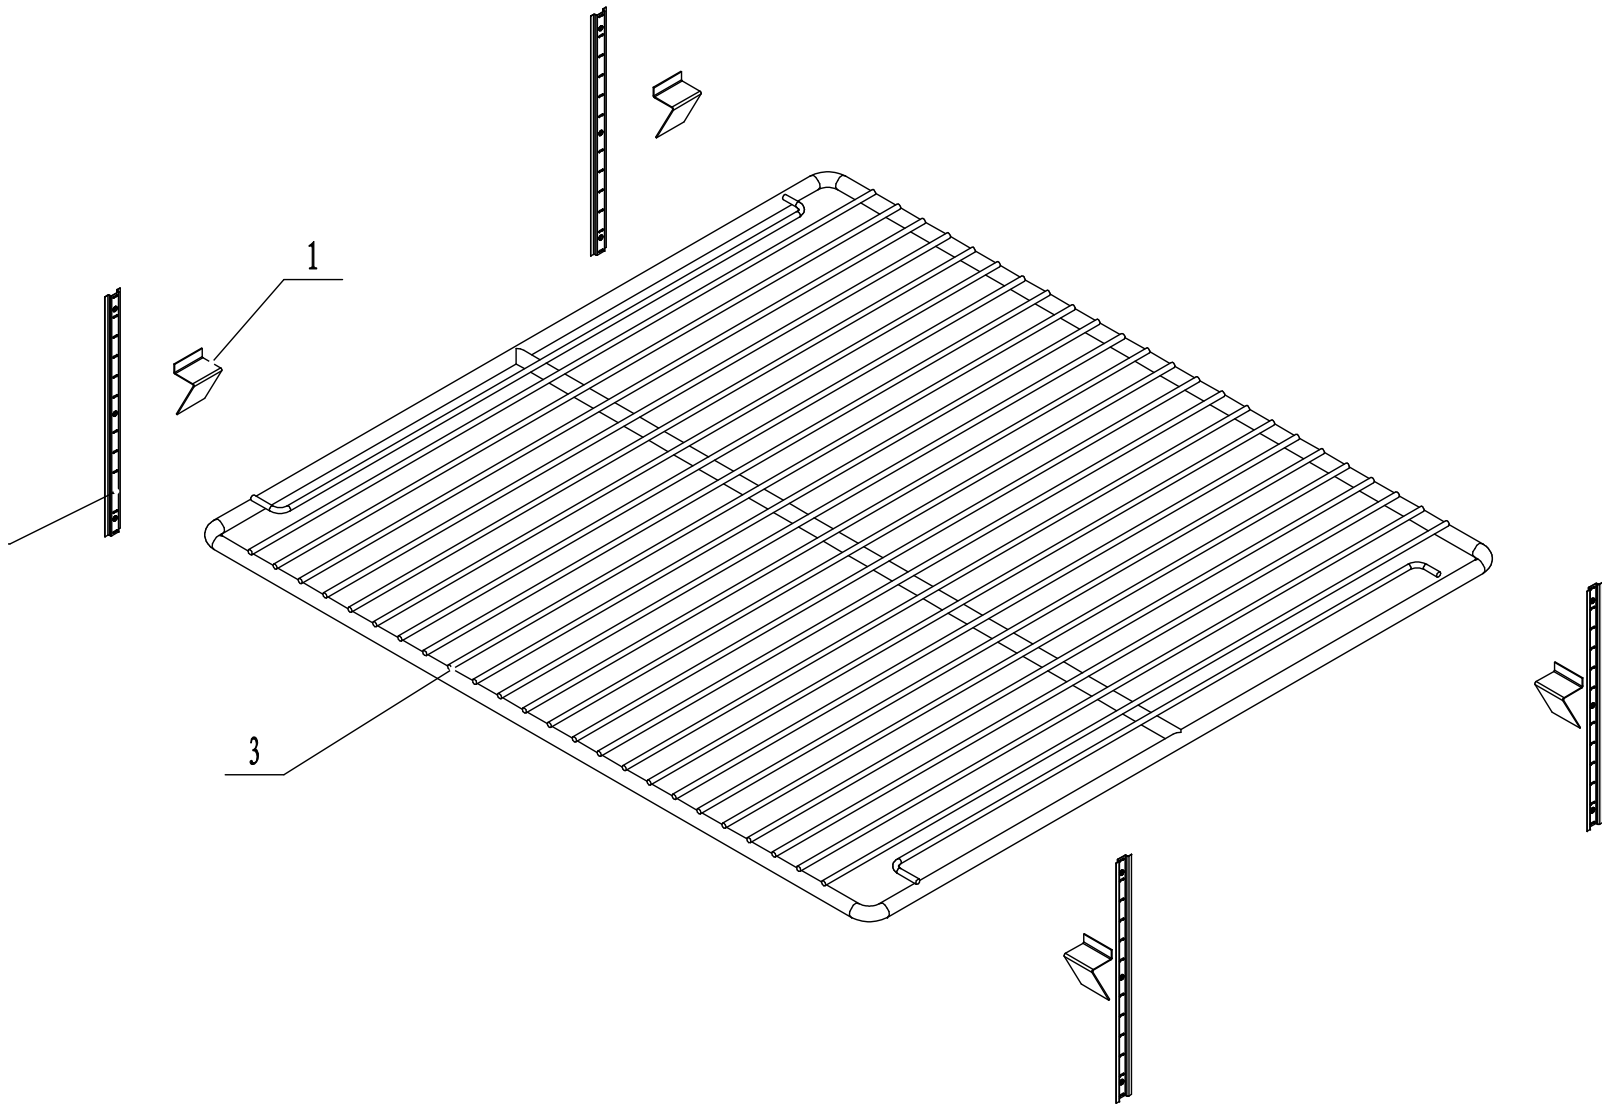

INTER TOP ASSEMBLY
PART A

EVAPORATOR ASSEMBLY
PART F

COMPRESSOR ASSEMBLY
PART E

ASSEMBLY
RT B

CABINET ASSEMBLY
PART D

SHELF ASSEMBLY
PART C

Item #	Part #	Quantity	Description
15	MSF8301AJ02	1	Rear Base For Lid
14	B0503101	2	Stainless Steel Cap Nut
13	W0604021	2	Washer For Lid Hinge
12	W0604040	2	Big Washer For Lid Hinge
11	W0604039	2	Screw For Lid Hinge
10	MSF8301AJ01	1	Lid
9	W0499200	1	Cutting Board
8	83022702	1	Bracket For Cutting Board - Left
7	MSF8301AI01	1	Support Frame For Pan
6	83011902	3	Support Strip For Pan
5	MSF830FF01	1	Counter Top Body Assembly
4	83022703	1	Bracket For Cutting Board - Right
3	83032302	1	Bracket For Controller Displayer
2	W0302024	1	Displayer Of The Controller
1	W0409878	1	Cover For Controller

Item #	Part #	Quantity	Description
7	W0604026	1	Right Top Hinge
6	W0409845	1	Door Shaft Sleeve Top
5	W0404518	1	Door Gasket
4	W0604922	1	Door Spring Rod
3	W0604028	1	Right Bottom Hinge
2	W0409843	1	Door Shaft Sleeve Bottom
1	MSF8301FC01	1	Door Body Assembly