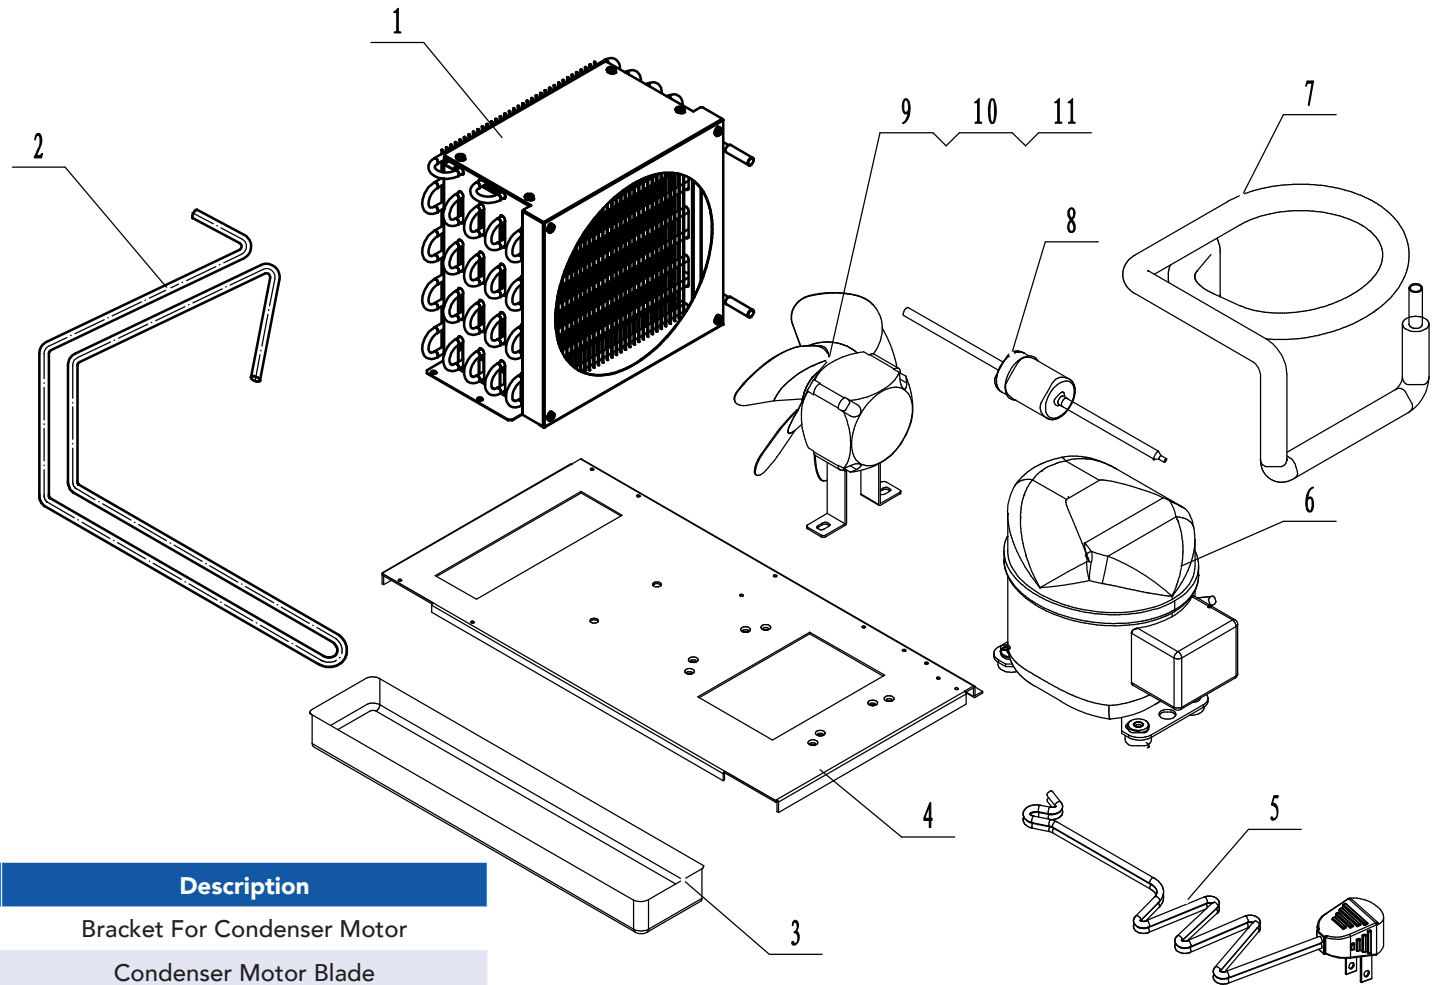

Item #	Part #	Quantity	Description
11	W0604079	1	Bracket For Condenser Motor
10	W0301060	1	Condenser Motor Blade
9	W0301905	1	Condenser Motor
8	W0204003	1	Dryer Filter
7	W0210586	1	Suction Tube B With Capillary
6	W0201163	1	Compressor
5	W0305134	1	Power Cord
4	83012102	1	Board For Comp Assembly
3	W0411208	1	Bottom Evap - Water Pan
2	W0210590	1	Coil Pipe Radiator
1	W0203065	1	Condenser