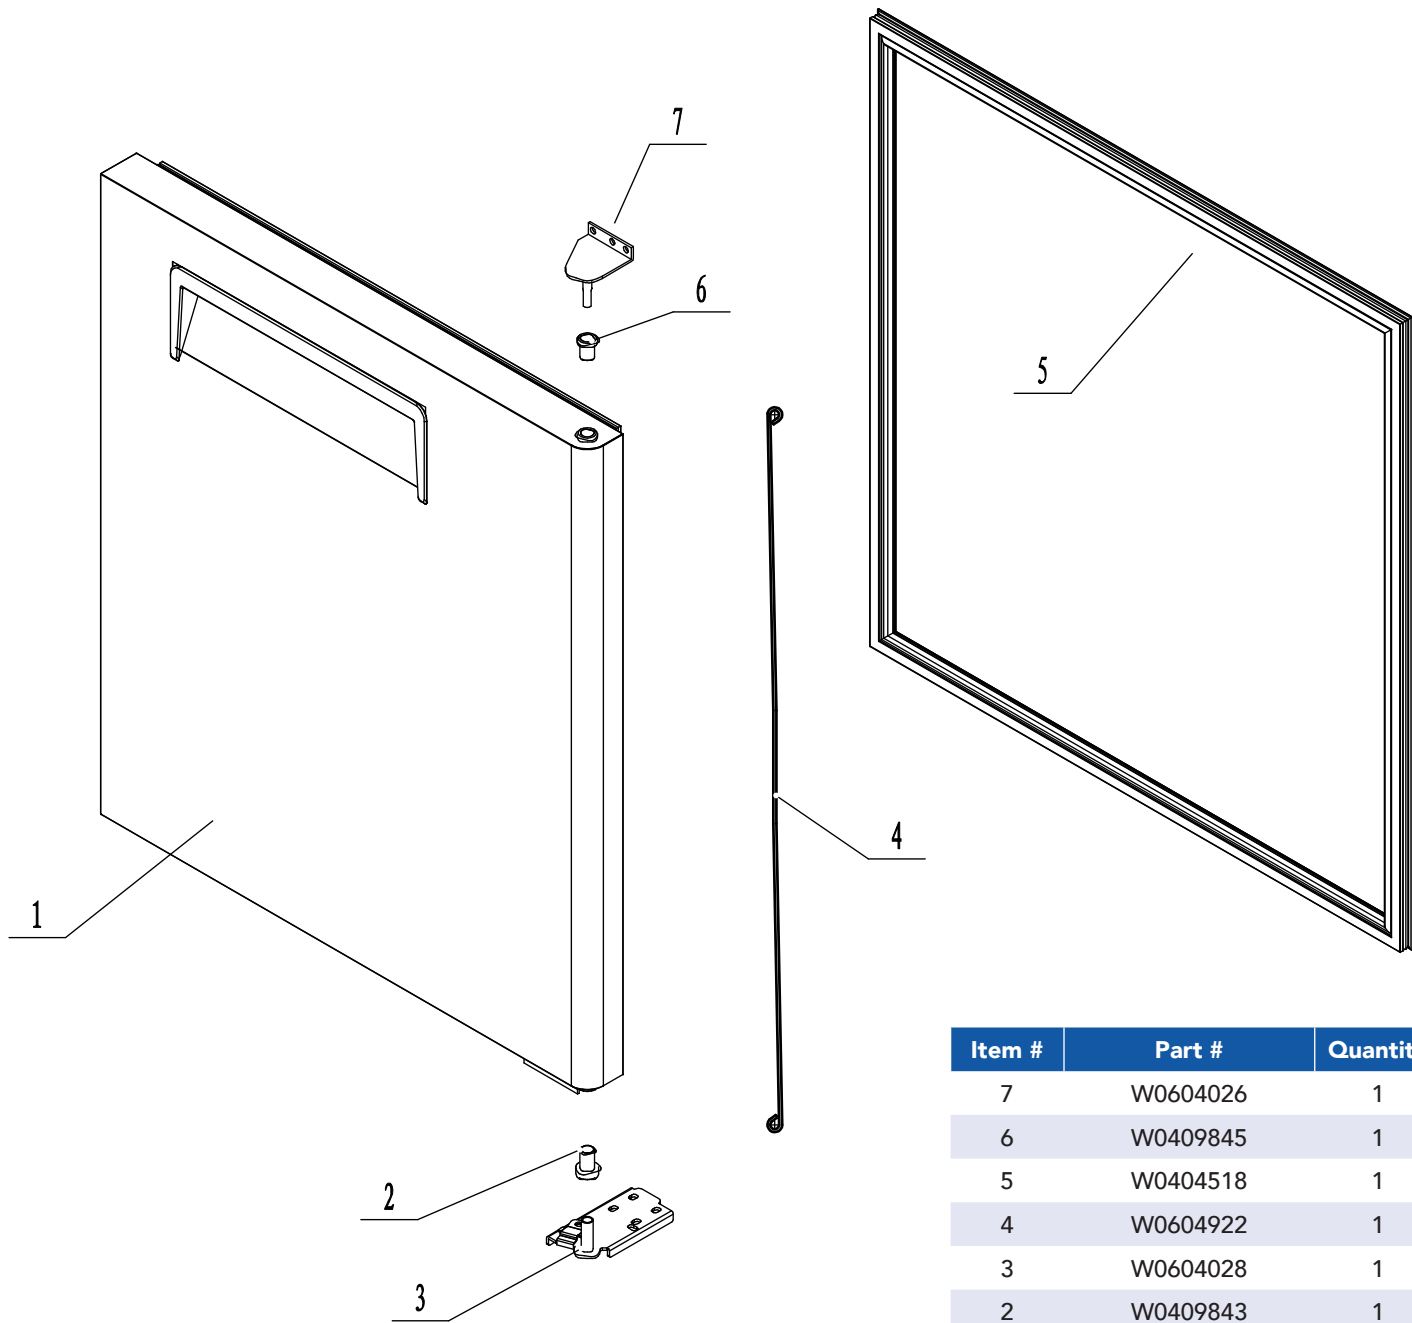

INTER TOP ASSEMBLY
PART A

EVAPORATOR ASSEMBLY
PART F

COMPRESSOR ASSEMBLY
PART E

ASSEMBLY
RT B

CABINET ASSEMBLY
PART D

SHELF ASSEMBLY
PART C

Item #	Part #	Quantity	Description
15	MSF8301AJ02	1	Rear Base For Lid
14	B0503101	2	Stainless Steel Cap Nut
13	W0604021	2	Washer For Lid Hinge
12	W0604040	2	Big Washer For Lid Hinge
11	W0604039	2	Screw For Lid Hinge
10	MSF8301AJ01	1	Lid
9	W0499200	1	Cutting Board
8	83022702	1	Bracket For Cutting Board - Left
7	MSF8301AI01	1	Support Frame For Pan
6	83011902	3	Support Strip For Pan
5	MSF830FF01	1	Counter Top Body Assembly
4	83022703	1	Bracket For Cutting Board - Right
3	83032302	1	Bracket For Controller Displayer
2	W0302024	1	Displayer Of The Controller
1	W0409878	1	Cover For Controller

Item #	Part #	Quantity	Description
7	W0604026	1	Right Top Hinge
6	W0409845	1	Door Shaft Sleeve Top
5	W0404518	1	Door Gasket
4	W0604922	1	Door Spring Rod
3	W0604028	1	Right Bottom Hinge
2	W0409843	1	Door Shaft Sleeve Bottom
1	MSF8301FC01	1	Door Body Assembly