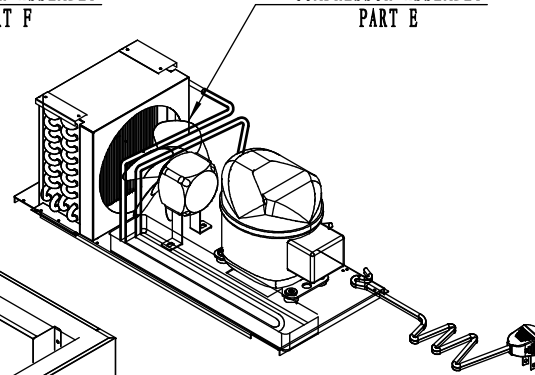

INTER TOP ASSEMBLY
PART A

EVAPORATOR ASSEMBLY
PART F

COMPRESSOR ASSEMBLY
PART E

ASSEMBLY
RT B

CABINET ASSEMBLY
PART D

SHELF ASSEMBLY
PART C

Item #	Part #	Quantity	Description
15	MSF8301AJ02	1	Rear Base For Lid
14	B0503101	2	Stainless Steel Cap Nut
13	W0604021	2	Washer For Lid Hinge
12	W0604040	2	Big Washer For Lid Hinge
11	W0604039	2	Screw For Lid Hinge
10	MSF8301AJ01	1	Lid
9	W0499200	1	Cutting Board
8	83022702	1	Bracket For Cutting Board - Left
7	MSF8301AI01	1	Support Frame For Pan
6	83011902	3	Support Strip For Pan
5	MSF830FF01	1	Counter Top Body Assembly
4	83022703	1	Bracket For Cutting Board - Right
3	83032302	1	Bracket For Controller Displayer
2	W0302024	1	Displayer Of The Controller
1	W0409878	1	Cover For Controller

Item #	Part #	Quantity	Description
7	W0604026	1	Right Top Hinge
6	W0409845	1	Door Shaft Sleeve Top
5	W0404518	1	Door Gasket
4	W0604922	1	Door Spring Rod
3	W0604028	1	Right Bottom Hinge
2	W0409843	1	Door Shaft Sleeve Bottom
1	MSF8301FC01	1	Door Body Assembly