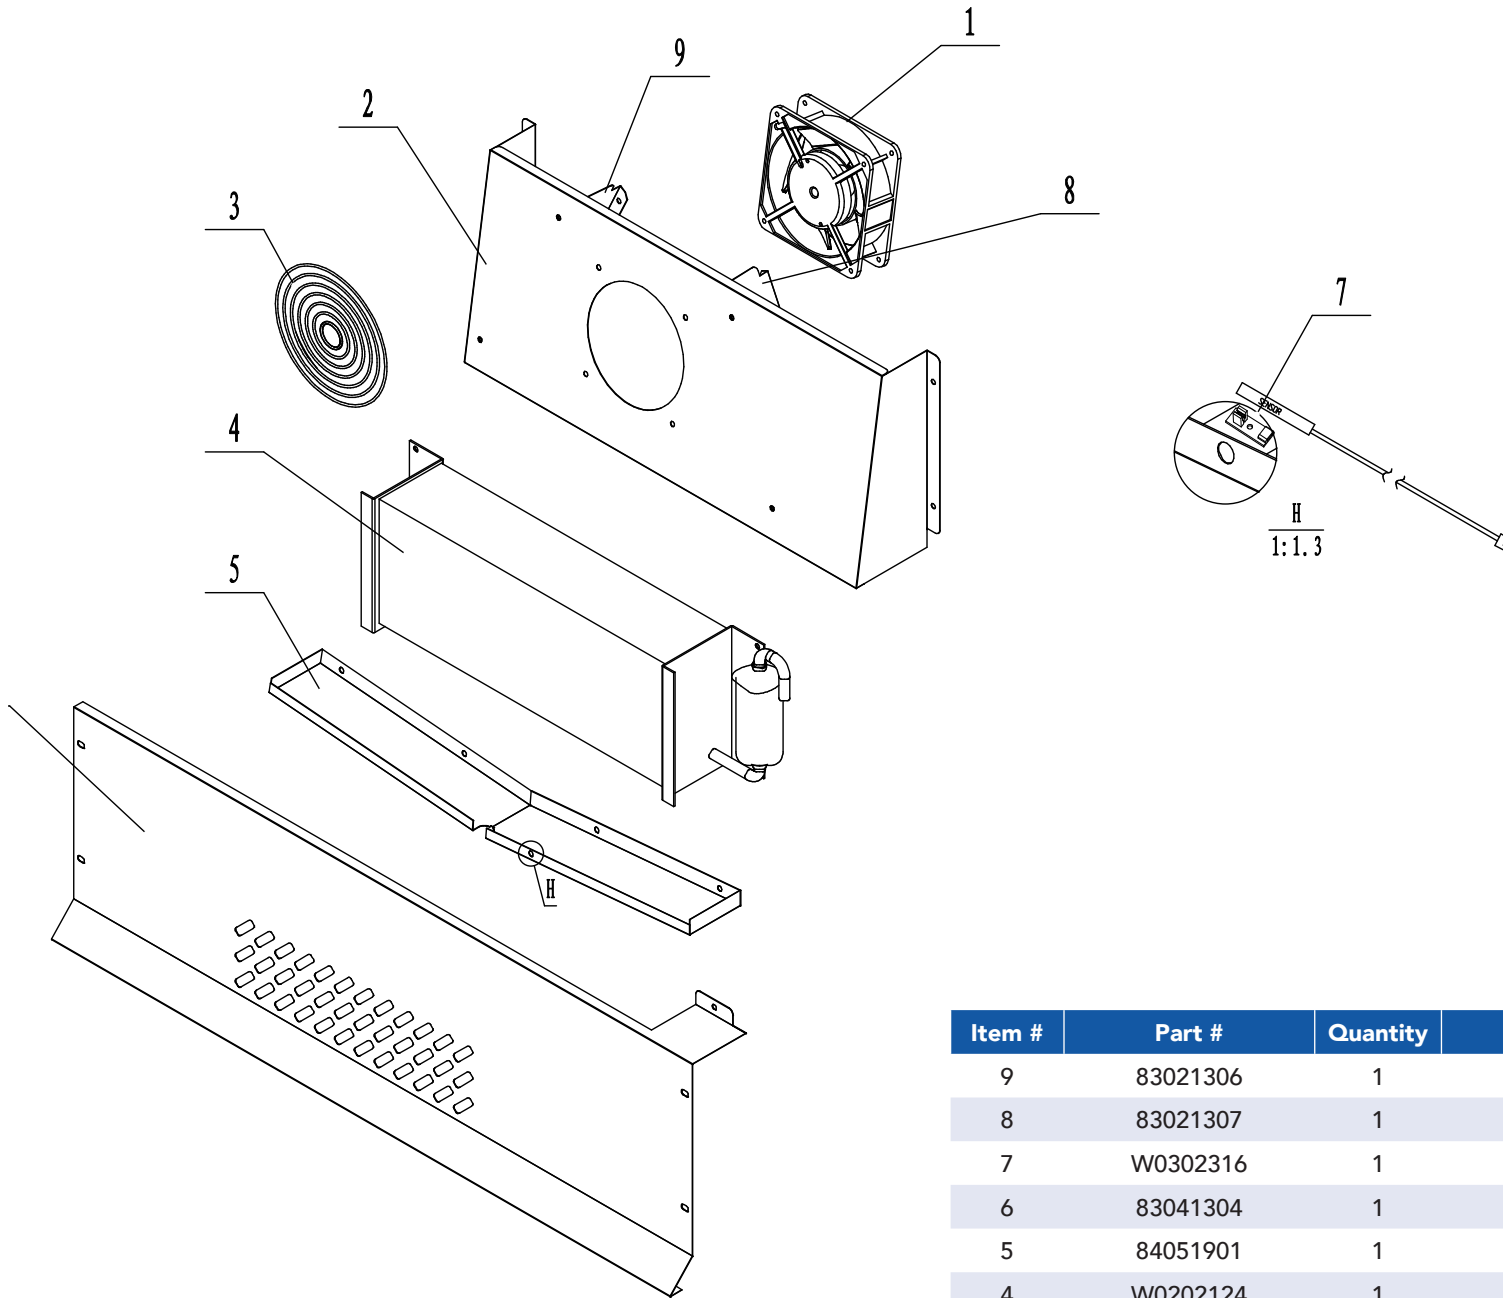

INTER TOP ASSEMBLY
PART A

EVAPORATOR ASSEMBLY
PART F

COMPRESSOR ASSEMBLY
PART E

ASSEMBLY
RT B

CABINET ASSEMBLY
PART D

SHELF ASSEMBLY
PART C

Item #	Part #	Quantity	Description
15	MSF8301AJ02	1	Rear Base For Lid
14	B0503101	2	Stainless Steel Cap Nut
13	W0604021	2	Washer For Lid Hinge
12	W0604040	2	Big Washer For Lid Hinge
11	W0604039	2	Screw For Lid Hinge
10	MSF8301AJ01	1	Lid
9	W0499200	1	Cutting Board
8	83022702	1	Bracket For Cutting Board - Left
7	MSF8301AI01	1	Support Frame For Pan
6	83011902	3	Support Strip For Pan
5	MSF830FF01	1	Counter Top Body Assembly
4	83022703	1	Bracket For Cutting Board - Right
3	83032302	1	Bracket For Controller Displayer
2	W0302024	1	Displayer Of The Controller
1	W0409878	1	Cover For Controller

Item #	Part #	Quantity	Description
7	W0604026	1	Right Top Hinge
6	W0409845	1	Door Shaft Sleeve Top
5	W0404518	1	Door Gasket
4	W0604922	1	Door Spring Rod
3	W0604028	1	Right Bottom Hinge
2	W0409843	1	Door Shaft Sleeve Bottom
1	MSF8301FC01	1	Door Body Assembly

Item #	Part #	Quantity	Description
3	W0402568	1	Shelf
2	24432012	4	Pilaster For Shelf
1	66490313	4	Shelf Support Clip

Item #	Part #	Quantity	Description
8	W0399112	1	Power Supply
7	W0409028	1	Controller Protect Cover
6	W0302017	1	Digital Controller - Main Part
5	W0409027	1	Controller Protect Box
4	W0402575	1	Rear Protect Barrier
3	B0604006	2	Caster 5" Wheel
2	B0604007	2	Caster 5" Wheel With Bracket
1	MSF8304FA01	1	Cabinet Body