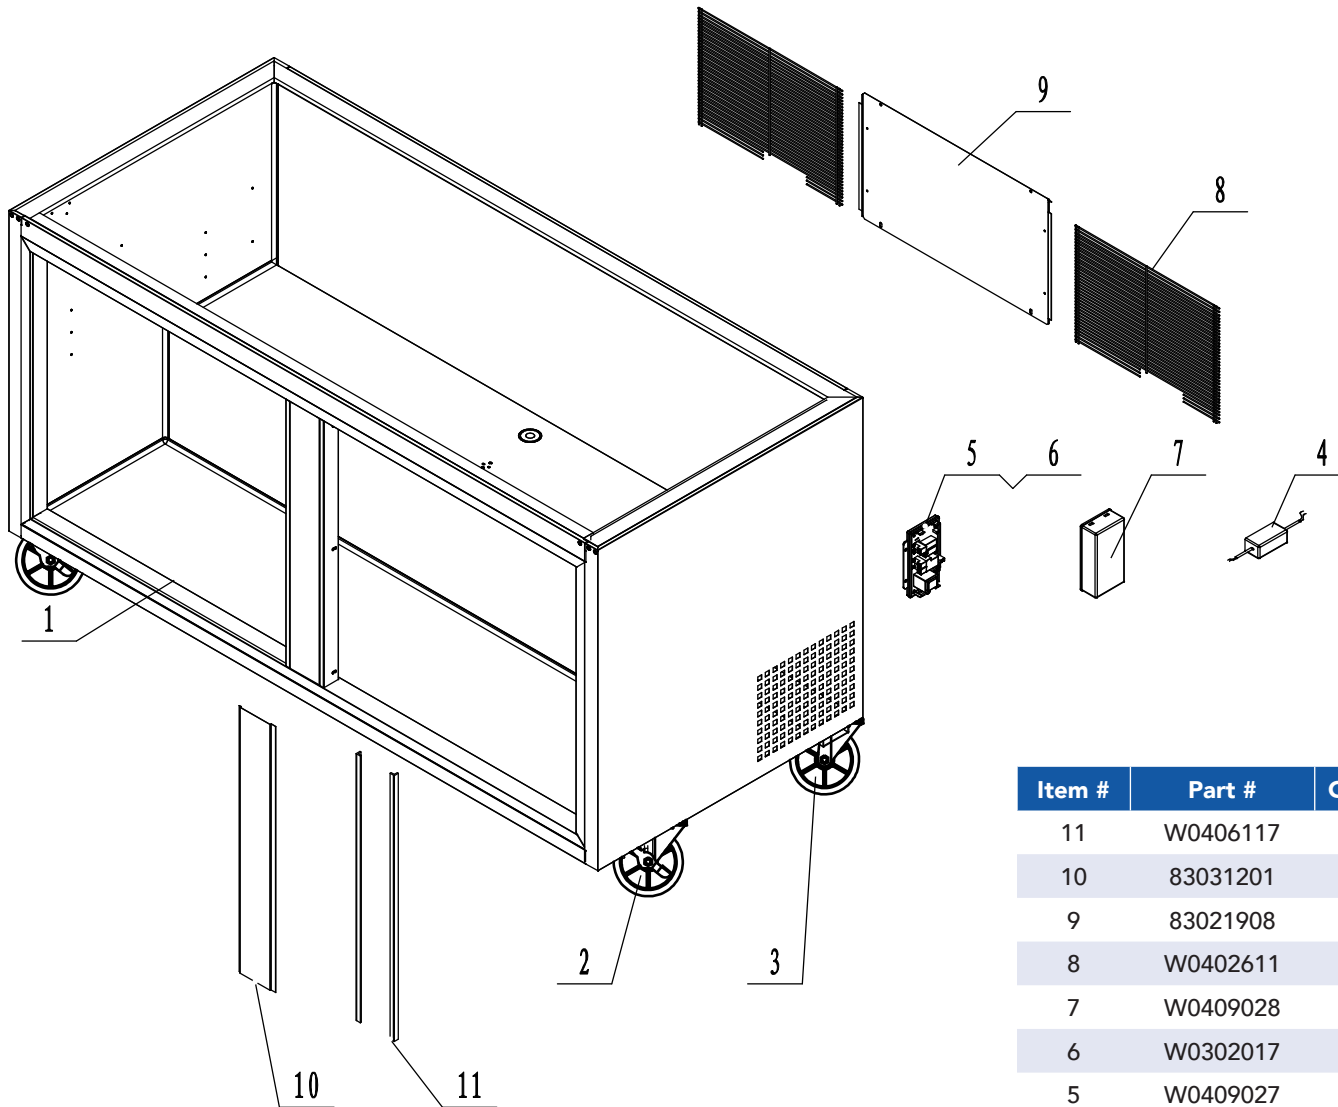

Item #	Part #	Quantity	Description
11	W0406117	2	Middle Mullion Frame Strip
10	83031201	1	Middle Mullion Front Plate
9	83021908	1	Rear Protect Cover
8	W0402611	2	Rear Protect Barrier
7	W0409028	1	Controller Protect Cover
6	W0302017	1	Digital Controller - Main Part
5	W0409027	1	Controller Protect Cover
4	W0399112	1	Power Supply
3	B0604006	2	Caster - 5" Wheel
2	B0604007	2	Caster - 5" Wheel With Bracket
1	MSF8302FA01	1	Cabinet Body