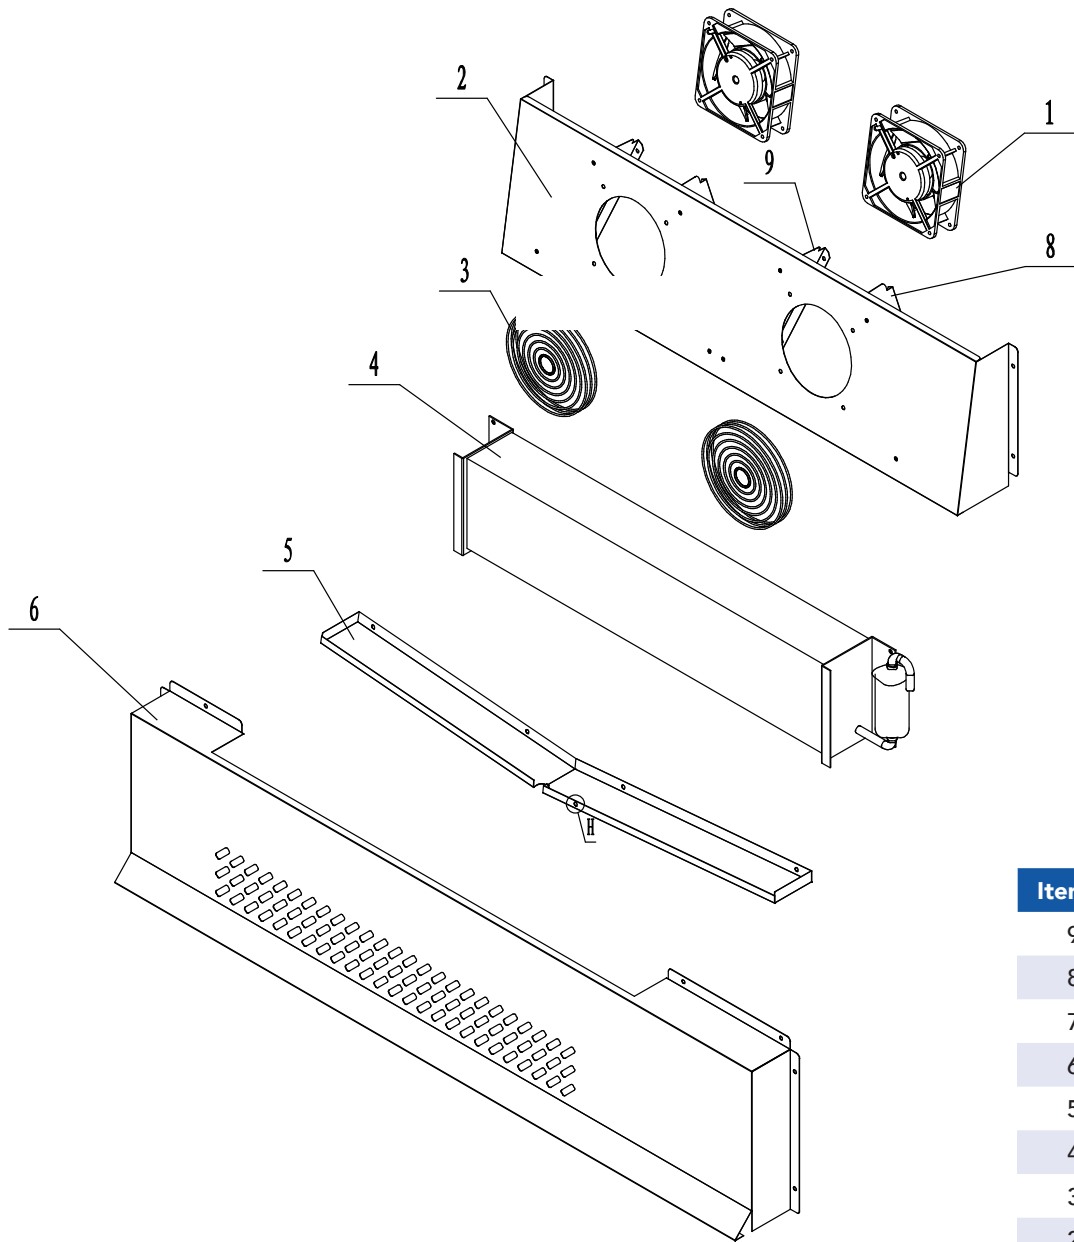

COUNTER TOP ASSEMBLY
PART A

COMPRESSOR ASSEMBLY
PART E

EVAPORATOR ASSEMBLY
PART F

CABINET ASSEMBLY
PART D

DOOR ASSEMBLY
PART B

SHELF ASSEMBLY
PART C

Item #	Part #	Quantity	Description
4	MGF8403FF01	1	Counter Top Body
3	83032302	1	Bracket For Controller Displayer
2	W0302024	1	Displayer Of The Controller
1	W0409878	1	Cover For Controller

Item #	Part #	Quantity	Description
10	W0604029	1	Left Bottom Hinge
9	MSF8303FC01	1	Door Body Assembly - Left
8	W0604027	1	Left Top Hinge
7	W0604026	1	Right Top Hinge
6	W0409845	2	Door Shaft Sleeve Top
5	W0404519	2	Door Gasket
4	W0604922	2	Door Spring Rod
3	W0604028	1	Right Bottom Hinge
2	W0409843	2	Door Shaft Sleeve Bottom
1	MSF8303FC02	1	Door Body Assembly - Right

Item #	Part #	Quantity	Description
3	W0402569	2	Shelf
2	24432012	8	Pilaster For Shelf
1	66490313	8	Shelf Support Clip

Item #	Part #	Quantity	Description
11	W0406117	2	Middle Mullion Frame Strip
10	83031201	1	Middle Mullion Front Plate
9	83021908	1	Rear Protect Cover
8	W0402611	2	Rear Protect Barrier
7	W0409028	1	Controller Protect Cover
6	W0302017	1	Digital Controller - Main Part
5	W0409027	1	Controller Protect Cover
4	W0399112	1	Power Supply
3	B0604006	2	Caster - 5" Wheel
2	B0604007	2	Caster - 5" Wheel With Bracket
1	MSF8302FA01	1	Cabinet Body