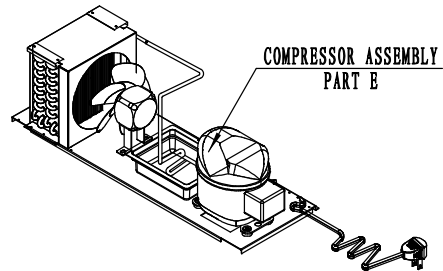

COUNTER TOP ASSEMBLY
PART A

COMPRESSOR ASSEMBLY
PART E

EVAPORATOR ASSEMBLY
PART F

CABINET ASSEMBLY
PART D

DOOR ASSEMBLY
PART B

SHELF ASSEMBLY
PART C

Item #	Part #	Quantity	Description
4	MGF8403FF01	1	Counter Top Body
3	83032302	1	Bracket For Controller Displayer
2	W0302024	1	Displayer Of The Controller
1	W0409878	1	Cover For Controller

Item #	Part #	Quantity	Description
10	W0604029	1	Left Bottom Hinge
9	MSF8303FC01	1	Door Body Assembly - Left
8	W0604027	1	Left Top Hinge
7	W0604026	1	Right Top Hinge
6	W0409845	2	Door Shaft Sleeve Top
5	W0404519	2	Door Gasket
4	W0604922	2	Door Spring Rod
3	W0604028	1	Right Bottom Hinge
2	W0409843	2	Door Shaft Sleeve Bottom
1	MSF8303FC02	1	Door Body Assembly - Right