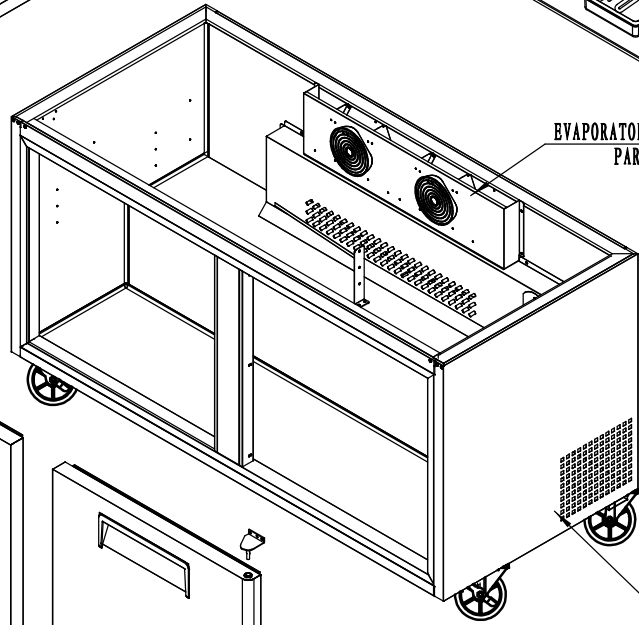

COUNTER TOP ASSEMBLY
PART A

COMPRESSOR ASSEMBLY
PART E

EVAPORATOR ASSEMBLY
PART F

CABINET ASSEMBLY
PART D

DOOR ASSEMBLY
PART B

SHELF ASSEMBLY
PART C

Item #	Part #	Quantity	Description
4	MGF8403FF01	1	Counter Top Body
3	83032302	1	Bracket For Controller Displayer
2	W0302024	1	Displayer Of The Controller
1	W0409878	1	Cover For Controller

Item #	Part #	Quantity	Description
10	W0604029	1	Left Bottom Hinge
9	MSF8303FC01	1	Door Body Assembly - Left
8	W0604027	1	Left Top Hinge
7	W0604026	1	Right Top Hinge
6	W0409845	2	Door Shaft Sleeve Top
5	W0404519	2	Door Gasket
4	W0604922	2	Door Spring Rod
3	W0604028	1	Right Bottom Hinge
2	W0409843	2	Door Shaft Sleeve Bottom
1	MSF8303FC02	1	Door Body Assembly - Right