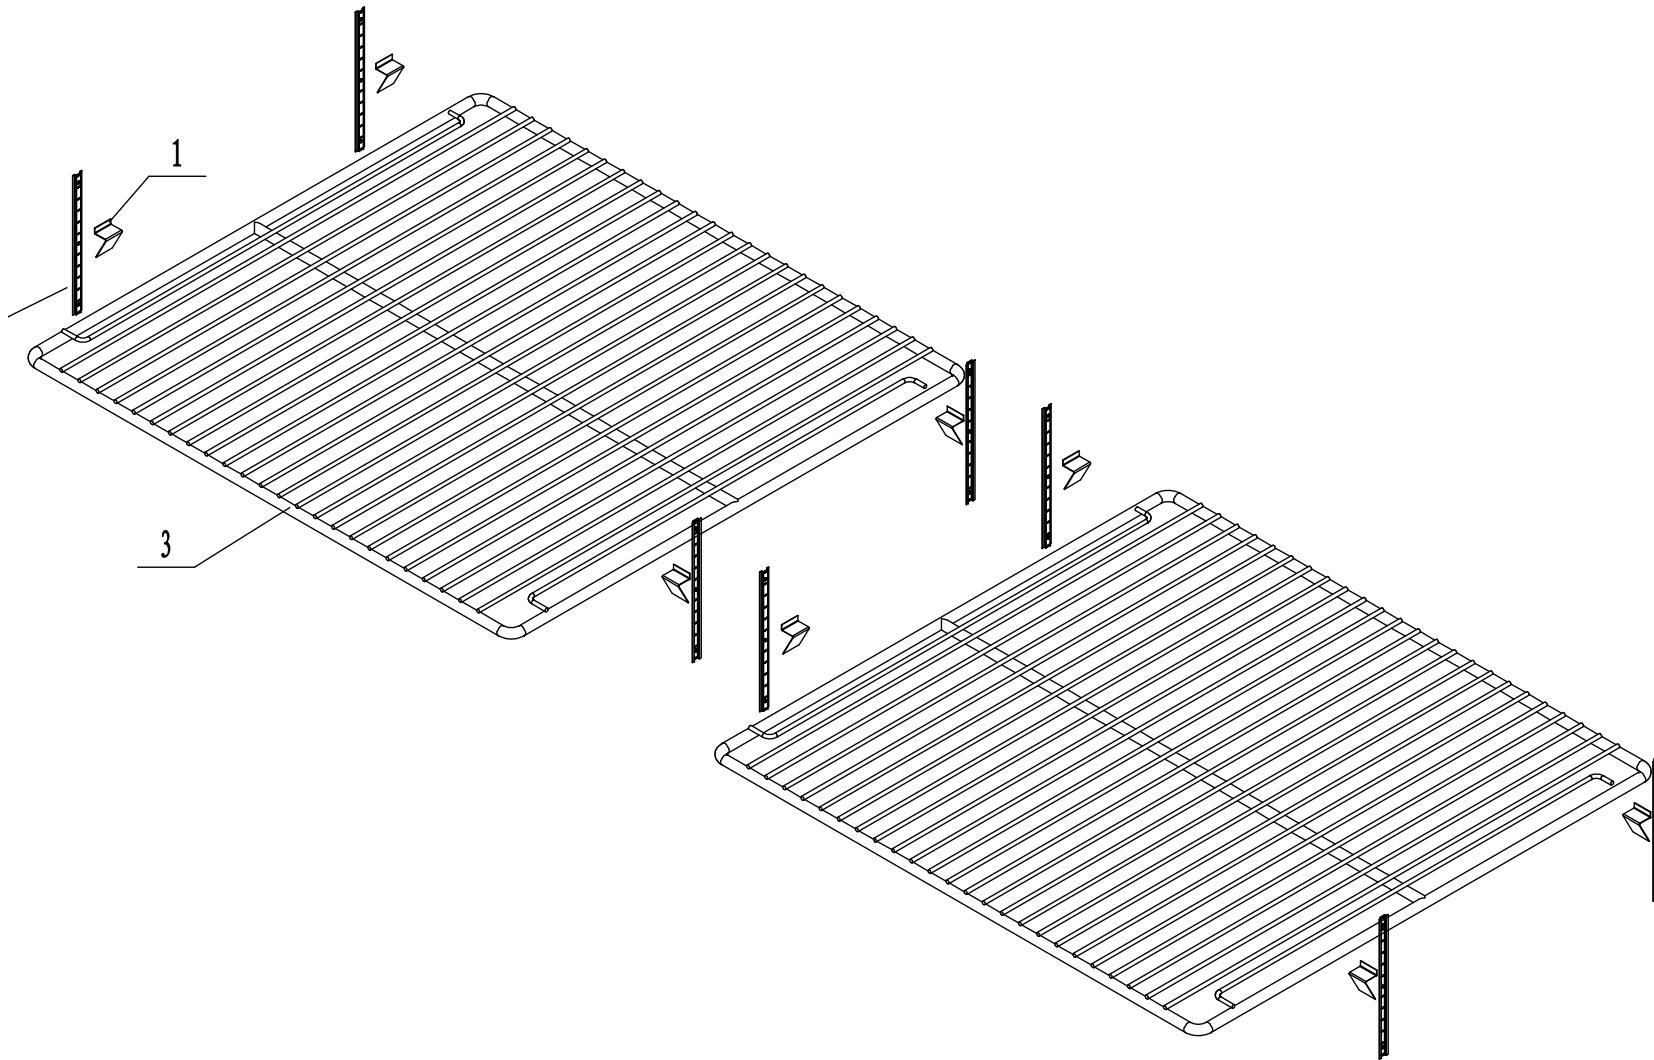

COUNTER TOP ASSEMBLY
PART A

COMPRESSOR ASSEMBLY
PART E

EVAPORATOR ASSEMBLY
PART F

CABINET ASSEMBLY
PART D

DOOR ASSEMBLY
PART B

SHELF ASSEMBLY
PART C

Item #	Part #	Quantity	Description
4	MGF8403FF01	1	Counter Top Body
3	83032302	1	Bracket For Controller Displayer
2	W0302024	1	Displayer Of The Controller
1	W0409878	1	Cover For Controller

Item #	Part #	Quantity	Description
10	W0604029	1	Left Bottom Hinge
9	MSF8303FC01	1	Door Body Assembly - Left
8	W0604027	1	Left Top Hinge
7	W0604026	1	Right Top Hinge
6	W0409845	2	Door Shaft Sleeve Top
5	W0404519	2	Door Gasket
4	W0604922	2	Door Spring Rod
3	W0604028	1	Right Bottom Hinge
2	W0409843	2	Door Shaft Sleeve Bottom
1	MSF8303FC02	1	Door Body Assembly - Right