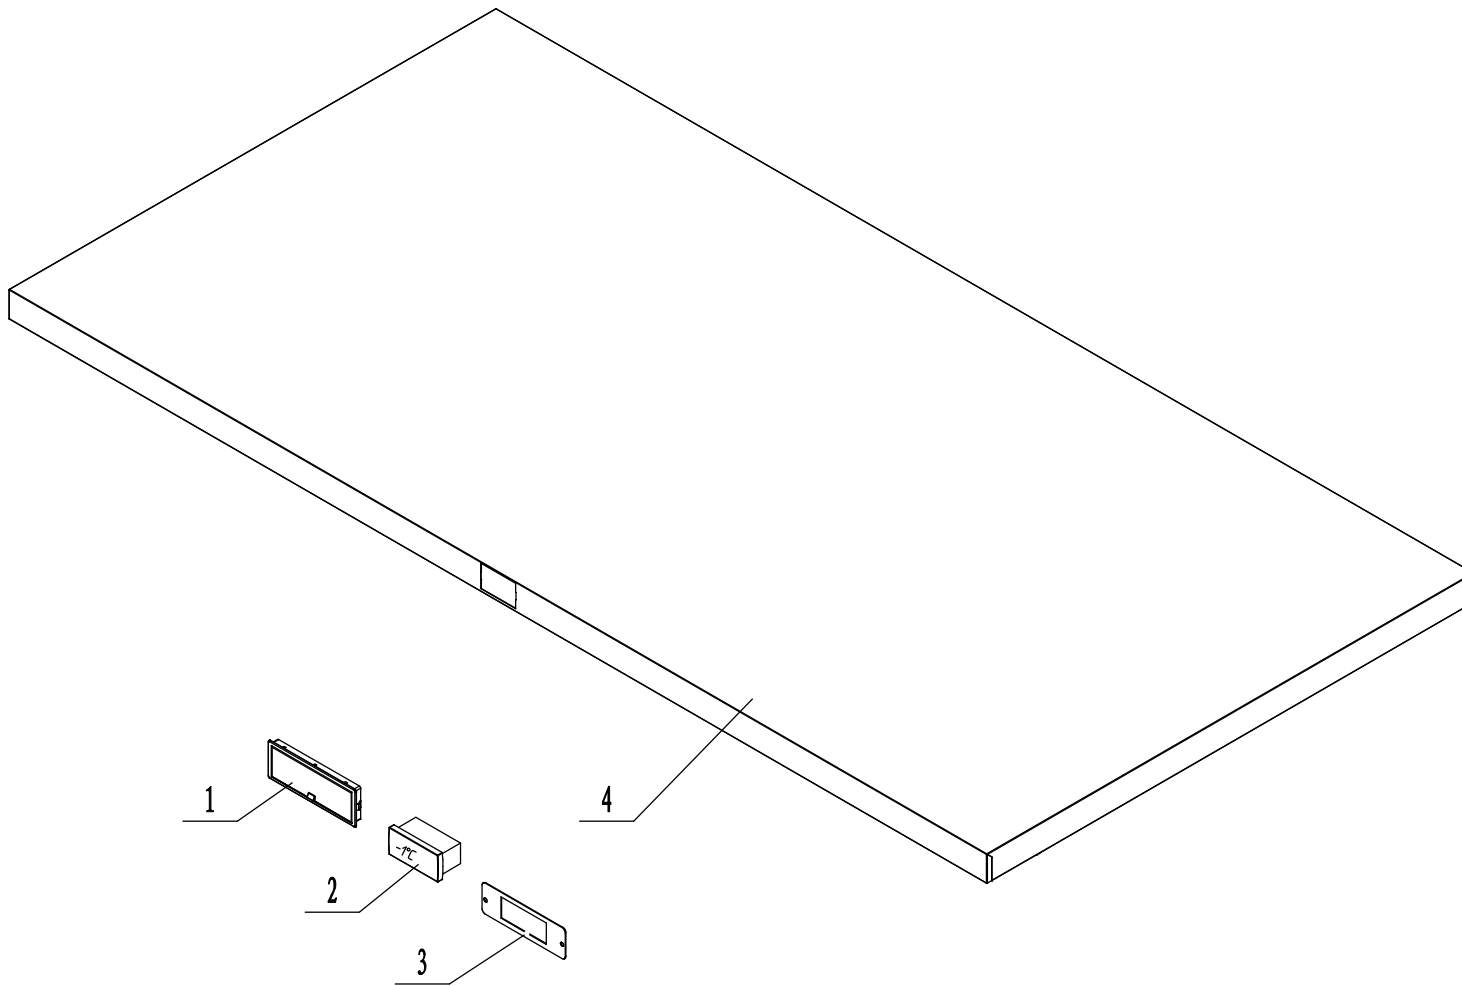

COUNTER TOP ASSEMBLY
PART A

COMPRESSOR ASSEMBLY
PART E

EVAPORATOR ASSEMBLY
PART F

CABINET ASSEMBLY
PART D

DOOR ASSEMBLY
PART B

SHELF ASSEMBLY
PART C

Item #	Part #	Quantity	Description
4	MGF8403FF01	1	Counter Top Body
3	83032302	1	Bracket For Controller Displayer
2	W0302024	1	Displayer Of The Controller
1	W0409878	1	Cover For Controller

Item #	Part #	Quantity	Description
10	W0604029	1	Left Bottom Hinge
9	MSF8303FC01	1	Door Body Assembly - Left
8	W0604027	1	Left Top Hinge
7	W0604026	1	Right Top Hinge
6	W0409845	2	Door Shaft Sleeve Top
5	W0404519	2	Door Gasket
4	W0604922	2	Door Spring Rod
3	W0604028	1	Right Bottom Hinge
2	W0409843	2	Door Shaft Sleeve Bottom
1	MSF8303FC02	1	Door Body Assembly - Right