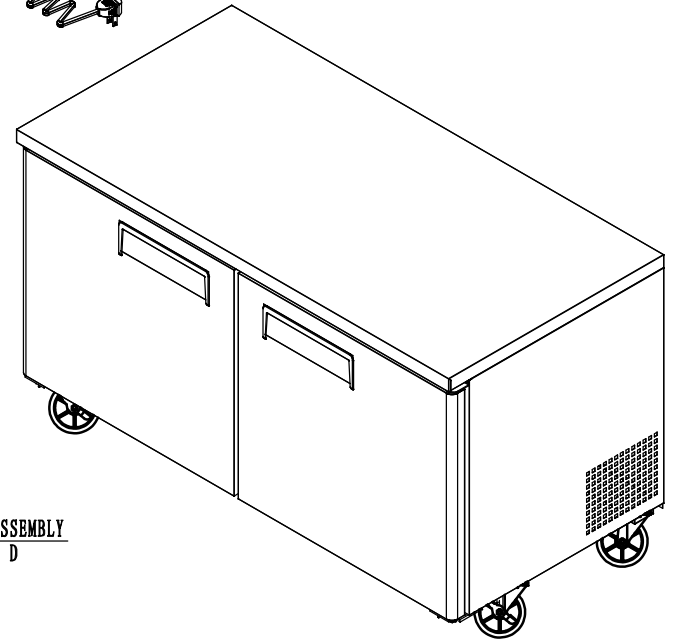

COUNTER TOP ASSEMBLY
PART A

COMPRESSOR ASSEMBLY
PART E

EVAPORATOR ASSEMBLY
PART F

CABINET ASSEMBLY
PART D

DOOR ASSEMBLY
PART B

SHELF ASSEMBLY
PART C

Item #	Part #	Quantity	Description
4	MGF8403FF01	1	Counter Top Body
3	83032302	1	Bracket For Controller Displayer
2	W0302024	1	Displayer Of The Controller
1	W0409878	1	Cover For Controller

Item #	Part #	Quantity	Description
10	W0604029	1	Left Bottom Hinge
9	MSF8303FC01	1	Door Body Assembly - Left
8	W0604027	1	Left Top Hinge
7	W0604026	1	Right Top Hinge
6	W0409845	2	Door Shaft Sleeve Top
5	W0404519	2	Door Gasket
4	W0604922	2	Door Spring Rod
3	W0604028	1	Right Bottom Hinge
2	W0409843	2	Door Shaft Sleeve Bottom
1	MSF8303FC02	1	Door Body Assembly - Right