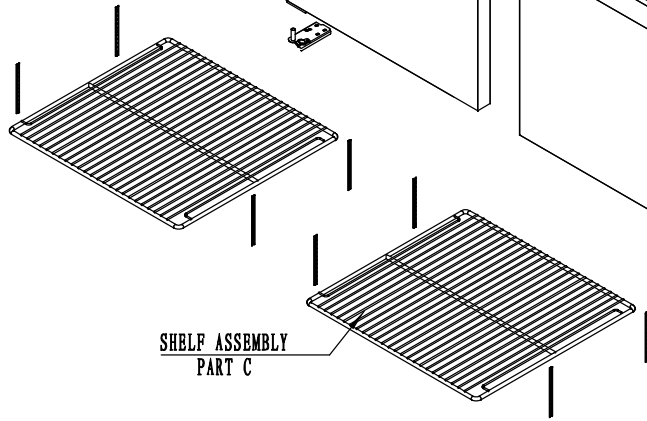

COUNTER TOP ASSEMBLY
PART A

COMPRESSOR ASSEMBLY
PART E

EVAPORATOR ASSEMBLY
PART F

CABINET ASSEMBLY
PART D

DOOR ASSEMBLY
PART B

SHELF ASSEMBLY
PART C

Item #	Part #	Quantity	Description
4	MGF8403FF01	1	Counter Top Body
3	83032302	1	Bracket For Controller Displayer
2	W0302024	1	Displayer Of The Controller
1	W0409878	1	Cover For Controller

Item #	Part #	Quantity	Description
10	W0604029	1	Left Bottom Hinge
9	MSF8303FC01	1	Door Body Assembly - Left
8	W0604027	1	Left Top Hinge
7	W0604026	1	Right Top Hinge
6	W0409845	2	Door Shaft Sleeve Top
5	W0404519	2	Door Gasket
4	W0604922	2	Door Spring Rod
3	W0604028	1	Right Bottom Hinge
2	W0409843	2	Door Shaft Sleeve Bottom
1	MSF8303FC02	1	Door Body Assembly - Right