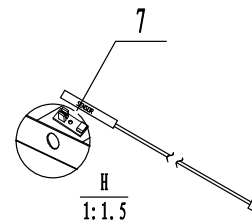

Item #	Part #	Quantity	Description
9	83021306	2	Evap Air Guide Left
8	83021307	2	Evap Air Guide Right
7	W0302316	1	Room Sensor Probe
6	84031702	1	Cover For Evaporator
5	84061901	1	Evaporator Drain Pan
4	W0202121	1	Evaporator
3	W0604065	2	Protect Grid For Evap Motor
2	83021308	1	Cover For Evap Motor
1	W0301101	2	Evaporator Motor