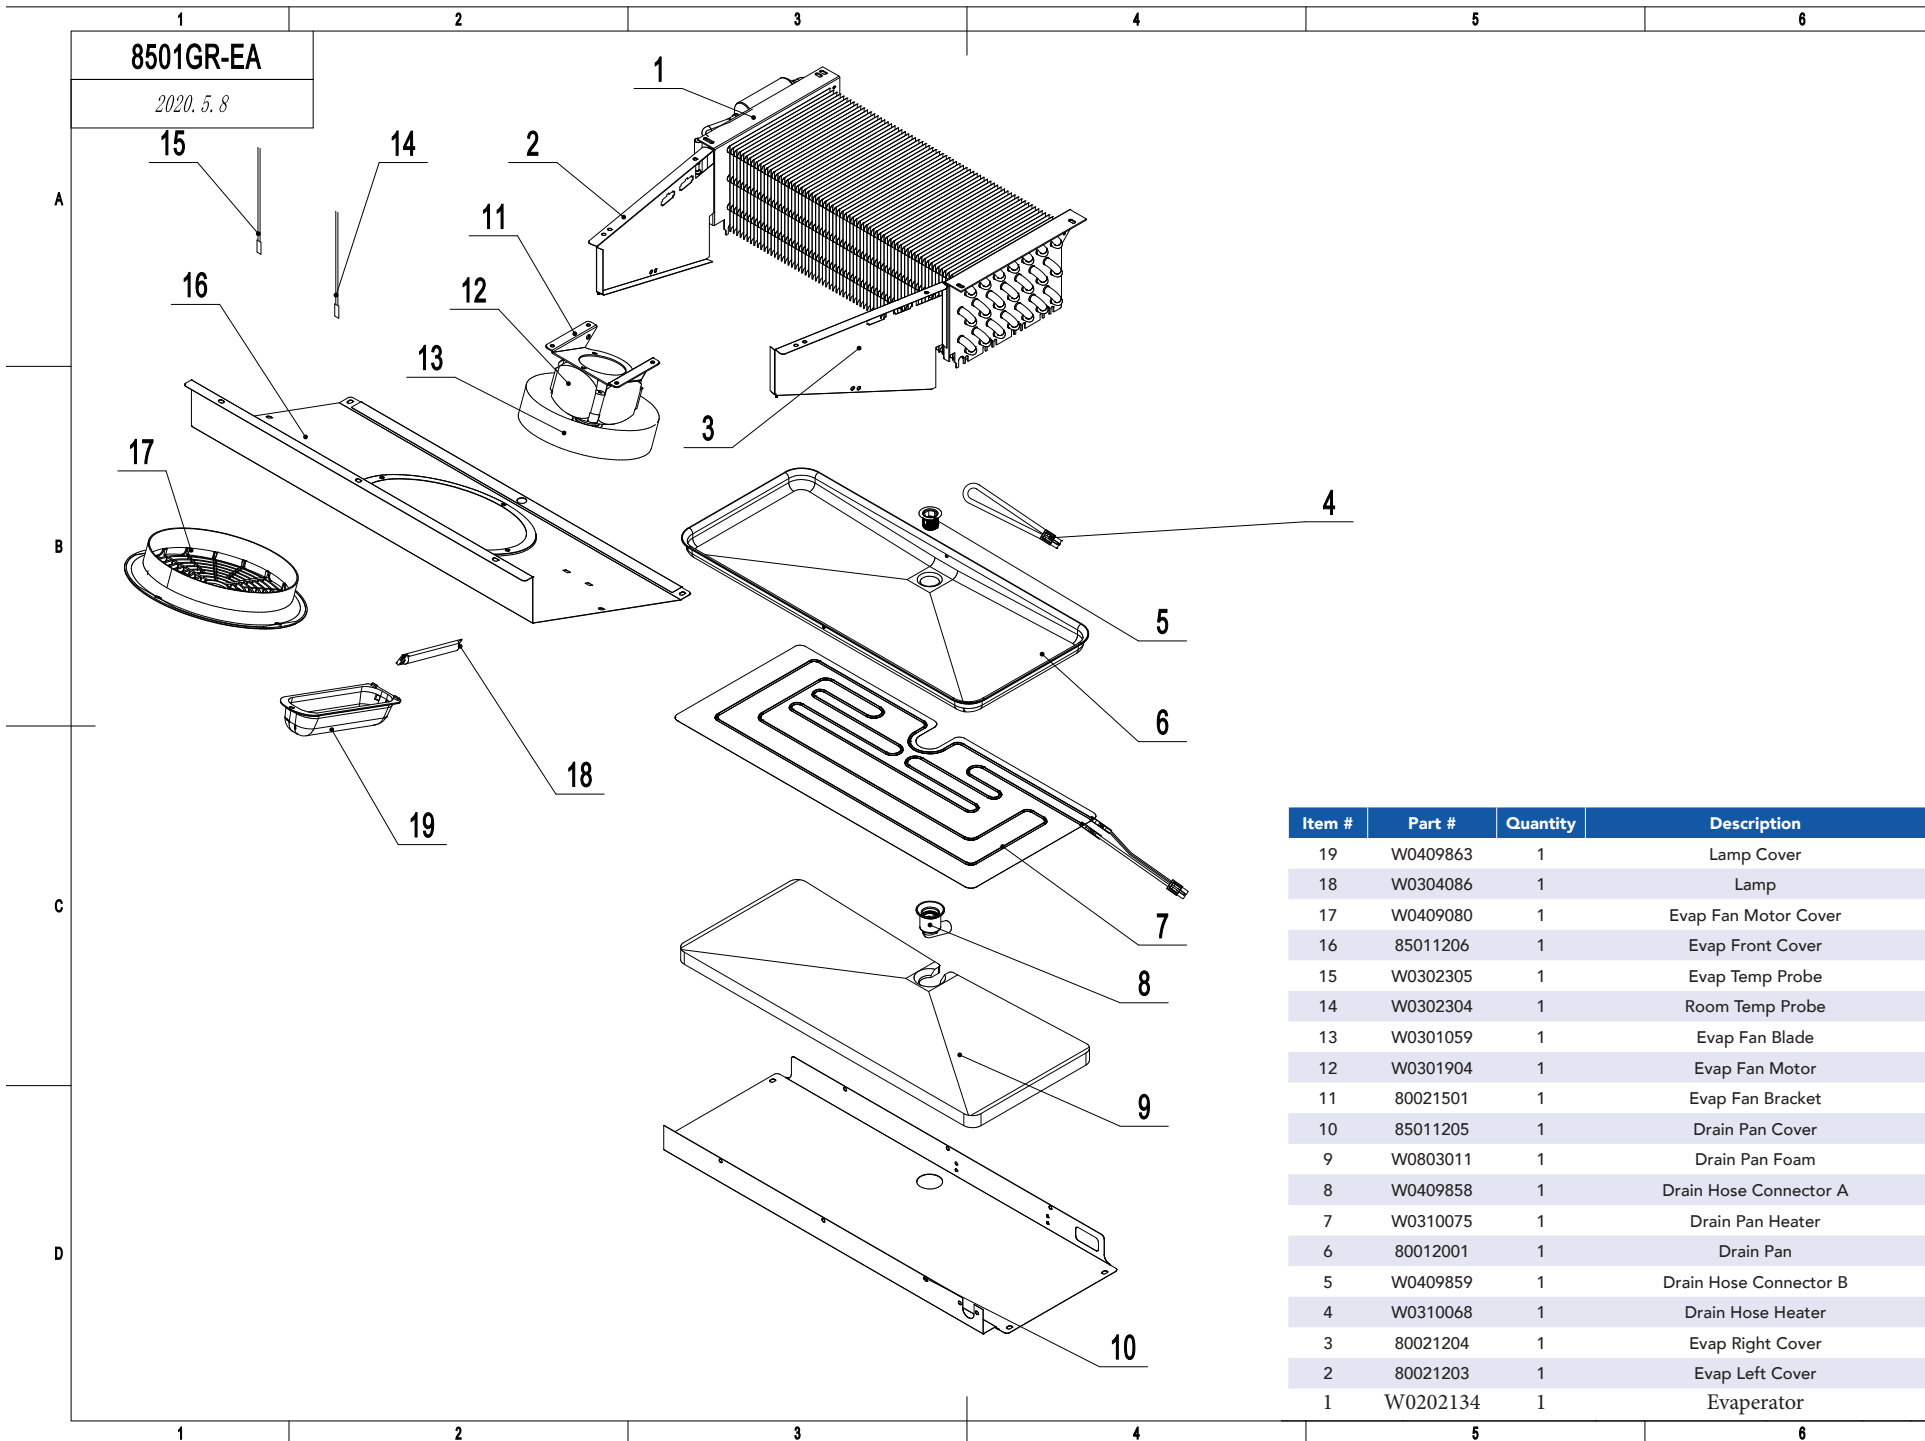

Item #	Part #	Quantity	Description
19	W0409863	1	Lamp Cover
18	W0304086	1	Lamp
17	W0409080	1	Evap Fan Motor Cover
16	85011206	1	Evap Front Cover
15	W0302305	1	Evap Temp Probe
14	W0302304	1	Room Temp Probe
13	W0301059	1	Evap Fan Blade
12	W0301904	1	Evap Fan Motor
11	80021501	1	Evap Fan Bracket
10	85011205	1	Drain Pan Cover
9	W0803011	1	Drain Pan Foam
8	W0409858	1	Drain Hose Connector A
7	W0310075	1	Drain Pan Heater
6	80012001	1	Drain Pan
5	W0409859	1	Drain Hose Connector B
4	W0310068	1	Drain Hose Heater
3	80021204	1	Evap Right Cover
2	80021203	1	Evap Left Cover
1	W0202134	1	Evaporator