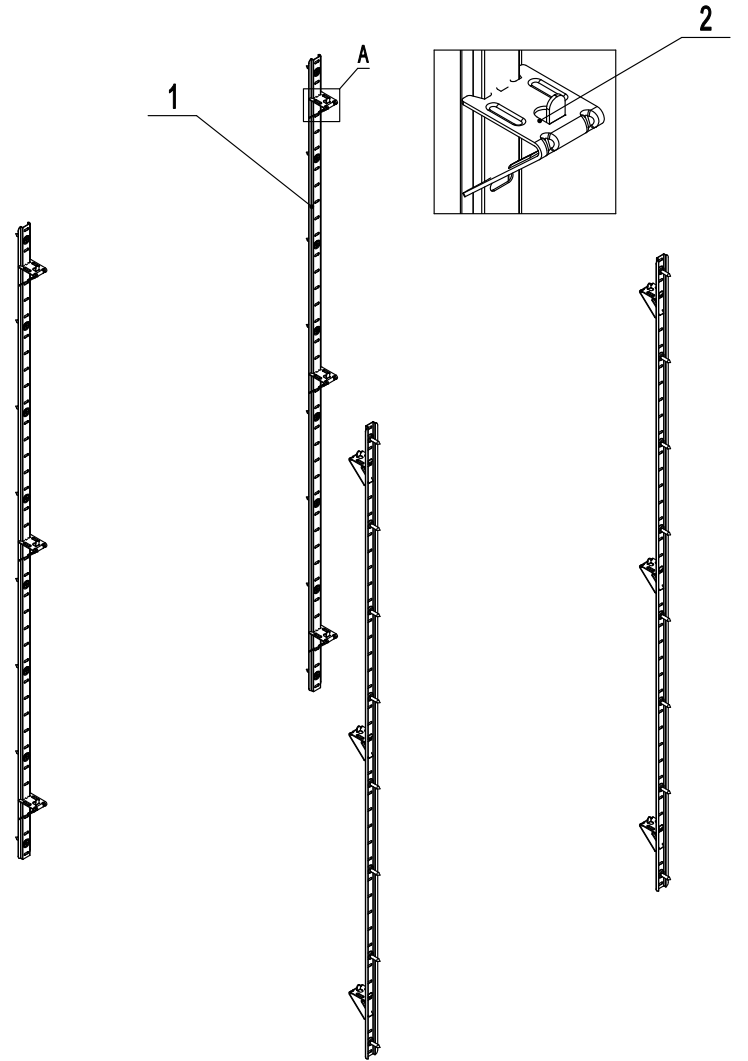

5

6

Item #	Part #	Quantity	Description
7	W0409272	2	Black Grille Clip
6	W0410351	1	Black Grille
3	W0308012	2	Door Switch
2	W0604007	1	Lock
1	85011414	1	Top Panel

1

2

3

4

5

6

Item #	Part #	Quantity	Description
19	W0409863	1	Lamp Cover
18	W0304086	1	Lamp
17	W0409080	1	Evap Fan Motor Cover
16	85011206	1	Evap Front Cover
15	W0302305	1	Evap Temp Probe
14	W0302304	1	Room Temp Probe
13	W0301059	1	Evap Fan Blade
12	W0301904	1	Evap Fan Motor
11	80021501	1	Evap Fan Bracket
10	85011205	1	Drain Pan Cover
9	W0803011	1	Drain Pan Foam
8	W0409858	1	Drain Hose Connector A
7	W0310075	1	Drain Pan Heater
6	80012001	1	Drain Pan
5	W0409859	1	Drain Hose Connector B
4	W0310068	1	Drain Hose Heater
3	80021204	1	Evap Right Cover
2	80021203	1	Evap Left Cover
1	W0202134	1	Evaporator

8501GR-SA

A

B

C

D

Item #	Part #	Quantity	Description
3	W0402393	3	Shelf
2	66490313	12	Shelf Clip
1	80037410	4	Pilastor For Shelf

8501GR-CCA

2020. 5. 8