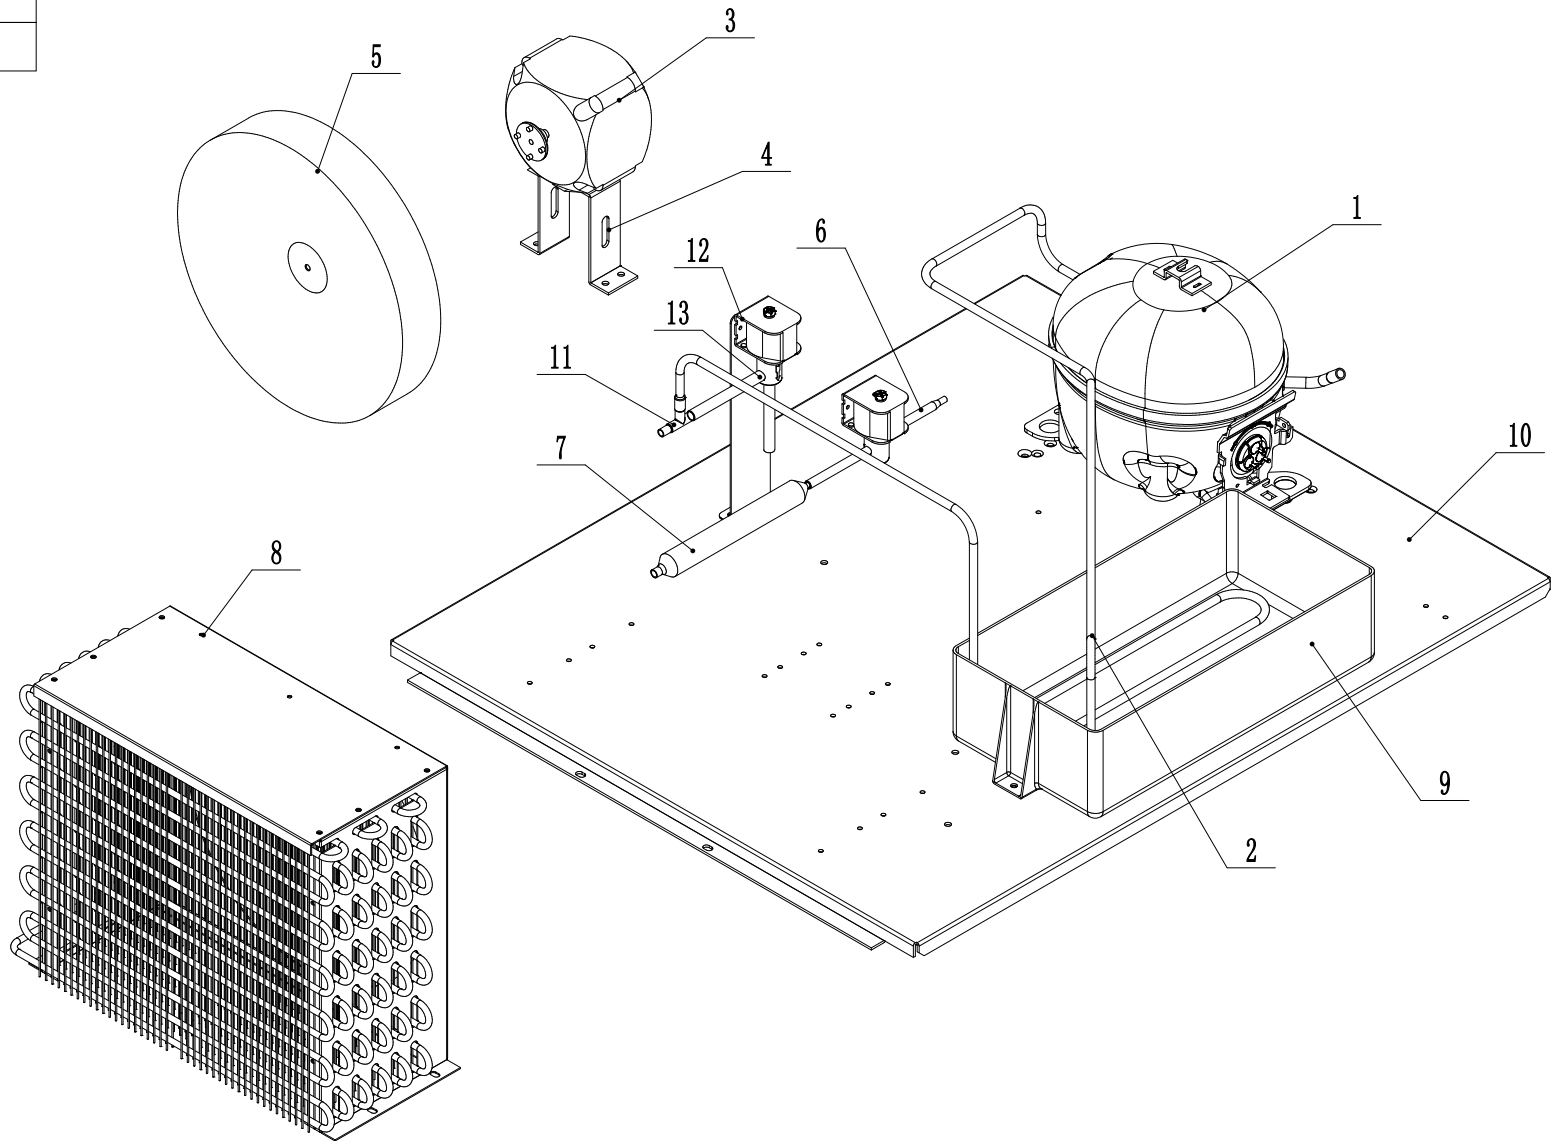

6

Item #	Part #	Quantity	Description
19	W0409863	1	Lamp Cover
18	W0304086	1	Lamp
17	W0409080	1	Evap Fan Motor Cover
16	85011206	1	Evap Front Cover
15	W0302305	1	Evap Temp Probe
14	W0302304	1	Room Temp Probe
13	W0301059	1	Evap Fan Blade
12	W0301904	1	Evap Fan Motor
11	80021501	1	Evap Fan Bracket
10	85011205	1	Drain Pan Cover
9	W0803011	1	Drain Pan Foam
8	W0409858	1	Drain Hose Connector A
7	W0310075	1	Drain Pan Heater
6	80012001	1	Drain Pan
5	W0409859	1	Drain Hose Connector B
4	W0310068	1	Drain Hose Heater
3	80021204	1	Evap Right Cover
2	80021203	1	Evap Left Cover
1	W0202134	1	Evaporator

8501GR-SA

A

B

C

D

Item #	Part #	Quantity	Description
3	W0402393	3	Shelf
2	66490313	12	Shelf Clip
1	80037410	4	Pilastor For Shelf

8501GR-CCA

2020. 5. 8