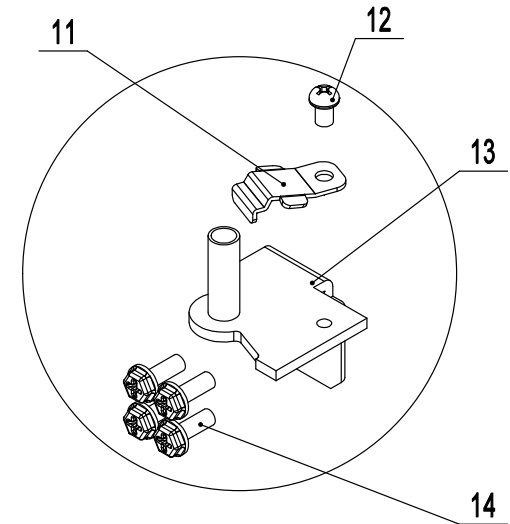

Item #	Part #	Quantity	Description	Item #	Part #	Quantity	Description
20	W0308019	1	Power Switch	10	W0310097	1	Cabinet Wire Heater
19	W0399115	1	LED Power	9	W0410455	1	Top Frame Cover
18	W0409883	1	Controller Bracket	8	W0410446	2	Left - Right Frame Cover
17	W0210616	1	Low Pressure Coil Back to Comp	7	W0410456	1	Bottom Frame Cover
16	W0402273	1	Back Bottom Barrier	6	85010453	1	Comp & Cond Assembly
15	B0604413	2	4" Caster Without Brake	5	85010452	1	Shelf Assembly
14	B0604421	2	4" Caster With Brake	4	85010451	1	Evaporator Assembly
13	85041609	1	Right Fastener For Top Panel	3	85010450	1	Top Panel Assembly
12	85041801	2	Fastener For Bottom Panel	2	85010402	1	Door Assembly
11	85041610	1	Left Fastener For Top Panel	1	85010420	1	Bottom Panel

8501-LMDA

2023. 2

A

B

C

D

Item #	Part #	Quantity	Description
14	B0506044	1	Screw M6x16
13	W0604024	1	Right - Bottom Hinge
12	B0599270	1	SS Screw M6x8
11	W0604038	1	Door Brake - Bottom
7	W0604401	1	Door Spring Bar
6	W0409843	1	Door Shaft Sleeve - Bottom
5	W0604030	1	Door Brake - Right
4	85010201	1	Right Door
3	W0404601	1	Door Gasket
2	W0409842	1	Door Shaft Sleeve - Top
1	W0604022	1	Right - Top Hinge