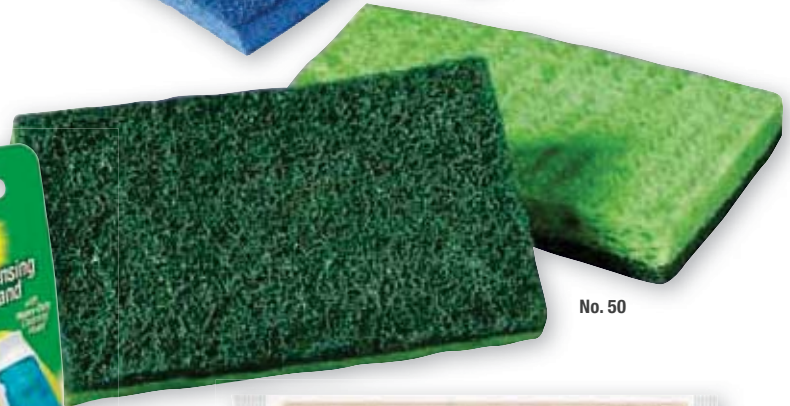

No. 63

Scotch-Brite™ Light Duty Scrub Sponge 63

Light duty cleaning pad/sponge won't scratch or mar most surfaces. Typical applications: stainless steel, glass, ceramic, fine china, porcelain, countertops and non-stick surfaces.

No. 9489

Scotch-Brite™ Soft Scour!™ 9489

This sponge combines no-scratch scrubbing and moisture pick-up all in one! One side scours and the other side wipes up spills or carries cleaning solution to the work surface. Typical applications include tubs, sinks, showers, windows, mirrors and walls.

No. 50

Scotch-Brite™ Rescue™ Soap Pad 50

This scrub sponge features a double-action design for easier and more efficient cleaning of pots and pans. The sponge side is full of long-lasting, hard-working detergent that quickly and efficiently removes grease and food particles. The Scotch-Brite™ Scour Pad No. 96 material easily scours away heavy grime and won't sliver, rust or stain like steel wool pads.

Scotch-Brite™ Greener Clean Natural Fiber Non-Scratch Scrub Sponge 97030

Non-Scratch scrubbing fibers are made from 50% natural agave plant, a highly flexible and renewable resource. Sponge contains 100% natural materials, of which 23% is recycled paper. Won't scratch or mark most surfaces and can be used on cookware (pots, pans, utensils), non-stick surfaces, dishes, countertops, tables and kitchen equipment.