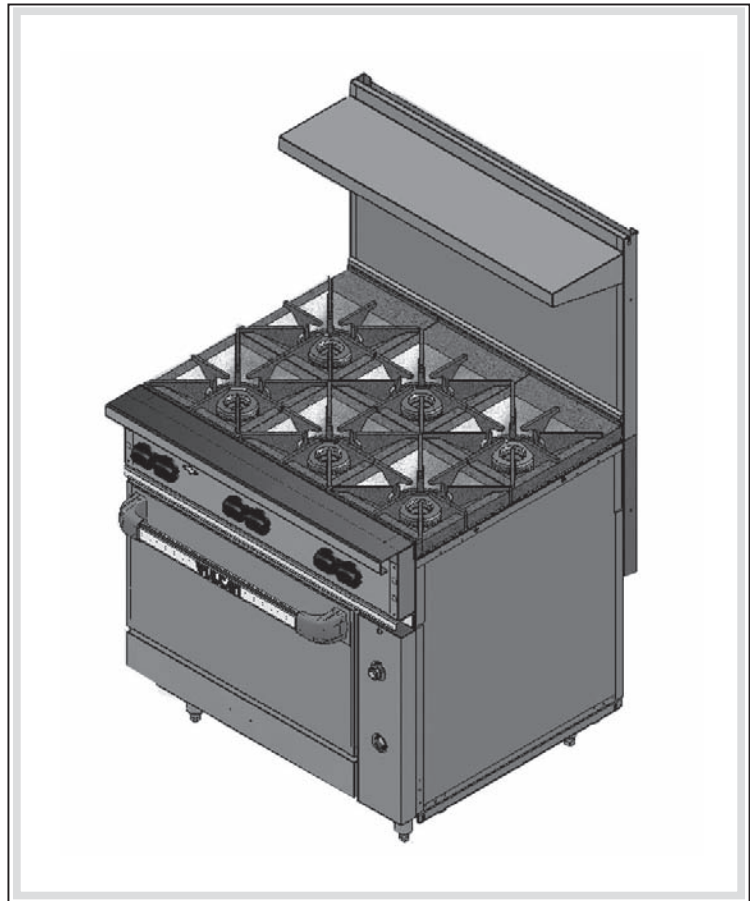

For additional information on Vulcan-Hart Company or to locate an authorized parts and service provider in your area, visit our website at www.vulcanequipment.com