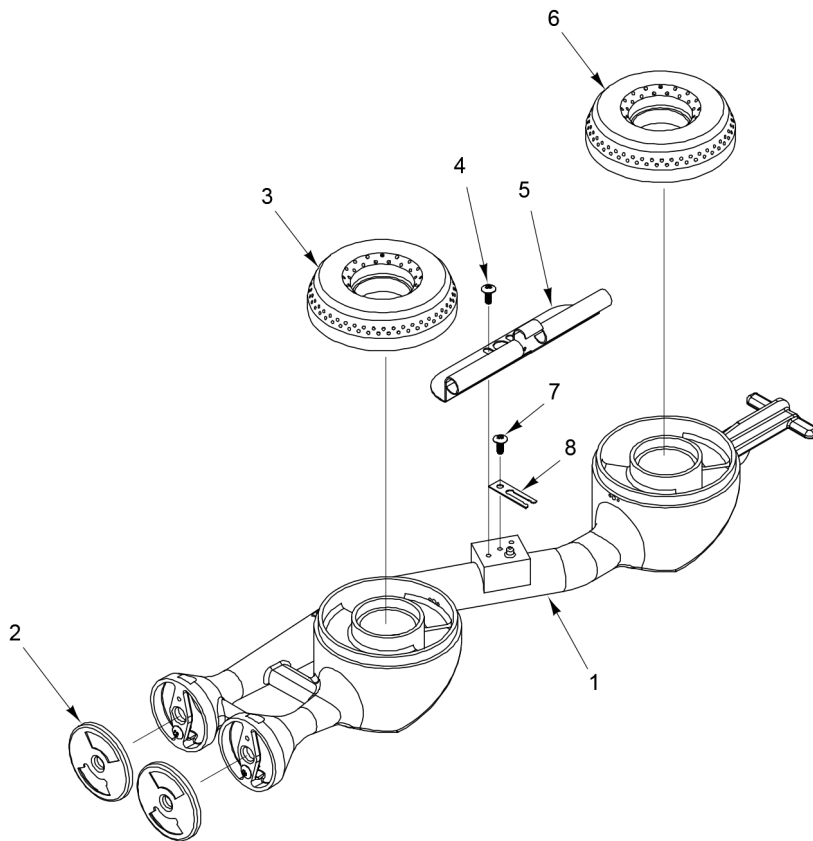

Table of Contents

5	ORIFICE CHART
7	OPEN TOP BURNER ASSEMBLY
9	OPEN TOP BURNER MODULE (12 INCH)
11	OPEN TOP BURNER MODULE (24 INCH)
13	OPEN TOP BURNER MODULE (36 INCH)
15	GRIDDLE TOP MODULE (12 INCH)
17	GRIDDLE TOP MODULE (24 INCH)
19	GRIDDLE TOP MODULE (36 INCH)
21	GRIDDLE MANIFOLD AND VALVES (24 INCH)
23	GRIDDLE MANIFOLD AND VALVES (36 INCH)
25	THERMOSTAT GRIDDLE CONTROL ASSEMBLY (24 INCH)
27	THERMOSTAT GRIDDLE CONTROL ASSEMBLY (36 INCH)
29	GRIDDLE/BROILER BURNER AND MANIFOLD
31	GRIDDLE/BROILER PANELS
33	STANDARD OVEN CONTROL (24 INCH)
35	STANDARD OVEN CONTROL (30 INCH)
37	CONVECTION OVEN CONTROL (30 INCH)
39	DOOR SWITCH ASSEMBLY
41	OVEN BURNER ASSEMBLY
43	RANGE BODY (12 INCH)
45	STANDARD OVEN CAVITY (24 INCH)
47	STANDARD OVEN CAVITY (36 INCH)
49	CONVECTION OVEN CAVITY (36 INCH)
51	CONVECTION MOTOR ASSEMBLY (30 INCH UNIT ONLY)
53	DOOR ASSEMBLY
55	BACKSPLASH, SHELF, AND BULL NOSE (ALL SIZES)
57	BACKSPLASH AND PANELS (GRIDDLE/BROILERS)

PL-59703

OPEN TOP BURNER ASSEMBLY

OPEN TOP BURNER ASSEMBLY

ILLUS.	PART NO.	NAME OF PART	AMT.
PL-59703			
1	00-763209-000A1	Open Top Burner (Venturi) (Includes items 2, 3, 4, 5, 6, 7, and 8).....	1
2	00-719329	Air Mixer Assy.....	2
3	00-417608-00001	Burner Head.....	1
4	00-730228	Self-Tapping Screw 10-24 x 1/2 Phil. Truss Hd.....	2
5	00-787275-00001	Flash Tube.....	1
6	00-417608-00001	Burner Head.....	1
7	00-730228	Self-Tapping Screw 10-24 x 1/2 Phil. Truss Hd.....	1
8	00-413302-00001	Clip - Pilot Mounting.....	1