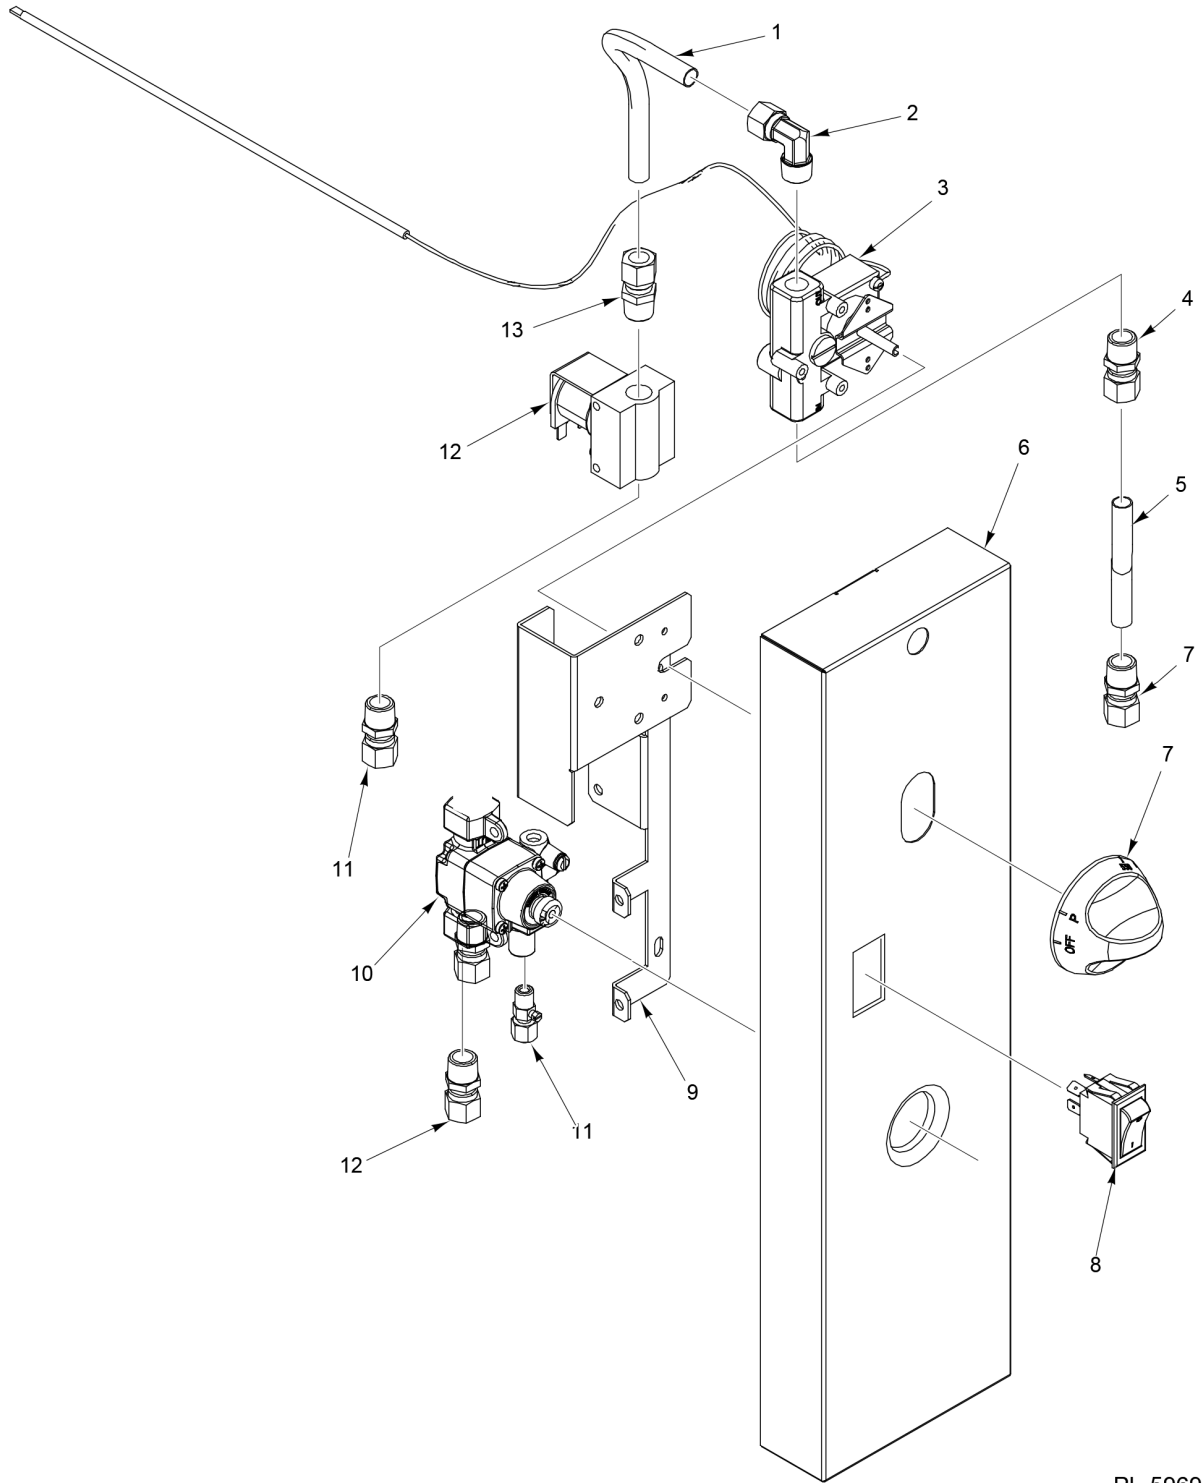

* (See Orifice Chart)

GRIDDLE/BROILER PANELS

GRIDDLE/BROILER PANELS

ILLUS.	PART NO.	NAME OF PART	AMT.
PL-59702			
1	00-926527-0000A	Splash Assy. - Outer (LH).....	1
2	00-927673-0000A	Griddle Plate Assy.....	1
3	00-926513-0000A	Splash Assy. - Outer (RH).....	1
4	00-921093	Guard - Motor.....	1
5	00-921529	Bracket - Convection Oven.....	1
6	00-921410	Cover - Flue.....	1
7	00-924022	Deflector - OTB Module (12 In.).....	1
8	00-927672	Panel - Griddle/Broiler.....	1
9	00-921884-012GB	Bull Nose Griddle Broiler (12 In.).....	1
10	00-921882	Bracket - Manifold Cover (RH).....	1
11	00-927676	Support - Bracket.....	1
12	00-921889	Support - Bracket.....	1
13	00-927686	Bracket.....	1
14	00-922006	Support - Insulation.....	1
15	2240-2241	Grommet - Heyco.....	1
16	00-927686	Bracket.....	1
17	00-927678	Panel.....	1
18	00-921247-0000A	Crumb Tray Assy.....	1
19	00-417669-000G1	Tray Weldment - Drip (Broiler).....	1

**STANDARD OVEN CONTROL
(24 INCH)**

**STANDARD OVEN CONTROL
(24 INCH)**

ILLUS.	PART NO.	NAME OF PART	AMT.
PL-65056			
1	00-921356-0000A	Manifold.....	1
2	00-922021	Thermostat.....	1
3	00-498356	Pipe - Flanged Thermostat Mount.....	1
4	00-922046-00024	Knob - Adjustable (BJ Valve).....	1
5	00-922015	Elbow.....	1

**STANDARD OVEN CONTROL
(30 INCH)**

ILLUS.	PART NO.	NAME OF PART	AMT.
PL-59690			
1	00-922019	Screw 10-24 x 1.....	2
2	00-922020	BJ Thermostat.....	1
3	00-922015	Elbow.....	1
4	00-730534	Nut 10-24 Hex KEPS.....	2
5	00-922017	Fitting 1/8 x 7/16.....	1
6	00-922179	Panel - Control (Standard).....	1
7	00-922046	Knob - Adjustable BJ Thermostat.....	1
8	00-922160-0000A	Valve Assy. - Safety.....	1
	00-412788-00004	Thermocouple - 48" Lg.....	1
9	00-426508-00008	Flex Tubing (8 In.).....	1
10	00-922178	Bracket - Controller.....	1
11	00-498356	Pipe - Flanged Thermostat Mount.....	1