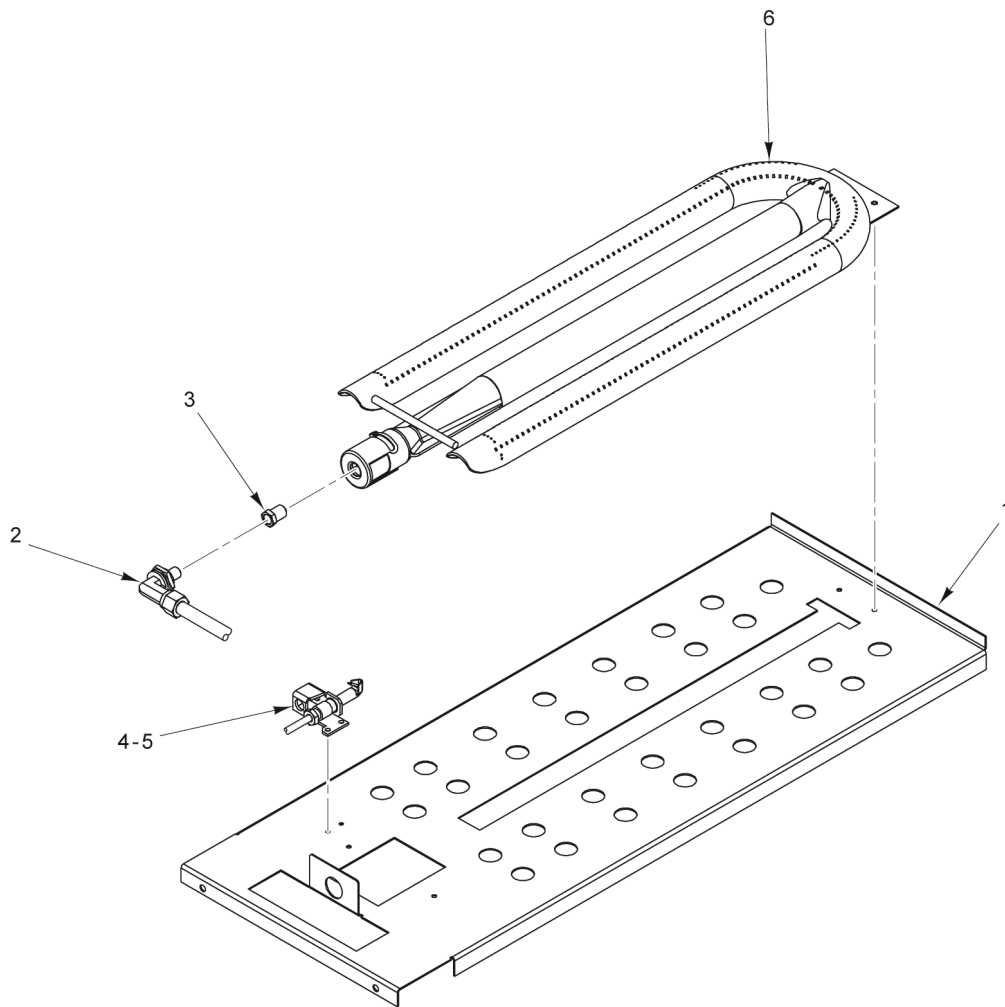

**STANDARD OVEN CONTROL
(30 INCH)**

ILLUS.	PART NO.	NAME OF PART	AMT.
PL-59690			
1	00-922019	Screw 10-24 x 1.....	2
2	00-922020	BJ Thermostat.....	1
3	00-922015	Elbow.....	1
4	00-730534	Nut 10-24 Hex KEPS.....	2
5	00-922017	Fitting 1/8 x 7/16.....	1
6	00-922179	Panel - Control (Standard).....	1
7	00-922046	Knob - Adjustable BJ Thermostat.....	1
8	00-922160-0000A	Valve Assy. - Safety.....	1
	00-412788-00004	Thermocouple - 48" Lg.....	1
9	00-426508-00008	Flex Tubing (8 In.).....	1
10	00-922178	Bracket - Controller.....	1
11	00-498356	Pipe - Flanged Thermostat Mount.....	1

**CONVECTION OVEN CONTROL
(30 INCH)**

**CONVECTION OVEN CONTROL
(30 INCH)**

ILLUS.	PART NO.	NAME OF PART	AMT.
PL-59691			
1	00-426508-00008	Flex Tubing (8 In.).....	1
2	FP-085-68	Fitting- Elbow (7/16 TBG X 3/8 MPT).....	1
3	00-498096-00550	Valve (550F) T-Stat Combo.....	1
4	FP-085-42	Fitting - Tube (7/16 TBG X 3/8 MPT).....	1
5	00-426508-00008	Flex Tubing (8 In.).....	1
6	00-921369	Panel - Control (Convection).....	1
7	00-428617	Knob - Thermostat.....	1
8	00-921528	Switch - Rocker.....	1
9	00-922180	Bracket - Mounting.....	1
10	00-922160-0000A	Valve Assy. - Safety.....	1
	00-412788-00004	Thermocouple - 48" Lg.....	1
11	FP-085-42	Fitting - Tube (7/16 TBG X 3/8 MPT).....	1
12	00-770085-00002	Solenoid.....	1
13	FP-085-42	Fitting - Tube (7/16 TBG X 3/8 MPT).....	1

DOOR SWITCH ASSEMBLY

DOOR SWITCH ASSEMBLY

ILLUS. PL-59689	PART NO.	NAME OF PART	AMT.
1	00-922181	Bracket - Door Switch.....	1
2	00-730058	Mach. Screw 6-32 x 1 Phil. Pan Hd.....	2
3	00-922878-0000A	Switch Assy.....	1
4	00-730535	Nut 6-32 Hex KEPS.....	2