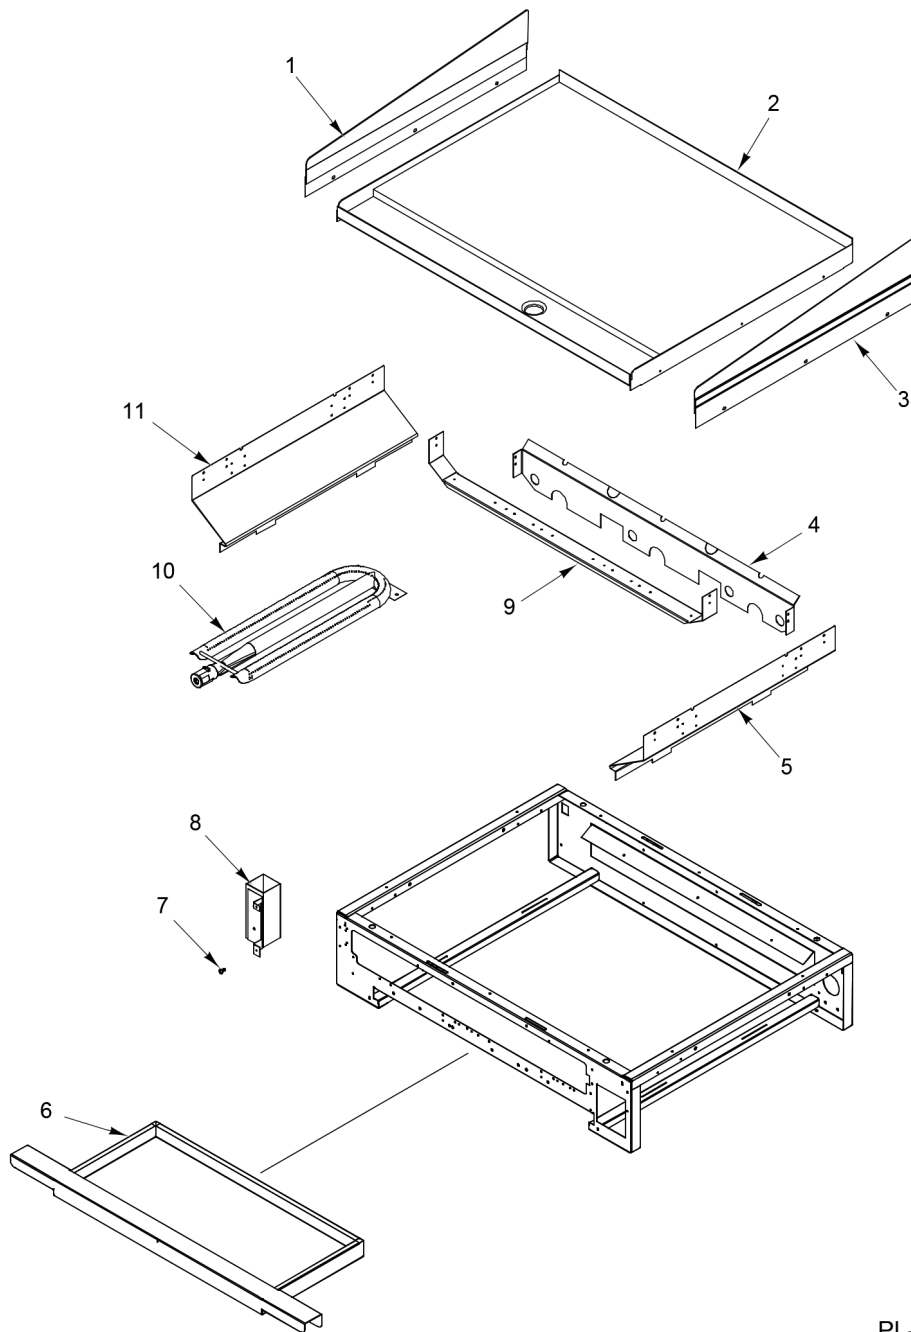

* (See Orifice Chart)

PL-59698

**GRIDDLE TOP MODULE
(24 INCH)**

**GRIDDLE TOP MODULE
(24 INCH)**

ILLUS.	PART NO.	NAME OF PART	AMT.
PL-59698			
1	00-926527-0000A	Splash Assy. - Outer (LH).....	1
2	00-924511-0000A	Griddle Plate Assy. (24 In.).....	1
3	00-926513-0000A	Splash Assy. - Outer (RH).....	1
4	00-921783	Heat Shield (T-Stat Griddle).....	1
5	00-925015	Drip Pan Guide.....	1
6	00-921473-0000A	Tray - Crumb.....	1
7	00-730228	Self-Tapping Screw 10-24 x 1/2 Phil. Truss Hd.....	AR
8	00-926519-0000A	Grease Chute Assy.....	1
9	00-924503	Burner Support.....	2
10	00-926509-0000A	Burner - Griddle XL.....	2
11	00-925015	Drip Pan Guide.....	1