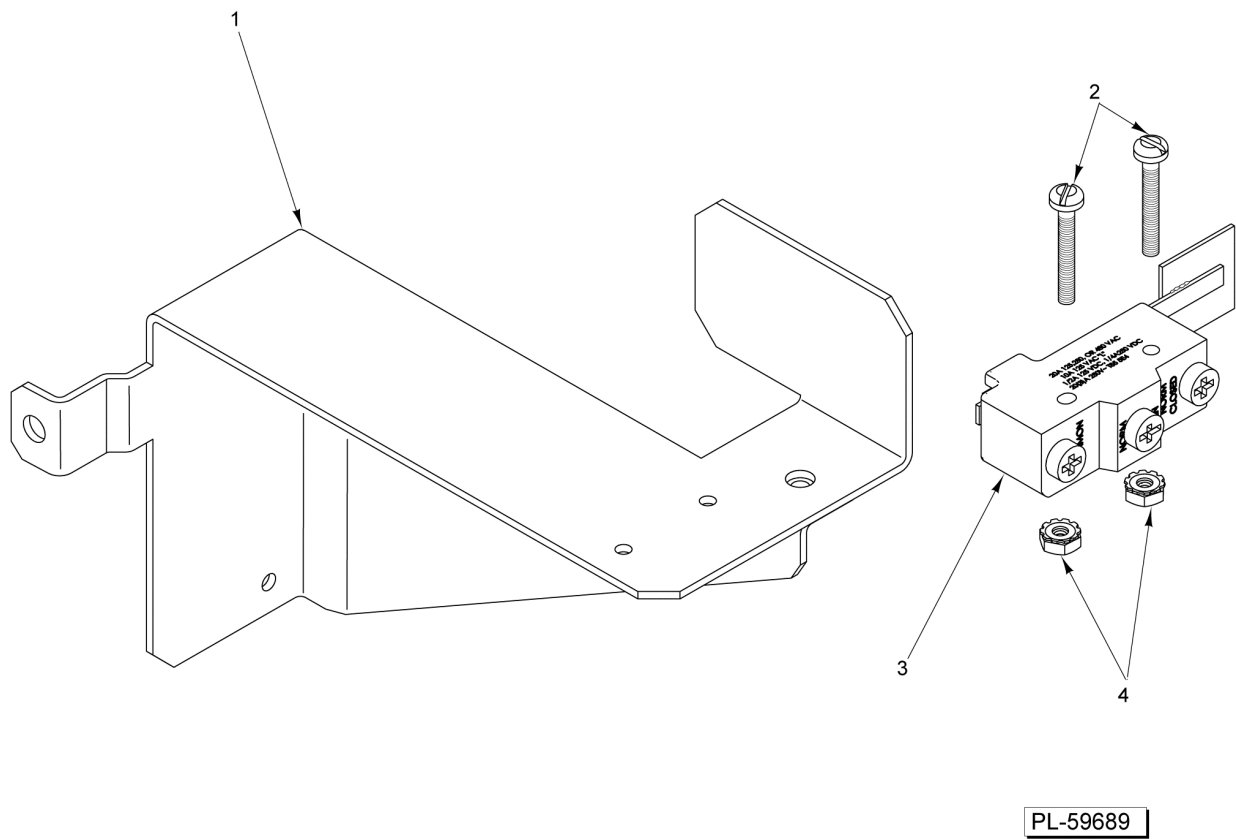

**STANDARD OVEN CONTROL
(24 INCH)**

**STANDARD OVEN CONTROL
(24 INCH)**

ILLUS.	PART NO.	NAME OF PART	AMT.
PL-65056			
1	00-921356-0000A	Manifold.....	1
2	00-922021	Thermostat.....	1
3	00-498356	Pipe - Flanged Thermostat Mount.....	1
4	00-922046-00024	Knob - Adjustable (BJ Valve).....	1
5	00-922015	Elbow.....	1

**STANDARD OVEN CONTROL
(30 INCH)**

ILLUS.	PART NO.	NAME OF PART	AMT.
PL-59690			
1	00-922019	Screw 10-24 x 1.....	2
2	00-922020	BJ Thermostat.....	1
3	00-922015	Elbow.....	1
4	00-730534	Nut 10-24 Hex KEPS.....	2
5	00-922017	Fitting 1/8 x 7/16.....	1
6	00-922179	Panel - Control (Standard).....	1
7	00-922046	Knob - Adjustable BJ Thermostat.....	1
8	00-922160-0000A	Valve Assy. - Safety.....	1
	00-412788-00004	Thermocouple - 48" Lg.....	1
9	00-426508-00008	Flex Tubing (8 In.).....	1
10	00-922178	Bracket - Controller.....	1
11	00-498356	Pipe - Flanged Thermostat Mount.....	1

**CONVECTION OVEN CONTROL
(30 INCH)**

**CONVECTION OVEN CONTROL
(30 INCH)**

ILLUS.	PART NO.	NAME OF PART	AMT.
PL-59691			
1	00-426508-00008	Flex Tubing (8 In.).....	1
2	FP-085-68	Fitting- Elbow (7/16 TBG X 3/8 MPT).....	1
3	00-498096-00550	Valve (550F) T-Stat Combo.....	1
4	FP-085-42	Fitting - Tube (7/16 TBG X 3/8 MPT).....	1
5	00-426508-00008	Flex Tubing (8 In.).....	1
6	00-921369	Panel - Control (Convection).....	1
7	00-428617	Knob - Thermostat.....	1
8	00-921528	Switch - Rocker.....	1
9	00-922180	Bracket - Mounting.....	1
10	00-922160-0000A	Valve Assy. - Safety.....	1
	00-412788-00004	Thermocouple - 48" Lg.....	1
11	FP-085-42	Fitting - Tube (7/16 TBG X 3/8 MPT).....	1
12	00-770085-00002	Solenoid.....	1
13	FP-085-42	Fitting - Tube (7/16 TBG X 3/8 MPT).....	1