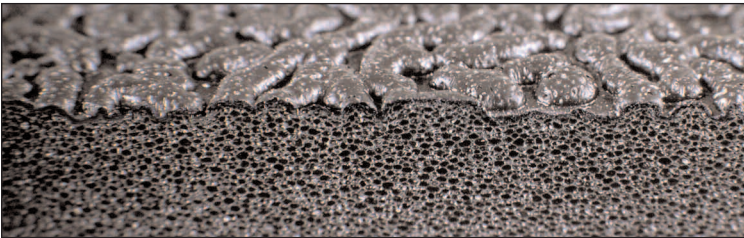

## T41 Comfort Rest Pebble Foam Safety/Anti-fatigue Matting

Available Colors: Coal

Comfort Rest Pebble Foam features an embossed pebble-texture top surface that enhances the mat's slip resistance while providing increased worker fatigue relief. The PVC closed cell foam construction relieves leg and back discomfort while providing a barrier to cold floors. Available in standard (3/8") and heavy-duty (9/16") versions, Comfort Rest Pebble Foam is intended for applications where basic anti-fatigue relief is required at a low cost.

### Application Requirements:

Strong anti-fatigue properties, durable

Anti-Fatigue

Custom Lengths

- Pebble-embossed PVC sponge provides excellent support and comfort
- Non-directional top surface adds traction and is easy to clean
- All four sides are beveled to minimize trip hazards
- Perfect anti-fatigue mat for dry applications
- Overall thickness: 3/8" – Standard, 9/16" – Heavy-duty
- Stock Sizes: 2' x 3', 2' x 5', 3' x 5', 3' x 10', 4' x 6'
- Roll Sizes: 2' x 60', 3' x 60', 4' x 60'