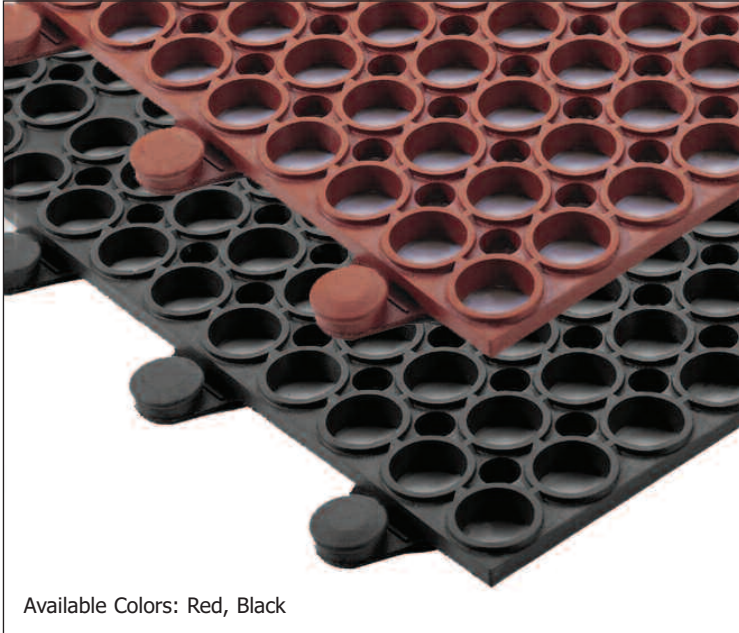

TEKNOR APEX
Under License To:
Superior Manufacturing Group

T16 Tek-Connect® Safety/Anti-fatigue Matting

Available Colors: Red, Black

Tek-Connect® is a unique anti-fatigue matting system with molded-in mat connectors for easy on-site custom configurations and longer lengths. Its' large hole design provides excellent drainage removing liquids and debris from the worker platform and its' lightweight construction makes it easy to handle. Tek-Connect® is available in a general purpose or heavy-duty rubber compound depending on your grease and oil protection requirements.

Red 3 Year Limited Warranty

QUALITY METER	FAIR	GOOD	BETTER	BEST	ULTIMATE
grease resistance					
comfort					
drainage					
wearability					
traction					

Black 1 Year Limited Warranty

QUALITY METER	FAIR	GOOD	BETTER	BEST	ULTIMATE
grease resistance					
comfort					
drainage					
wearability					
traction					

Drainage

Anti-Slip

Anti-Fatigue

Food Service

Food Processing

Custom Lengths

Application Requirements:

Flexible configurations, some exposure to grease, oils & water, drainage and comfort

- Available in general purpose (black) and heavy-duty (red) rubber compounds for varying degrees of grease and oil protection
- Molded-in mat connectors allow for longer lengths and easy custom configurations
- Connects on 3' and 4' sides (ideal mat for 4' wide runners)
- Drainage system removes liquid and debris from worker platform
- Overall thickness: 1/2"
- Stock Sizes: 3' x 4'
- Warranty: 1 year limited warranty (black), 3 year limited warranty (red)