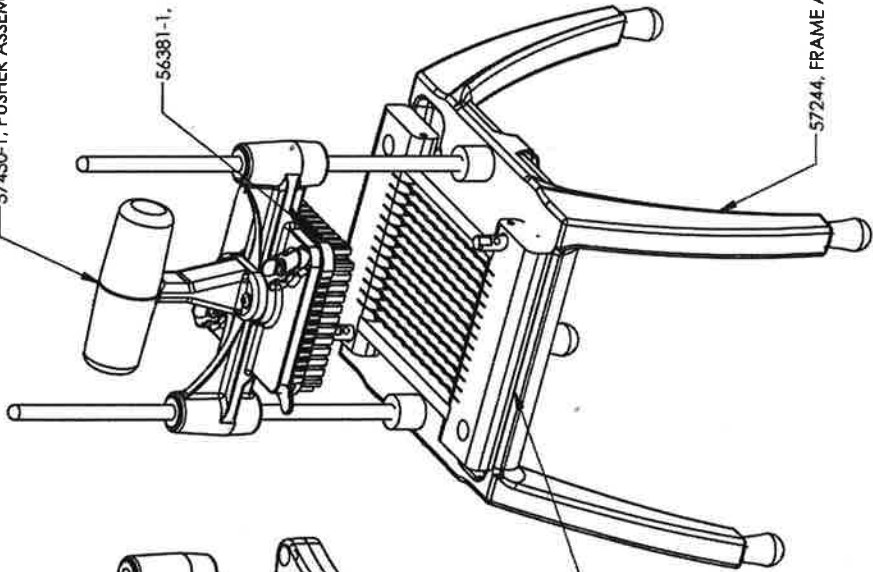

57430-2, PUSHER ASSEMBLY, 3/8" ✓

56382-2, 3/8" CLEANING GASKET

57424-2, BLADE ASSEMBLY, 3/8" ✓

57430-1, PUSHER ASSEMBLY, 1/4" ✓

56381-1, 1/4" CLEANING GASKET

57244, FRAME ASSEMBLY

57425-6W, 6 SECTION PUSHER ASSEMBLY

57245-6W, 6 SECTION BLADE ASSEMBLY

55432, BUMPER ✓

57424-5, BLADE ASSEMBLY 1/4" SLICING ✓