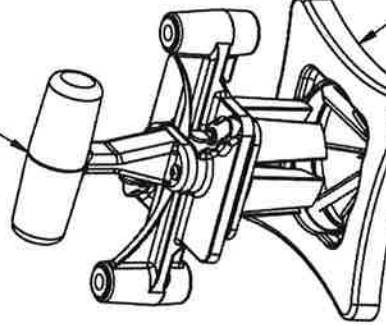

57430-2, PUSHER ASSEMBLY, 3/8" ✓

56382-2, 3/8" CLEANING GASKET

57424-2, BLADE ASSEMBLY, 3/8" ✓

57430-1, PUSHER ASSEMBLY, 1/4" ✓

56381-1, 1/4" CLEANING GASKET

57244, FRAME ASSEMBLY

57425-6W, 6 SECTION PUSHER ASSEMBLY

57245-6W, 6 SECTION BLADE ASSEMBLY

55432, BUMPER ✓

57424-5, BLADE ASSEMBLY 1/4" SLICING ✓