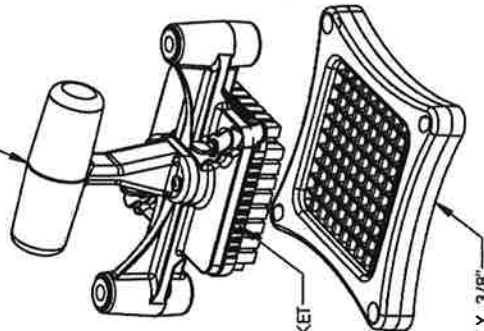

57430-2, PUSHER ASSEMBLY, 3/8" ✓

56382-2, 3/8" CLEANING GASKET

57424-2, BLADE ASSEMBLY, 3/8" ✓

57430-1, PUSHER ASSEMBLY, 1/4" ✓

56381-1, 1/4" CLEANING GASKET

57244, FRAME ASSEMBLY

57425-6W, 6 SECTION PUSHER ASSEMBLY

57245-6W, 6 SECTION BLADE ASSEMBLY

55432, BUMPER ✓

57424-5, BLADE ASSEMBLY 1/4" SLICING ✓