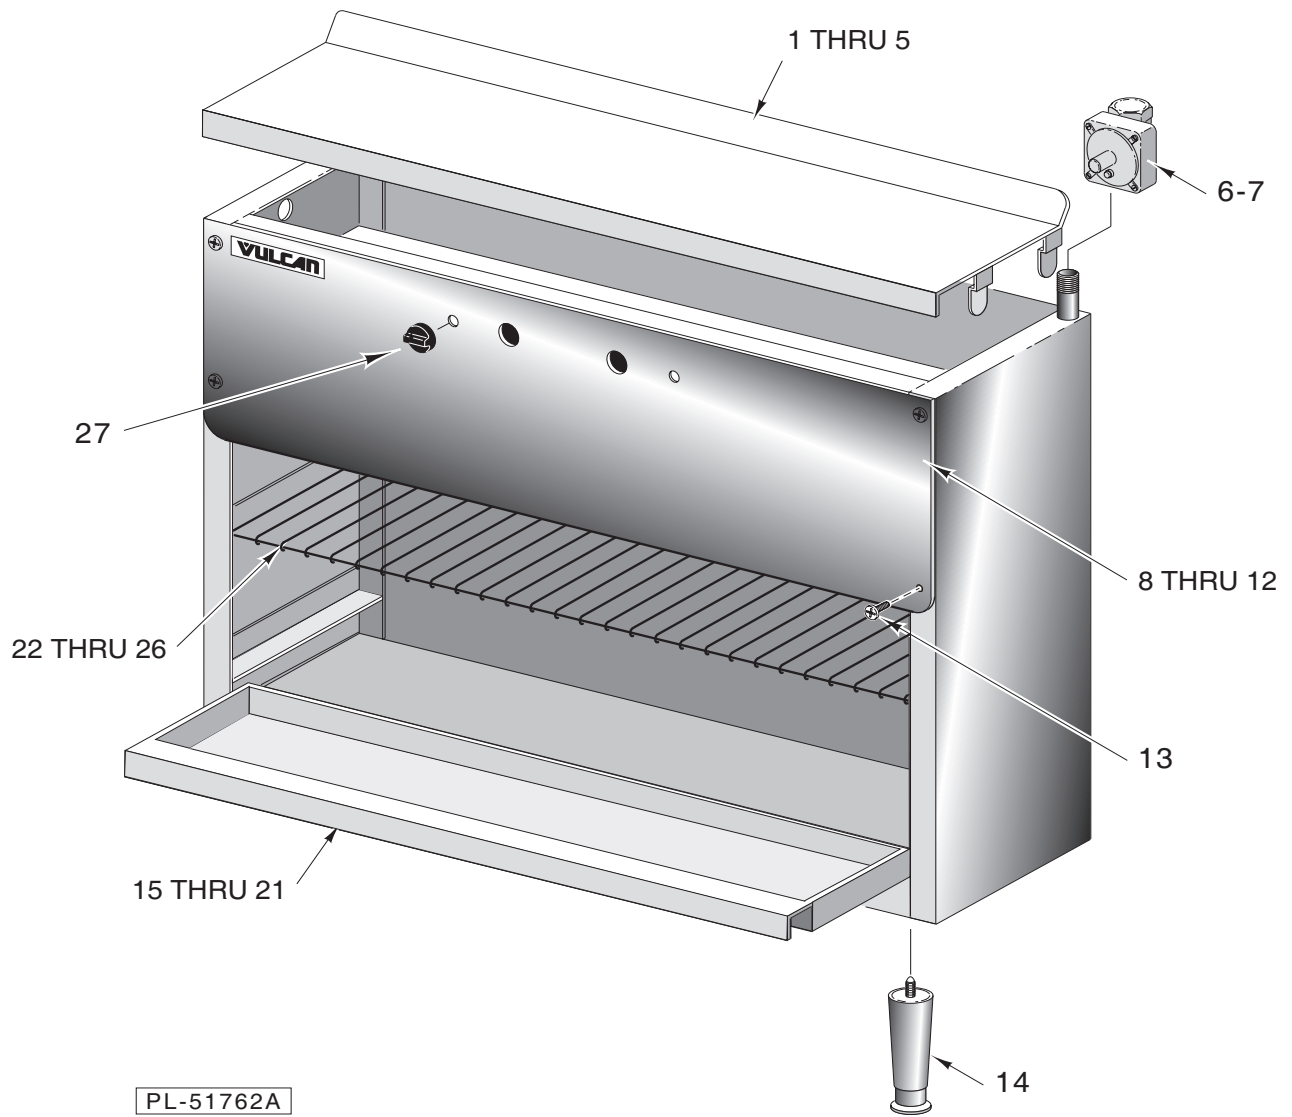

VULCAN

CATALOG OF REPLACEMENT PARTS

INFRARED CHEESE MELTERS

MODEL

<i>ICM24</i>	<i>ML 52470, 52476</i>
<i>ICM36</i>	<i>ML 52471, 52477</i>
<i>ICM48</i>	<i>ML 52472, 52478</i>
<i>ICM60</i>	<i>ML 52473, 52479</i>
<i>ICM72</i>	<i>ML 52474, 52480</i>

For additional information on Vulcan-Hart or to locate an authorized parts and service provider in your area, visit our website at www.vulcanhart.com

HOUSING & COMPONENTS

ILLUS. PL-51762A	PART NO.	NAME OF PART	AMT.
1	00-844516-00003	Cover - Top (ICM24)	1
2	00-844516-00004	Cover - Top (ICM36)	1
3	00-844516-00005	Cover - Top (ICM48)	1
4	00-844516-00006	Cover - Top (ICM60)	1
5	00-844516-00007	Cover - Top (ICM72)	1
6	00-844516-00008	Regulator (Natural Gas)	1
7	00-844516-00009	Regulator (Propane Gas)	1
8	00-844516-00028	Panel - Front (ICM24)	1
9	00-844516-00029	Panel - Front (ICM36)	1
10	00-844516-00030	Panel - Front (ICM48)	1
11	00-844516-00031	Panel - Front (ICM60)	1
12	00-844516-00032	Panel - Front (ICM72)	1
13	SC-018-25	Mach. Screw 10-32 x 3/8 Phil. Pan Hd.	4
14	00-844516-00050	Leg - 4"	1
15	00-844516-00058	Drip Tray (ICM24)	1
16	00-844516-00059	Drip Tray (ICM36)	1
17	00-844516-00060	Drip Tray (ICM48)	1
18	00-844516-00061	Drip Tray (ICM60)	1
19	00-844516-00062	Drip Tray (ICM72)	1
20	00-844516-00079	Drip Tray (ICM60)	1
21	00-844516-00080	Drip Tray (ICM72)	1
22	00-844516-00023	Rack - Wire (ICM24)	1
23	00-844516-00024	Rack - Wire (ICM36)	1
24	00-844516-00025	Rack - Wire (ICM48)	1
25	00-844516-00026	Rack - Wire (ICM60)	1
26	00-844516-00027	Rack - Wire (ICM72)	1
27	00-420560-00001	Red Control Knob	1
	00-855471	Front Panel (Special 30" Unit)	1
	00-844516-00069	Wire Rack (30") (Special 30" Unit)	1