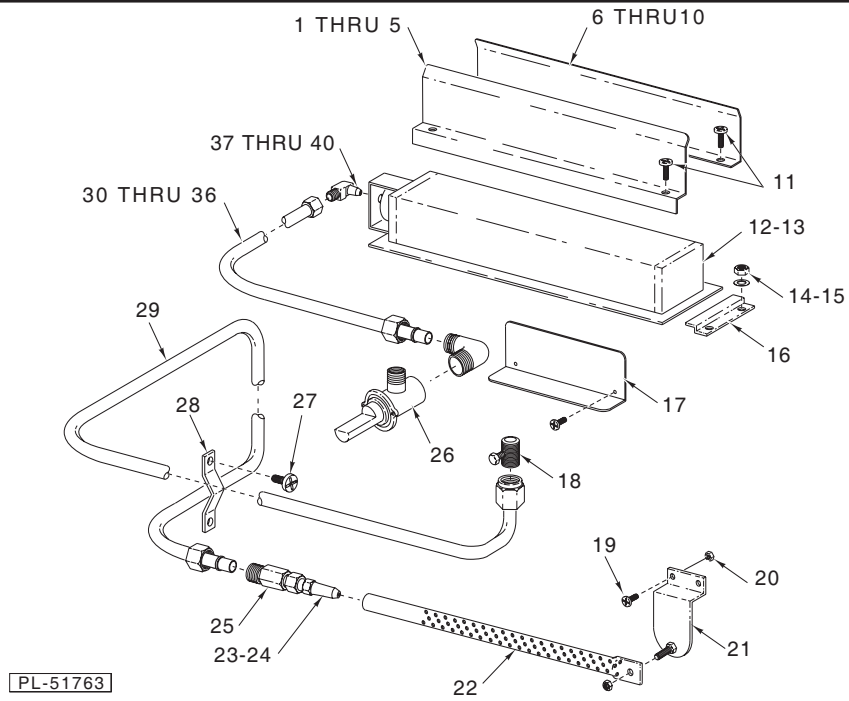

INFRARED CHEESE MELTERS REPLACEMENT PARTS

GAS BURNER, PIPING & FLUE

ILLUS. PL-51763	PART NO.	NAME OF PART	AMT.
1	00-844516-00033	Flue - Front (ICM24)	1
2	00-844516-00034	Flue - Front (ICM36)	1
3	00-844516-00035	Flue - Front (ICM48)	1
4	00-844516-00036	Flue - Front (ICM60)	1
5	00-844516-00037	Flue - Front (ICM72)	1
6	00-844516-00038	Flue - Rear (ICM24)	1
7	00-844516-00039	Flue - Rear (ICM36)	1
8	00-844516-00040	Flue - Rear (ICM48)	1
9	00-844516-00041	Flue - Rear (ICM60)	1
10	00-844516-00042	Flue - Rear (ICM72)	1
11	SC-018-25	Mach. Screw 10-32 x 3/8 Phil. Pan Hd.	4
12	00-844516-00016	Burner (15") (20000 BTU) (ICM24 Qty. 1) (ICM48 Qty. 2) (ICM60 Qty. 1)	AR
13	00-844516-00017	Burner (27") (30000 BTU) (ICM36 Qty. 1) (ICM60 Qty. 1) (ICM72 Qty. 2)	AR
14	NS-017-03	Jam Nut 1/4-20 Hex	AR
15	WS-003-07	Washer (Use to Mount Item 63)	AR
16	00-844516-00068	Bracket - Burner Mtg.	AR
17	00-844516-00043	Shield - Valve Heat	1
18	00-844516-00014	Valve - Pilot Single	1
19	SC-018-33	Mach. Screw 8-32 x 5/16 Phil. Pan Hd.	AR
20	NS-044-07	Nut Assy 8-32 Keps Hex	AR
21	00-844516-00081	Support - Pilot Tube	AR
22	00-844516-00086	Pilot - Tube	AR
23	00-844516-00083	Orifice - Pilot (Nat)	AR
24	00-844516-00084	Orifice - Pilot (Pro)	AR
25	00-844516-00085	Fitting - Pilot	AR
26	00-844516-00049	Valve - Main Burner	1
27	SC-018-25	Mach. Screw 10-32 x 3/8 Phil. Pan Hd.	1
28	00-844516-00082	Bracket - Pilot Light	1
*	00-844516-00015	Pilot Light Tube Assy.	1
30	00-844516-00044	Tubing - Burner (ICM24)	1
31	00-844516-00045	Tubing - Burner (ICM36)	1
32	00-844516-00046	Tubing - Burner (ICM48) & (ICM72)	2
33	00-844516-00047	Tubing - Burner (Left) (ICM60)	1
34	00-844516-00048	Tubing - Burner (Right) (ICM60)	1
35	00-844516-00077	Tubing - Burner (Left) (ICM72)	1
36	00-844516-00078	Tubing - Burner (Right) (ICM72)	1