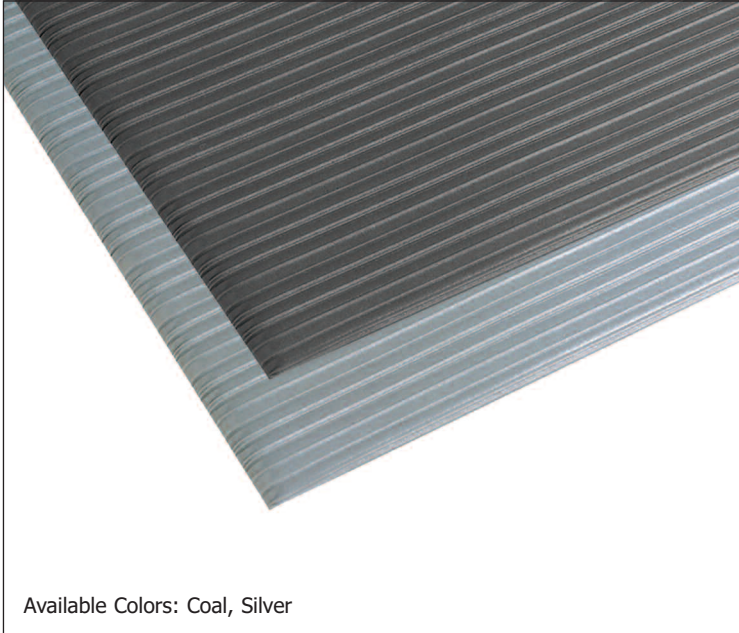

## T42 Comfort Rest Ribbed Foam Safety/Anti-fatigue Matting

Available Colors: Coal, Silver

Comfort Rest Ribbed Foam has an embossed top surface that enhances the mat's slip resistance while providing increased worker fatigue relief. The PVC closed cell foam construction relieves leg and back discomfort while providing a barrier to cold floors. Available in standard (3/8") and heavy-duty (9/16") versions, Comfort Rest Ribbed Foam is intended for applications where basic anti-fatigue relief is required at a low cost.

Custom Lengths

- PVC sponge provides excellent support and comfort
- All four sides are beveled to minimize trip hazards
- Perfect anti-fatigue mat for dry applications
- Overall thickness: 3/8" – Standard, 9/16" – Heavy-duty
- Stock Sizes: (Standard) - 2' x 3', 2' x 5', 27" x 36", 27" x 60", 3' x 5', 3' x 10', 4' x 6'
- Stock Sizes: (Heavy-duty) - 2' x 3', 2' x 5', 3' x 5', 3' x 10', 4' x 6'
- Roll Sizes: (Standard only) - 2' x 60', 3' x 60', 4' x 60'