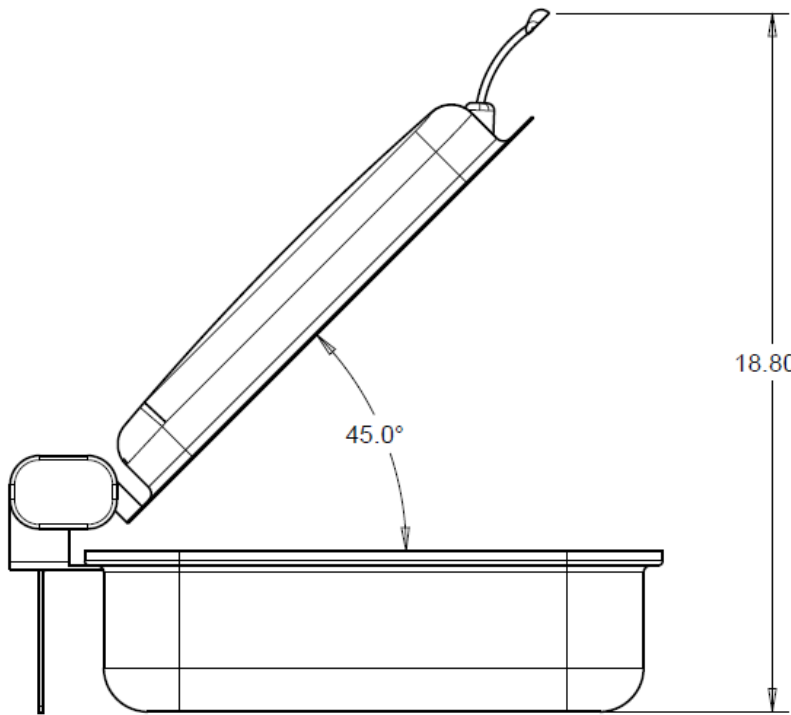

2384-8 Seasons Rectangular Induction Buffet Server - Titanium

www.springusa.com

Spring USA®
The Evolution of Intelligent Design™

800-535-8974