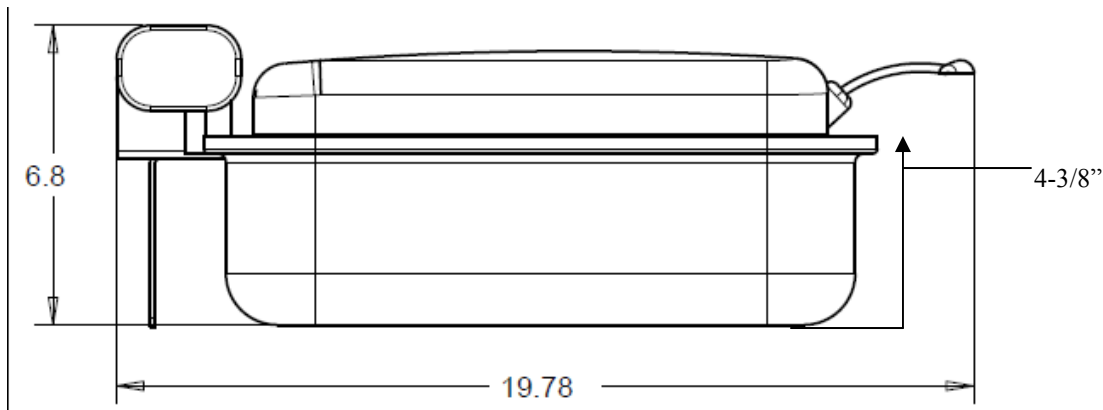

2384-8 Seasons Rectangular Induction Buffet Server - Titanium

www.springusa.com

Spring USA®
The Evolution of Intelligent Design™

800-535-8974