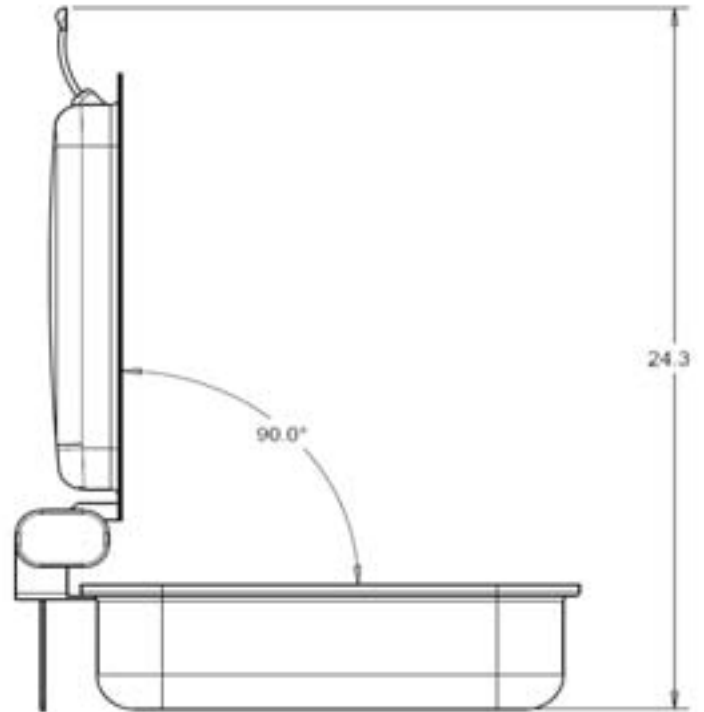

2384-8 Seasons Rectangular Induction Buffet Server - Titanium

www.springusa.com

Spring USA®
The Evolution of Intelligent Design™

800-535-8974