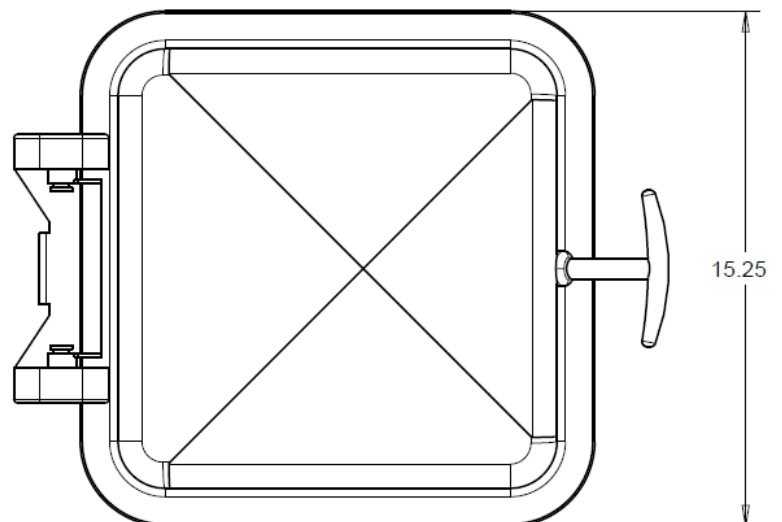

2384-8 Seasons Rectangular Induction Buffet Server - Titanium

www.springusa.com

Spring USA®
The Evolution of Intelligent Design™

800-535-8974