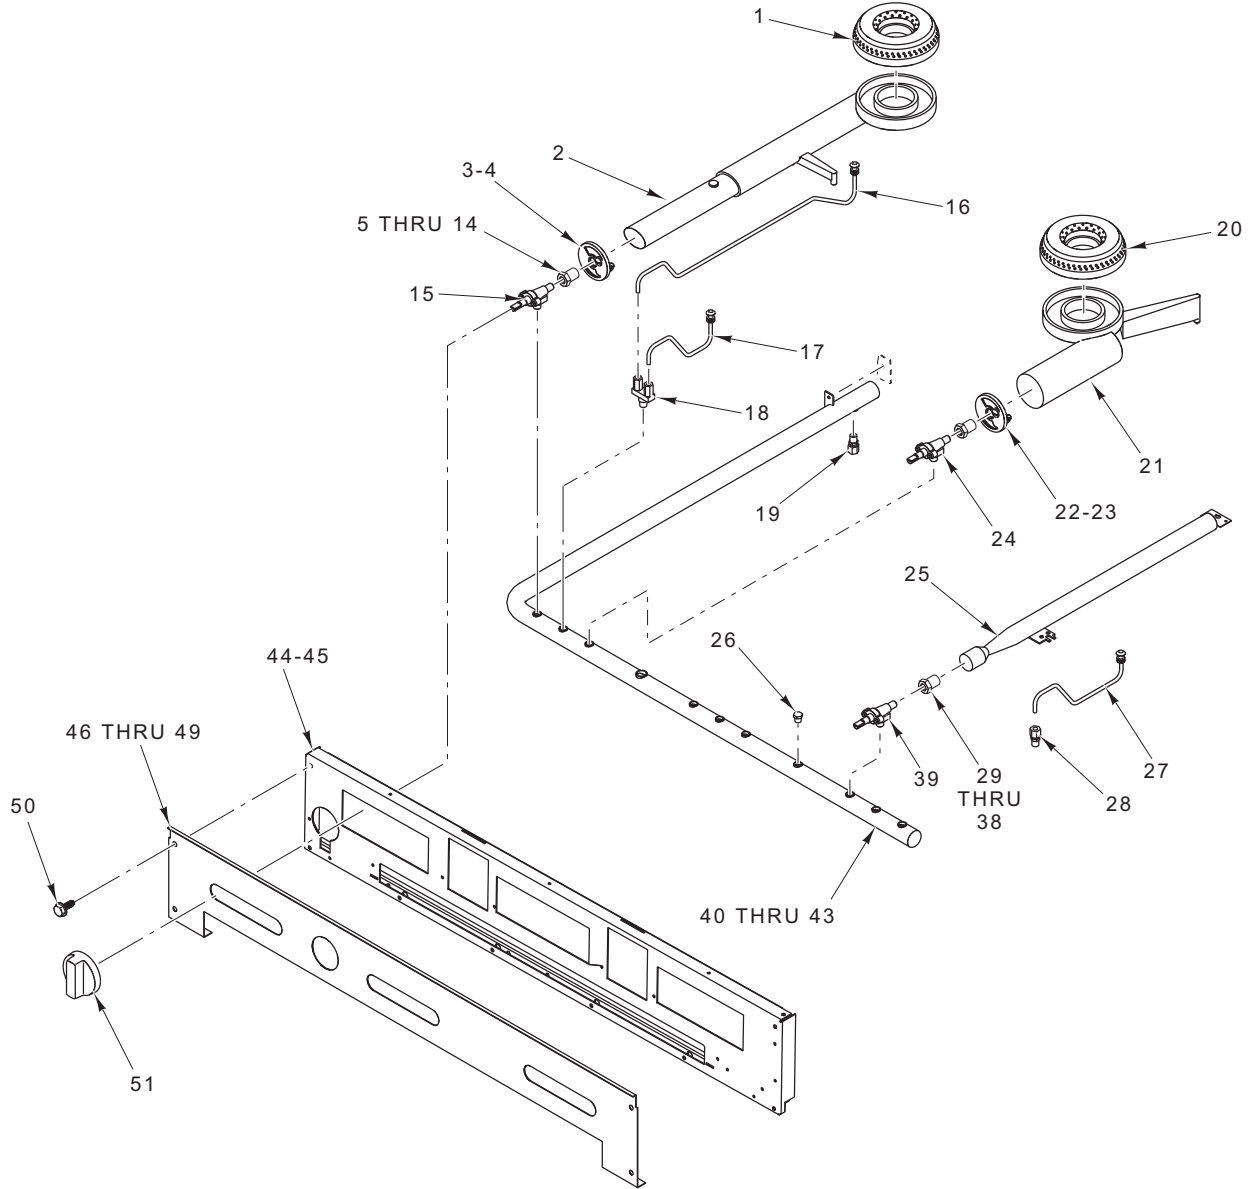

PL-59030

GAS RANGE COMPONENTS

GAS RANGE COMPONENTS

ILLUS. PL-59030	PART NO.	NAME OF PART	AMT.
1	00-417608-00001	Head – Burner	1
2	00-417260-000G1	Burner Assy. – Rear (Incls. Items 3 & 4)	1
3	00-404060-00001	Mixer – Air	1
4	SD-038-31	Self-Tapping Screw 10-24 x 1/4 Phil. Pan Hd., Type TT	1
5	00-418051-00039	Hood – Orifice Sea Level (NAT)	1
6	00-418051-00041	Hood – Orifice 2000-3999 (NAT)	1
7	00-418051-00042	Hood – Orifice 4000-5999 (NAT)	1
8	00-418051-00042	Hood – Orifice 6000-7999 (NAT)	1
9	00-418051-00043	Hood – Orifice 8000-10000 (NAT)	1
10	00-418051-00053	Hood – Orifice Sea Level (PRO)	1
11	00-418051-00053	Hood – Orifice 2000-3999 (PRO)	1
12	00-418051-00053	Hood – Orifice 4000-5999 (PRO)	1
13	00-418051-00054	Hood – Orifice 6000-7999 (PRO)	1
14	00-418051-00054	Hood – Orifice 8000-10000 (PRO)	1
15	00-404076	Valve – Burner Less Hood	1
16	00-499675-000G1	Tube Assy. – Rear Pilot	1
17	00-499674-000G1	Tube Assy. – Front Pilot	1
18	00-420786-00001	Valve – Dual Pilot	1
19	FP-078-49	Fitting – Tube 1/4	1
20	00-417608-00001	Head – Burner	1
21	00-417258-000G1	Burner Assy. – Front (Incls. Items 22 & 23)	1
22	00-404060-00001	Mixer – Air	1
23	SD-038-31	Self-Tapping Screw 10-24 x 1/4 Phil. Pan Hd., Type TT	1
24	00-404076	Valve – Burner Less Hood	1
25	00-412793-000G1	Burner Assy. – Front (Griddle)	1
26	FP-085-53	Plug – Pipe 1/8	AR
27	00-956850-000G1	Tube Assy. – Pilot (Griddle)	1
28	00-404738-00002	Valve – Pilot (Griddle)	1
29	00-418051-00048	Hood – Orifice Sea Level Griddle (NAT)	1
30	00-418051-00049	Hood – Orifice 2000-3999 Griddle (NAT)	1
31	00-418051-00050	Hood – Orifice 4000-5999 Griddle (NAT)	1
32	00-418051-00050	Hood – Orifice 6000-7999 Griddle (NAT)	1
33	00-418051-00051	Hood – Orifice 8000-10000 Griddle (NAT)	1
34	00-418051-00056	Hood – Orifice Sea Level Griddle (PRO)	1
35	00-418051-00056	Hood – Orifice 2000-3999 Griddle (PRO)	1
36	00-418051-00057	Hood – Orifice 4000-5999 Griddle (PRO)	1
37	00-418051-00058	Hood – Orifice 6000-7999 Griddle (PRO)	1
38	00-418051-00059	Hood – Orifice 8000-10000 Griddle (PRO)	1
39	00-497240-00001	Valve – Burner (Griddle)	1
40	00-957866-00001	Pipe – Manifold (V24)	1
41	00-499562-00001	Pipe – Manifold (V36 & V36F)	1
42	00-499676-00001	Pipe – Manifold (V60 & V60F)	1
43	00-499988-00001	Pipe – Manifold (V260)	1
44	00-499584-00001	Frame – Top (V36, V36F, V60, V60F, & V260)	1
45	00-499596-00001	Frame – Top (V24, V60, V60F, & V260)	1
46	00-957871-00002	Cover – Manifold (V24)	1
47	00-499597-00002	Cover – Manifold (V36 & V36F)	1
48	00-499984-00002	Cover – Manifold (V60 & V60F)	1
49	00-499597-00004	Cover – Manifold (V260)	1
50	SD-037-49	Self-Tapping Screw 8-18 x 1/2 Hex Washer Hd., Type AB	4
51	00-499595-00001	Knob – Burner (Red)	AR
	00-408279-00020	Regulator – Pressure (NAT) (V24, V36, & V36F)	1
	00-408279-00005	Regulator – Pressure (NAT) (V60, V60F, & V260)	1
	00-408279-00021	Regulator – Pressure (PRO) (V24, V36 & V36F)	1
	00-408279-00006	Regulator – Pressure (PRO) (V60, V60F & V260)	1
	00-413302-00001	Clip – Pilot Mounting	1