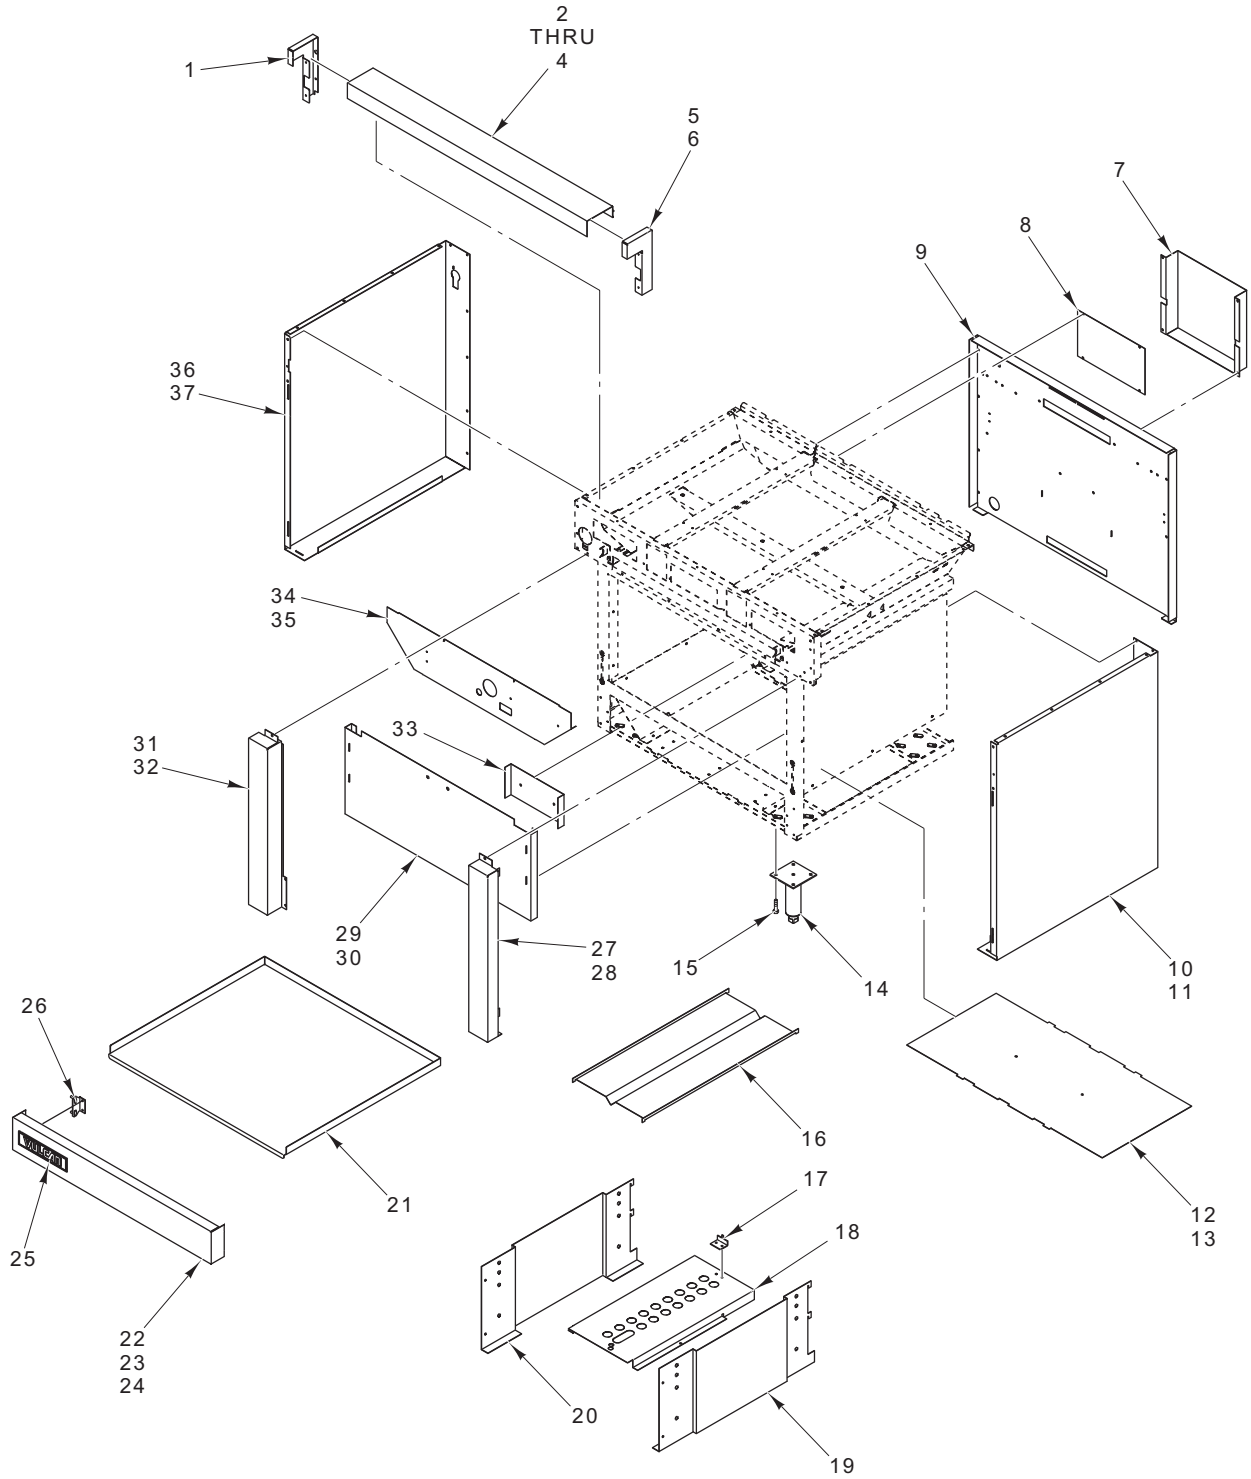

PL-59056

OVEN BODY

OVEN BODY

ILLUS.	PART NO.	NAME OF PART	AMT.
	PL-59056		
1	00-499599-00006	Cap – End (LH) (V24, V36, V36F, V60, V60F, & V260).....	1
2	00-499992-00003	Front – Top (V24).....	1
3	00-499598-00003	Front – Top (V36, V36F, V60F, & V260).....	1
4	00-499979-00003	Front – Top (V60).....	1
5	00-499599-00005	Cap – End (RH) (V24, V36, V36F, V60, & V60F).....	1
6	00-499599-00015	Cap – End (RH) (V260).....	1
7	00-499590-00001	Flue – Chimney.....	1
8	00-499605-00001	Flue – Closure.....	1
9	00-499569-00001	Back – Frame.....	AR
10	00-499976-00002	Side – Body (RH) (V24, V60, V60F, & V260) (SST).....	1
11	00-499591-00002	Side – Body (RH) (V36 & V36F) (SST).....	1
12	00-499570-00002	Closure – Bottom (V24).....	1
13	00-499570-00001	Closure – Bottom (V36, V36F, V60, V60F, & V260).....	1
14	00-413112-00012	Leg 6 In. (SST).....	4
15	SD-032-07	Self-Tapping Screw 10-24 x 1/2 Hex Washer Hd., Type TT.....	16
16	00-499576-00001	Baffle.....	1
17	00-417214-00001	Support – Rear Oven Burner.....	1
18	00-499575-00001	Support – Oven Burner.....	1
19	00-499577-00001	Liner – Oven Side (RH).....	1
20	00-499577-00002	Liner – Oven Side (LH).....	1
21	00-499563-00001	Liner – Oven Bottom.....	1
22	00-957867-00002	Panel – Kick (V24).....	1
23	00-499671-00001	Panel – Kick (V60, V60F, & V260).....	1
24	00-499671-00002	Panel – Kick (V36, V36F, V60, V60F, & V260).....	1
25	00-957916-00001	Nameplate – Vulcan.....	1
26	00-428179-000G1	Bracket Assy. – Kick Panel Mounting.....	2
27	00-499593-00001	Trim – Edge (RH) (V36).....	1
28	00-956838-00001	Trim – Edge (RH) (V260).....	1
29	00-499580-00002	Back – Oven (V24).....	1
30	00-499580-00001	Back – Oven (V36, V36F, V60, V60F, & V260).....	1
31	00-499593-00002	Trim – Edge (LH) (V36).....	1
32	00-499991-00001	Trim – Edge (LH) (V260).....	1
33	00-499581-00001	Standoff – Oven Back.....	AR
34	00-499573-00001	Plate – Gas.....	1
35	00-499573-00002	Plate – Gas (V24).....	1
36	00-499977-00002	Side – Body (LH) (V24, V60, V60F, & V260) (SST).....	1
37	00-499592-00002	Side – Body (LH) (V36 & V36F) (SST).....	1
	00-957870-000G3	Top Front Assy. (V24).....	1
	00-499600-000G3	Top Front Assy. (V36 & V36F).....	1
	00-499980-000G3	Top Front Assy. (V60 & V60F).....	1
	00-499600-000G6	Top Front Assy. (V260).....	1