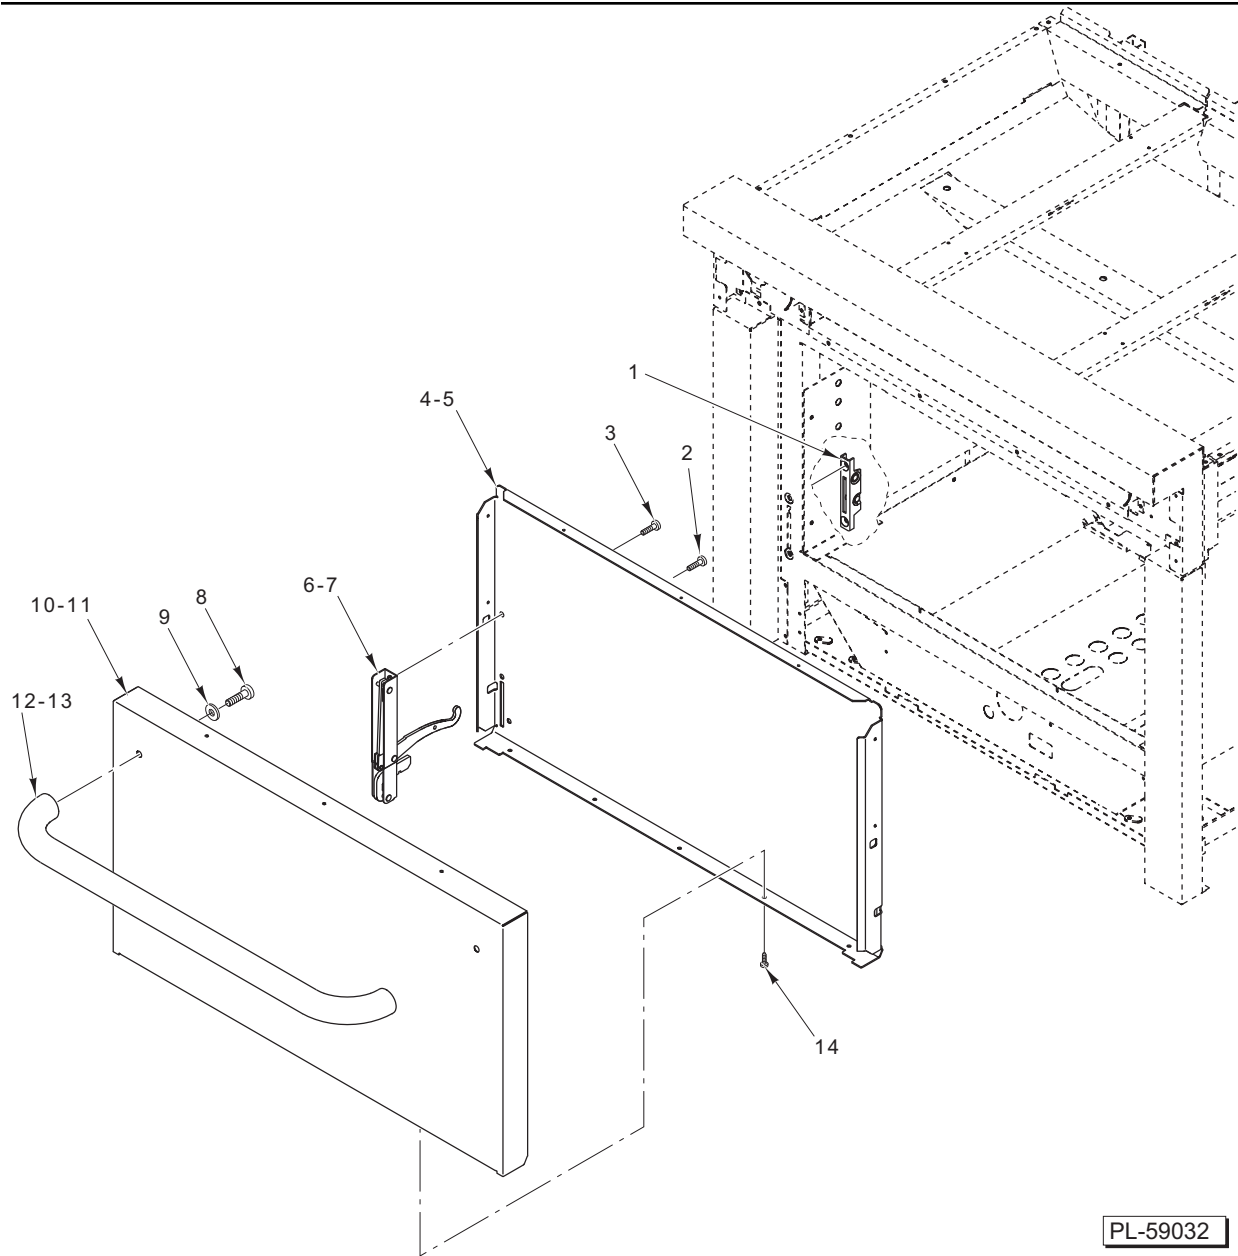

GRIDDLE AND BROILER BODY

GRIDDLE AND BROILER BODY

ILLUS.	PART NO.	NAME OF PART	AMT.
PL-59058			
1	00-499599-00012	Cap – End (LH).....	1
2	00-499992-00003	Front – Top.....	1
3	00-499599-00011	Cap – End (RH).....	1
4	00-499989-00001	Trim – Inside Broiler.....	1
5	00-418862-000G1	Griddle Assy.....	1
6	00-956839-00001	Trough – Grease.....	1
7	00-956846-00001	Handle – Grease Trough.....	1
8	00-956838-00001	Trim – Broiler Front (RH).....	1
9	00-417670-00001	Tray – Drip.....	1
10	00-499603-00003	Pan – Drip.....	1
11	00-424919-00001	Handle – Drip Pan.....	1
12	00-417632-00001	Grid Assy.....	1
13	00-499991-00001	Trim – Broiler Front (LH).....	1
	00-417669-000G1	Drip Tray Assy.....	1
	00-499993-000G3	Top Front Assy.....	1
	00-956840-000G1	Grease Trough Assy.....	1
	00-499611-000G5	Drip Pan Assy.....	1

PL-59059

BROILER BODY

ILLUS.	PART NO.	NAME OF PART	AMT.
	PL-59059		
1	00-499986-00001	Sidewall (RH).....	1
2	00-420791-000G1	Liner Assy. – Inner (LH).....	1
3	00-417665-00001	Support – Burner.....	1
4	00-499995-00001	Back – Broiler.....	1
5	00-499994-00001	Back – Frame.....	1
6	00-420791-000G2	Liner Assy. – Inner (RH).....	1
7	00-499986-00002	Sidewall (LH).....	1
8	00-499985-00001	Base.....	1
9	00-499987-00001	Plate – Gas.....	1
	00-499990-000G1	Broiler Assy.....	1