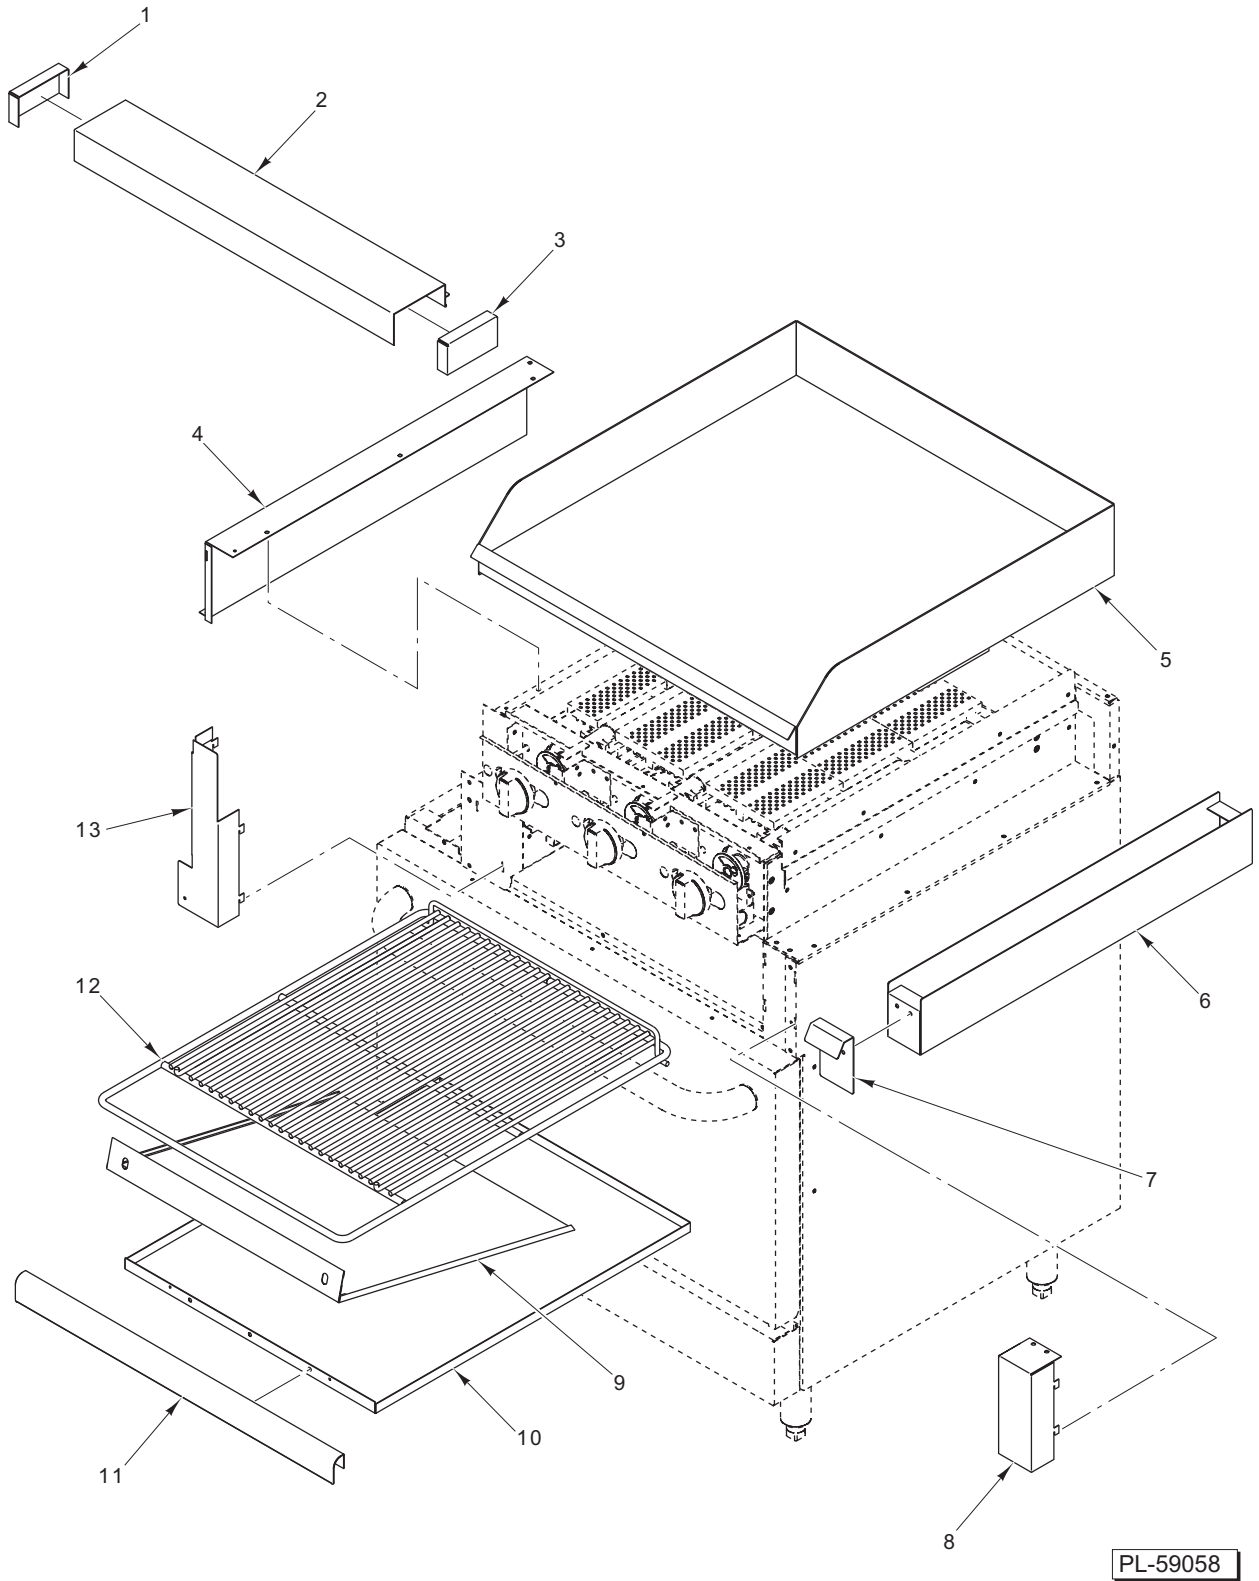

GRIDDLE AND BROILER BODY

GRIDDLE AND BROILER BODY

ILLUS.	PART NO.	NAME OF PART	AMT.
PL-59058			
1	00-499599-00012	Cap – End (LH).....	1
2	00-499992-00003	Front – Top.....	1
3	00-499599-00011	Cap – End (RH).....	1
4	00-499989-00001	Trim – Inside Broiler.....	1
5	00-418862-000G1	Griddle Assy.....	1
6	00-956839-00001	Trough – Grease.....	1
7	00-956846-00001	Handle – Grease Trough.....	1
8	00-956838-00001	Trim – Broiler Front (RH).....	1
9	00-417670-00001	Tray – Drip.....	1
10	00-499603-00003	Pan – Drip.....	1
11	00-424919-00001	Handle – Drip Pan.....	1
12	00-417632-00001	Grid Assy.....	1
13	00-499991-00001	Trim – Broiler Front (LH).....	1
	00-417669-000G1	Drip Tray Assy.....	1
	00-499993-000G3	Top Front Assy.....	1
	00-956840-000G1	Grease Trough Assy.....	1
	00-499611-000G5	Drip Pan Assy.....	1