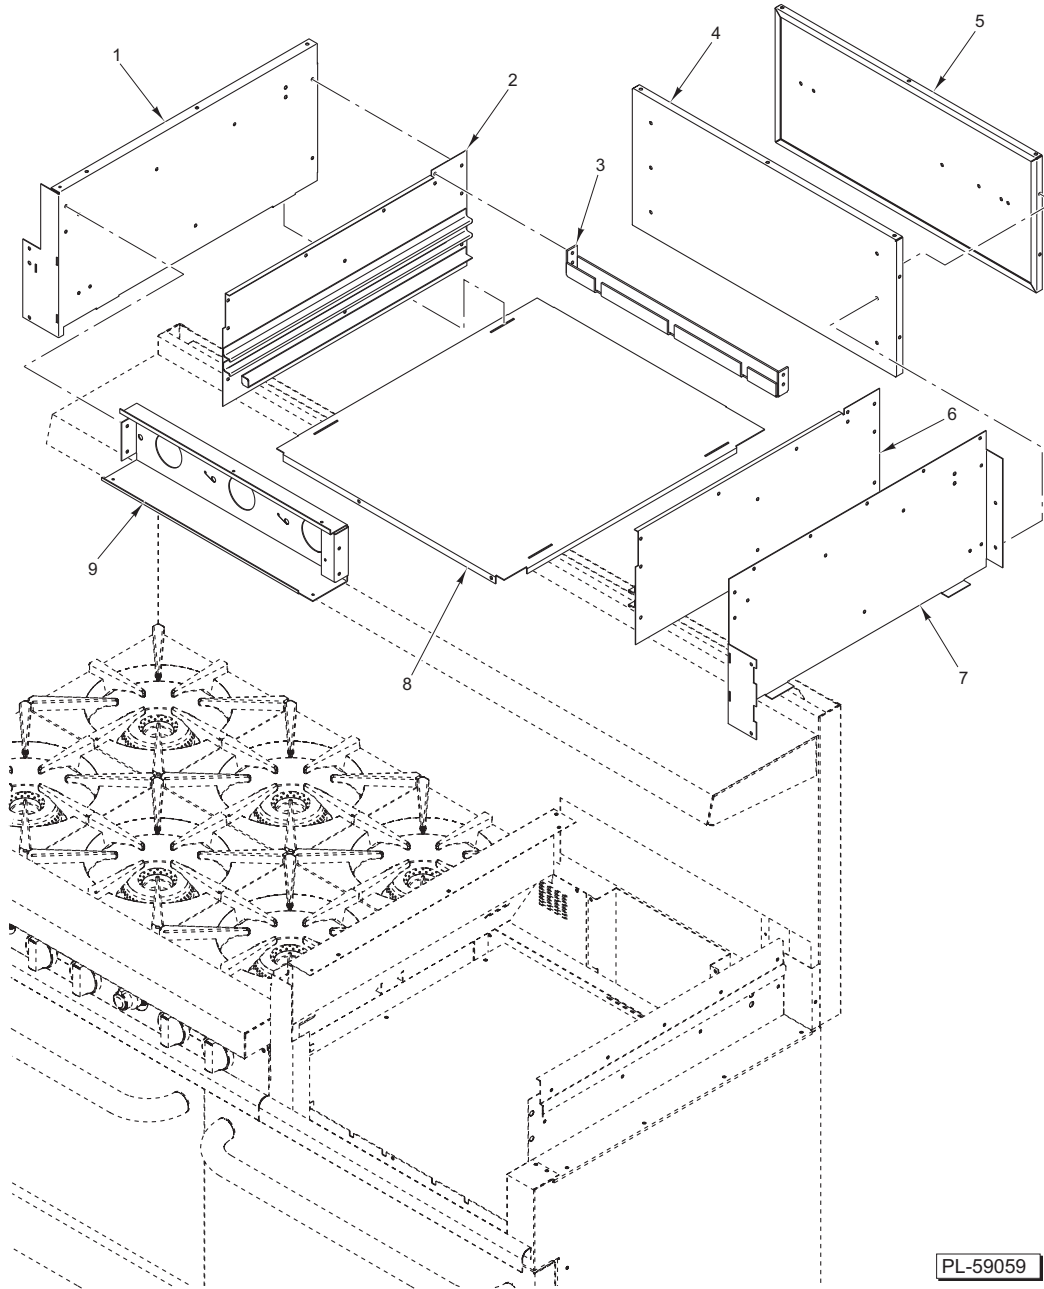

GRIDDLE AND BROILER BODY

GRIDDLE AND BROILER BODY

ILLUS.	PART NO.	NAME OF PART	AMT.
PL-59058			
1	00-499599-00012	Cap – End (LH).....	1
2	00-499992-00003	Front – Top.....	1
3	00-499599-00011	Cap – End (RH).....	1
4	00-499989-00001	Trim – Inside Broiler.....	1
5	00-418862-000G1	Griddle Assy.....	1
6	00-956839-00001	Trough – Grease.....	1
7	00-956846-00001	Handle – Grease Trough.....	1
8	00-956838-00001	Trim – Broiler Front (RH).....	1
9	00-417670-00001	Tray – Drip.....	1
10	00-499603-00003	Pan – Drip.....	1
11	00-424919-00001	Handle – Drip Pan.....	1
12	00-417632-00001	Grid Assy.....	1
13	00-499991-00001	Trim – Broiler Front (LH).....	1
	00-417669-000G1	Drip Tray Assy.....	1
	00-499993-000G3	Top Front Assy.....	1
	00-956840-000G1	Grease Trough Assy.....	1
	00-499611-000G5	Drip Pan Assy.....	1