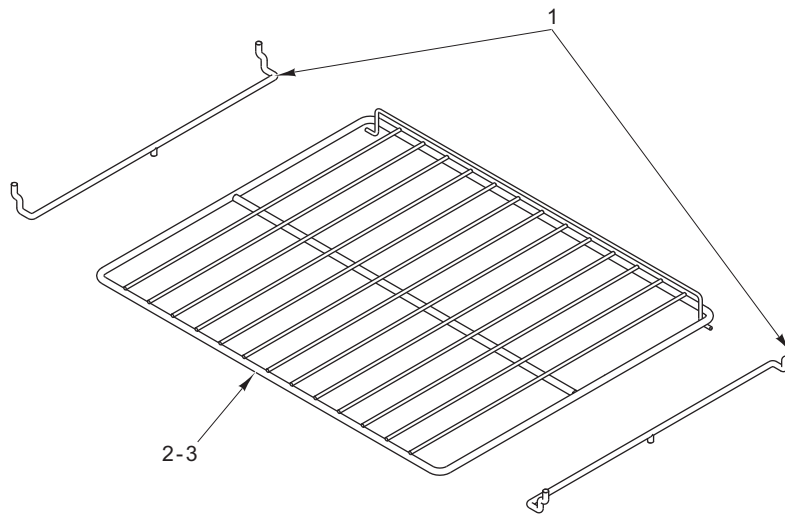

PL-59034

OVEN RACKS

ILLUS.	PART NO.	NAME OF PART	AMT.
1	00-499982-00001	Rack – Side	2
2	00-417248-00001	Rack – Oven (24 In.).....	1
3	00-413300-00001	Rack – Oven (30 In.).....	1