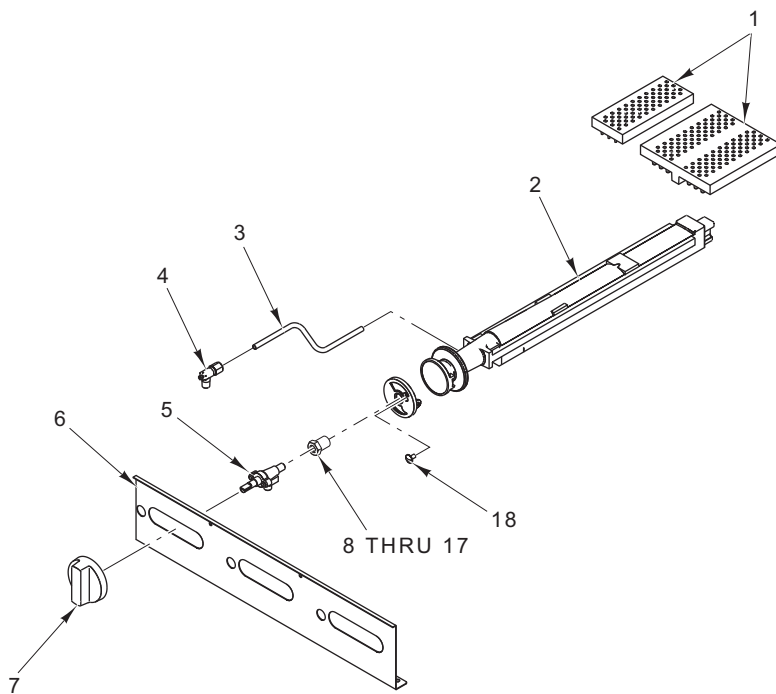

PL-59055

GRIDDLE AND BROILER COMPONENTS

GRIDDLE AND BROILER COMPONENTS

ILLUS.	PART NO.	NAME OF PART	AMT.
PL-59055			
1	00-408726-000G6	Brick Set – Ceramic (V260) (For Griddle/Broiler Only).....	6
2	00-411684-000G1	Burner Assy. – Cast Iron.....	1
3	00-410662-000G1	Tube Assy. – Pilot (Broiler).....	1
4	00-404193-00001	Valve – Pilot (Broiler).....	1
5	00-404076	Valve – Burner Less Hood (Broiler).....	1
6	00-956837-00002	Cover – Griddle And Broiler Manifold.....	1
7	00-499595-00001	Knob – Burner (Red).....	3
8	00-418051-00052	Hood – Orifice Sea Level Broiler (NAT).....	1
9	00-418051-00053	Hood – Orifice 2000-3999 Broiler (NAT).....	1
10	00-418051-00053	Hood – Orifice 4000-5999 Broiler (NAT).....	1
11	00-418051-00053	Hood – Orifice 6000-7999 Broiler (NAT).....	1
12	00-418051-00054	Hood – Orifice 8000-10000 Broiler (NAT).....	1
13	00-418051-00063	Hood – Orifice Sea Level Broiler (PRO).....	1
14	00-418051-00064	Hood – Orifice 2000-3999 Broiler (PRO).....	1
15	00-418051-00065	Hood – Orifice 4000-5999 Broiler (PRO).....	1
16	00-418051-00066	Hood – Orifice 6000-7999 Broiler (PRO).....	1
17	00-418051-00067	Hood – Orifice 8000-10000 Broiler(PRO).....	1
18	SD-038-31	Self-Tapping Screw 10-24 x 1/4 Phil. Pan Hd., Type TT.....	1
	00-408279-00020	Regulator – Pressure NAT (V24, V36, & V36F).....	1
	00-408279-00005	Regulator – Pressure NAT (V60, V60F, & V260).....	1
	00-408279-00021	Regulator – Pressure (PRO) (V24, V36, & V36F).....	1
	00-408279-00006	Regulator – Pressure (PRO) (V60, V60F, & V260).....	1