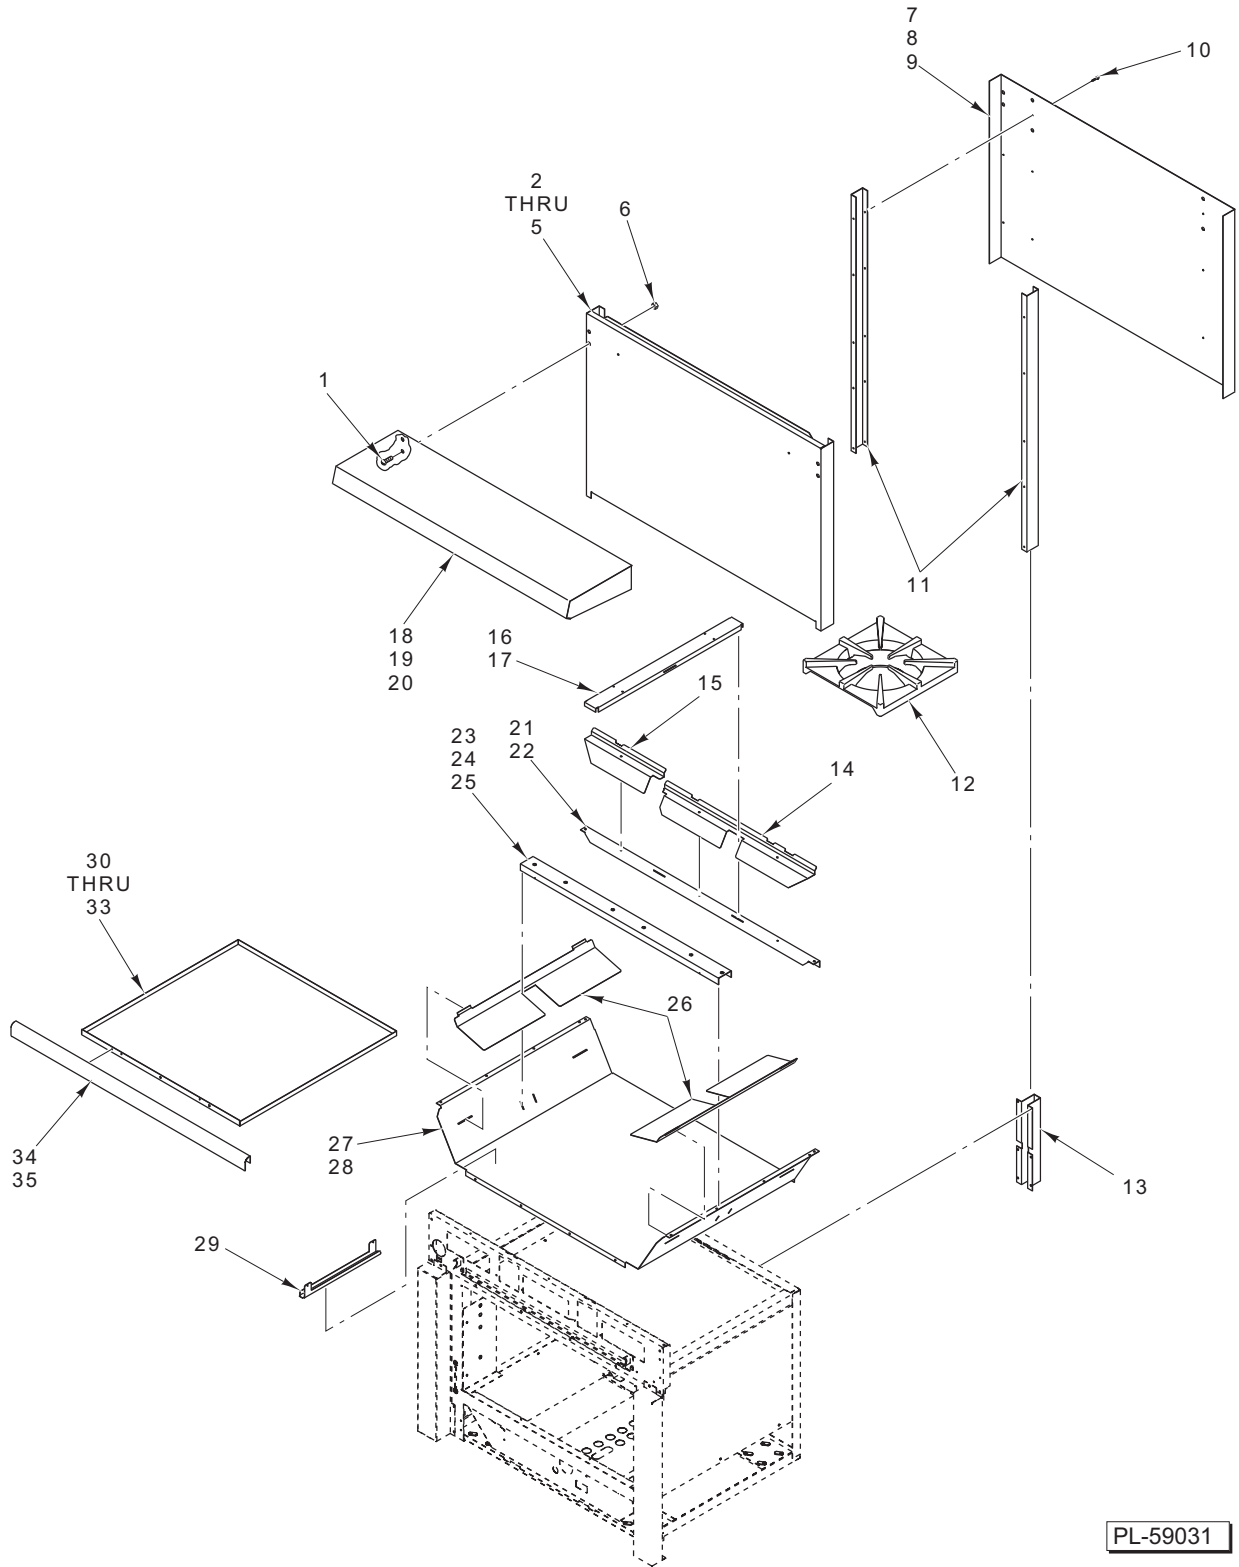

PL-59031

RANGE BODY

RANGE BODY

ILLUS. PL-59031	PART NO.	NAME OF PART	AMT.
1	SC-081-78	Machine Screw 1/4-20 x 2 1/2 Slotted Rd. Hd.	4
2	00-957869-00001	Backsplash (V24).....	1
3	00-499670-00001	Backsplash (V36 & V36F).....	1
4	00-499670-00002	Backsplash (V60 & V60F).....	1
5	00-499670-00003	Backsplash (V260).....	1
6	NS-046-52	Nut Assy. 1/4-20 Hex	4
7	00-957873-00001	Shield – Heat (V24)	1
8	00-499588-00001	Shield – Heat (V36 & V36F)	1
9	00-499588-00002	Shield – Heat (V60, V60F, & V260)	1
10	SD-032-07	Self-Tapping Screw 10-24 x 1/2 Hex Washer Hd., Type TT	AR
11	00-499594-00001	Post – Bayonet	AR
12	00-956897-00001	Grate – Top	AR
13	00-499606-00001	Channel – Bayonet	AR
14	00-499589-00002	Deflector	AR
15	00-499589-00001	Deflector	AR
16	00-499587-00001	Support – Grate (V24, V36, V36F, V60, & V60F)	AR
17	00-499587-00002	Support – Grate (V60 & V60F)	AR
18	00-417243-000G1	Shelf (V24) (SST)	1
19	00-417244-000G1	Shelf (V36 & V36F) (SST)	1
20	00-417246-000G1	Shelf (V60, V60F, & V260) (SST)	1
21	00-499583-00001	Channel – Rear (V36, V60, V60F, & V260)	1
22	00-499583-00002	Channel – Rear (V24 & V60)	1
23	00-499585-00001	Support – Burner (V36, V60, V60F, & V260)	AR
24	00-499585-00002	Support – Burner (V36F)	AR
25	00-499585-00003	Support – Burner (V24 & V60).....	AR
26	00-499586-00001	Deflector – Drip	AR
27	00-499582-00002	Box – Burner (V24, V60, & V60F).....	1
28	00-499582-00001	Box – Burner (V36, V36F,V60, V60F, & V260)	1
29	00-956896-00001	Guide – Drip Tray.....	2
30	00-499603-00002	Pan – Drip (V24, V60, & V60F).....	1
31	00-499603-00001	Pan – Drip (V36, V36F, V60, V60F, & V260)	1
32	00-499603-00003	Drip Pan (V260).....	1
33	00-499611-000G5	Drip Pan Assy. (V260).....	1
34	00-424919-00001	Handle – Drip Pan (V24, V60 & V60F)	1
35	00-424920-00001	Handle – Drip Pan (V36, V36F, V60, V60F, & V260)	1
	00-957912-000G1	Backsplash Assy. (V24)	1
	00-499610-000G1	Backsplash Assy. With Shelf (V36 & V36F).....	1
	00-499610-000G2	Backsplash Assy. With Shelf (V60 & V60F).....	1
	00-499610-000G3	Backsplash Assy. With Shelf (V260).....	1
	00-499611-000G1	Drip Pan Assy. (V36, V36F, V60, V60F, & V260)	1
	00-499611-000G3	Drip Pan Assy. (V24, V60, & V60F)	1